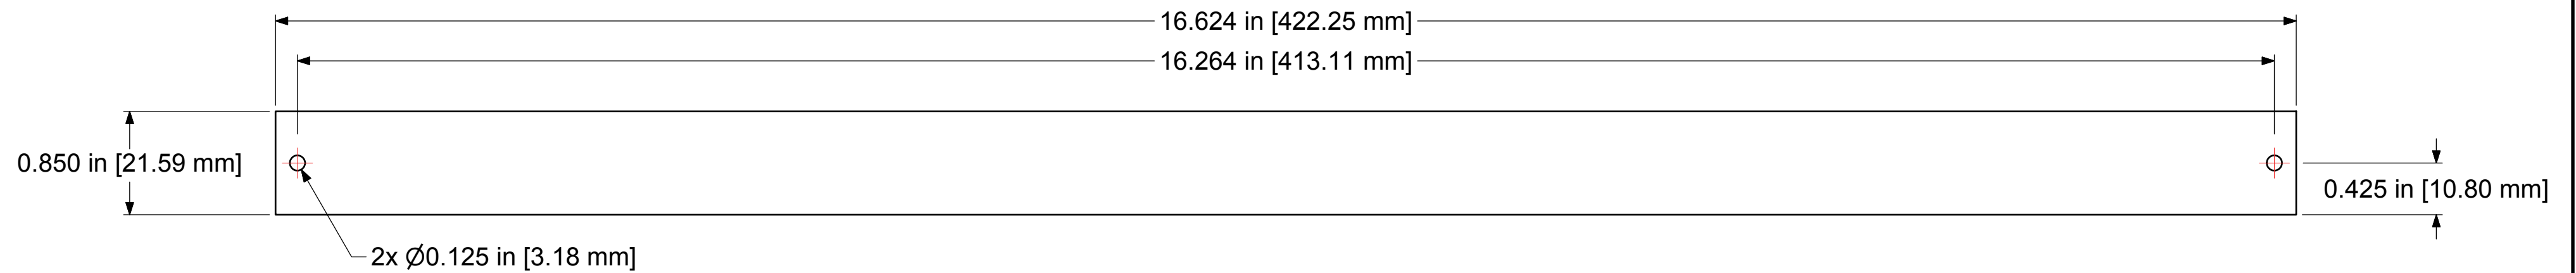

Designation Layout Drawing

2RU Longframe Audio
AP-A224E2, TP-A224E2

Clear Lexan Window

Paper Insert

Designation P/N: 144180
Paper Strip P/N: 148289
Clear Lexan Window P/N: 148284

2RU, 2x24 Position Even Spaced, Longframe
Wired Audio Jackfield, Full Enclosure