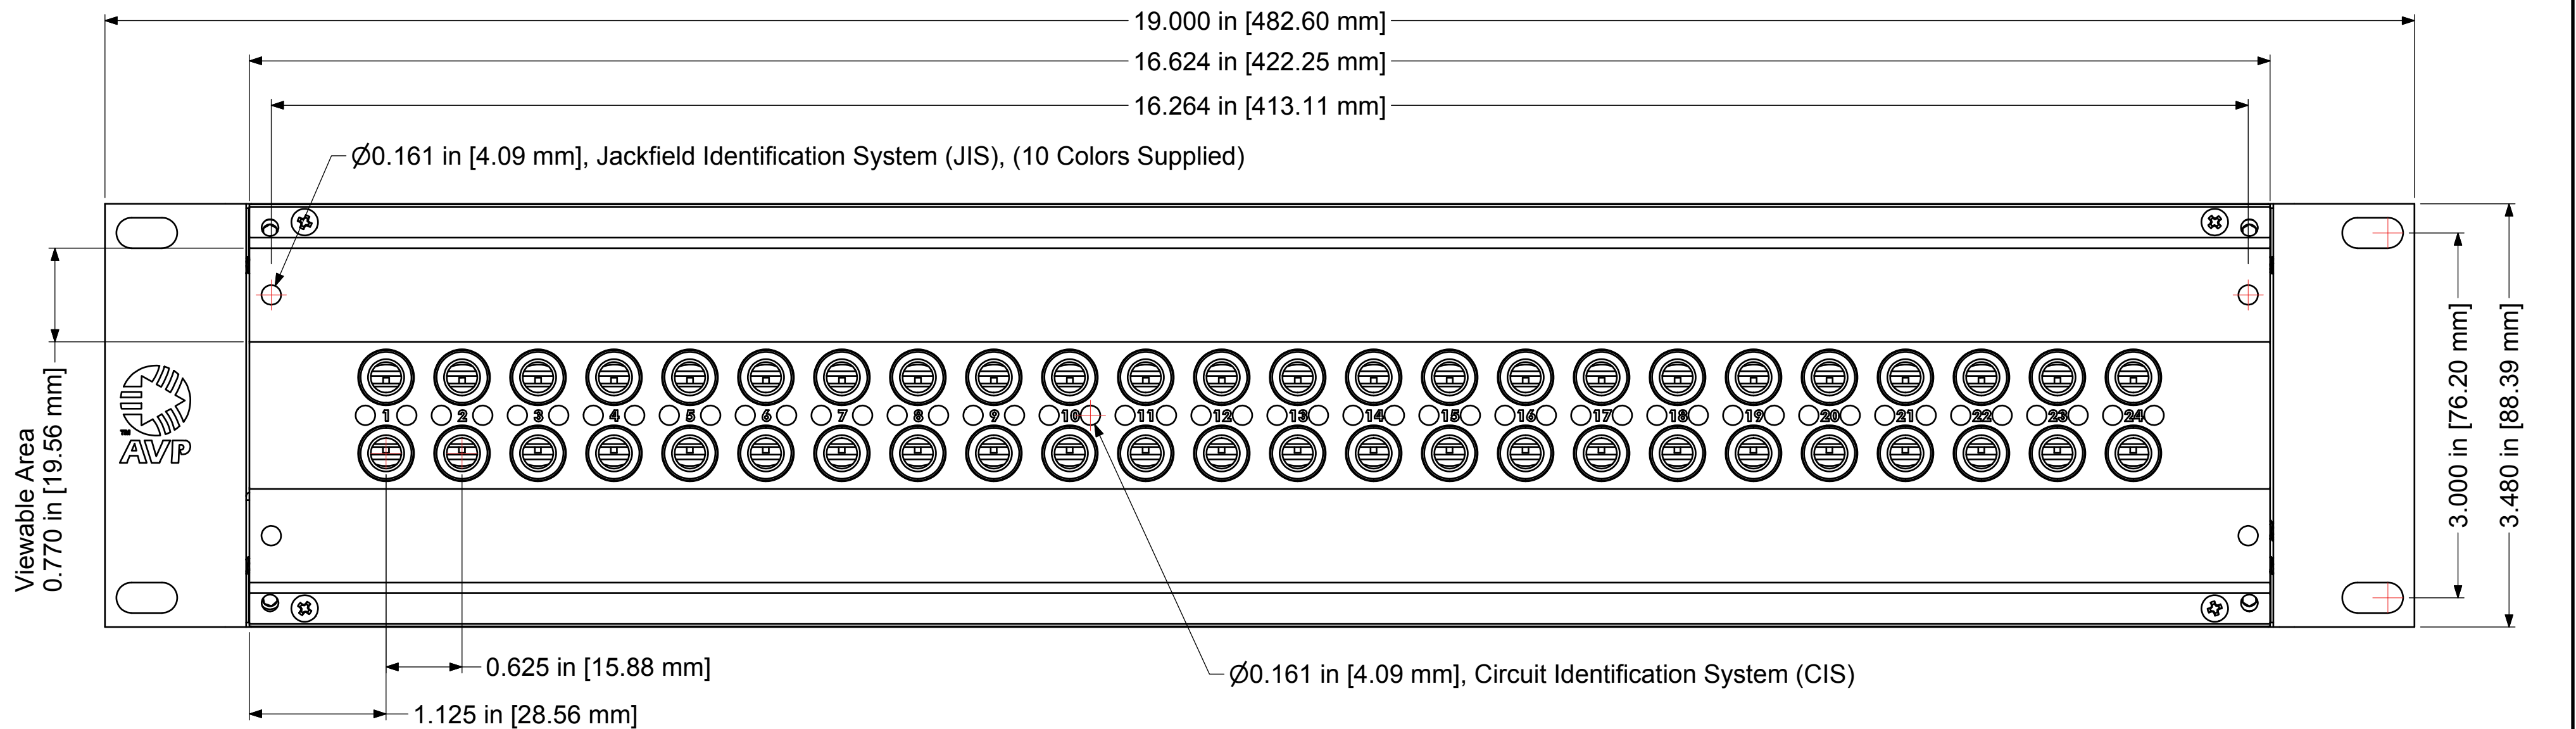

Designation Layout Drawing

2RU Longframe Audio
AP-A224E2, TP-A224E2

Clear Lexan Window

Paper Insert

Designation P/N: 144180
Paper Strip P/N: 148289
Clear Lexan Window P/N: 148284

2RU, 2x24 Position Even Spaced, Longframe
Wired Audio Jackfield, Full Enclosure

Copyright ©2010 AVP MFG & Supply Inc. | 2288-B7 Dumfries Rd. RR2, Cambridge ON Canada N1R 5S3 | Tel: 519-740-7966 • Fax: 519-740-0131 • www.jackfields.com • sales@jackfields.com

File Name: 224E2-A-AP-TP-DD			
Product Family: Wired Audio Jackfield, Full Enclosure			
Date Drawn: 11/03/2013	Page Number: 1 of 1	Revision: 1.0	Sheet Size: C
Drawn By: dbrazeau	Checked By:	Approved By:	