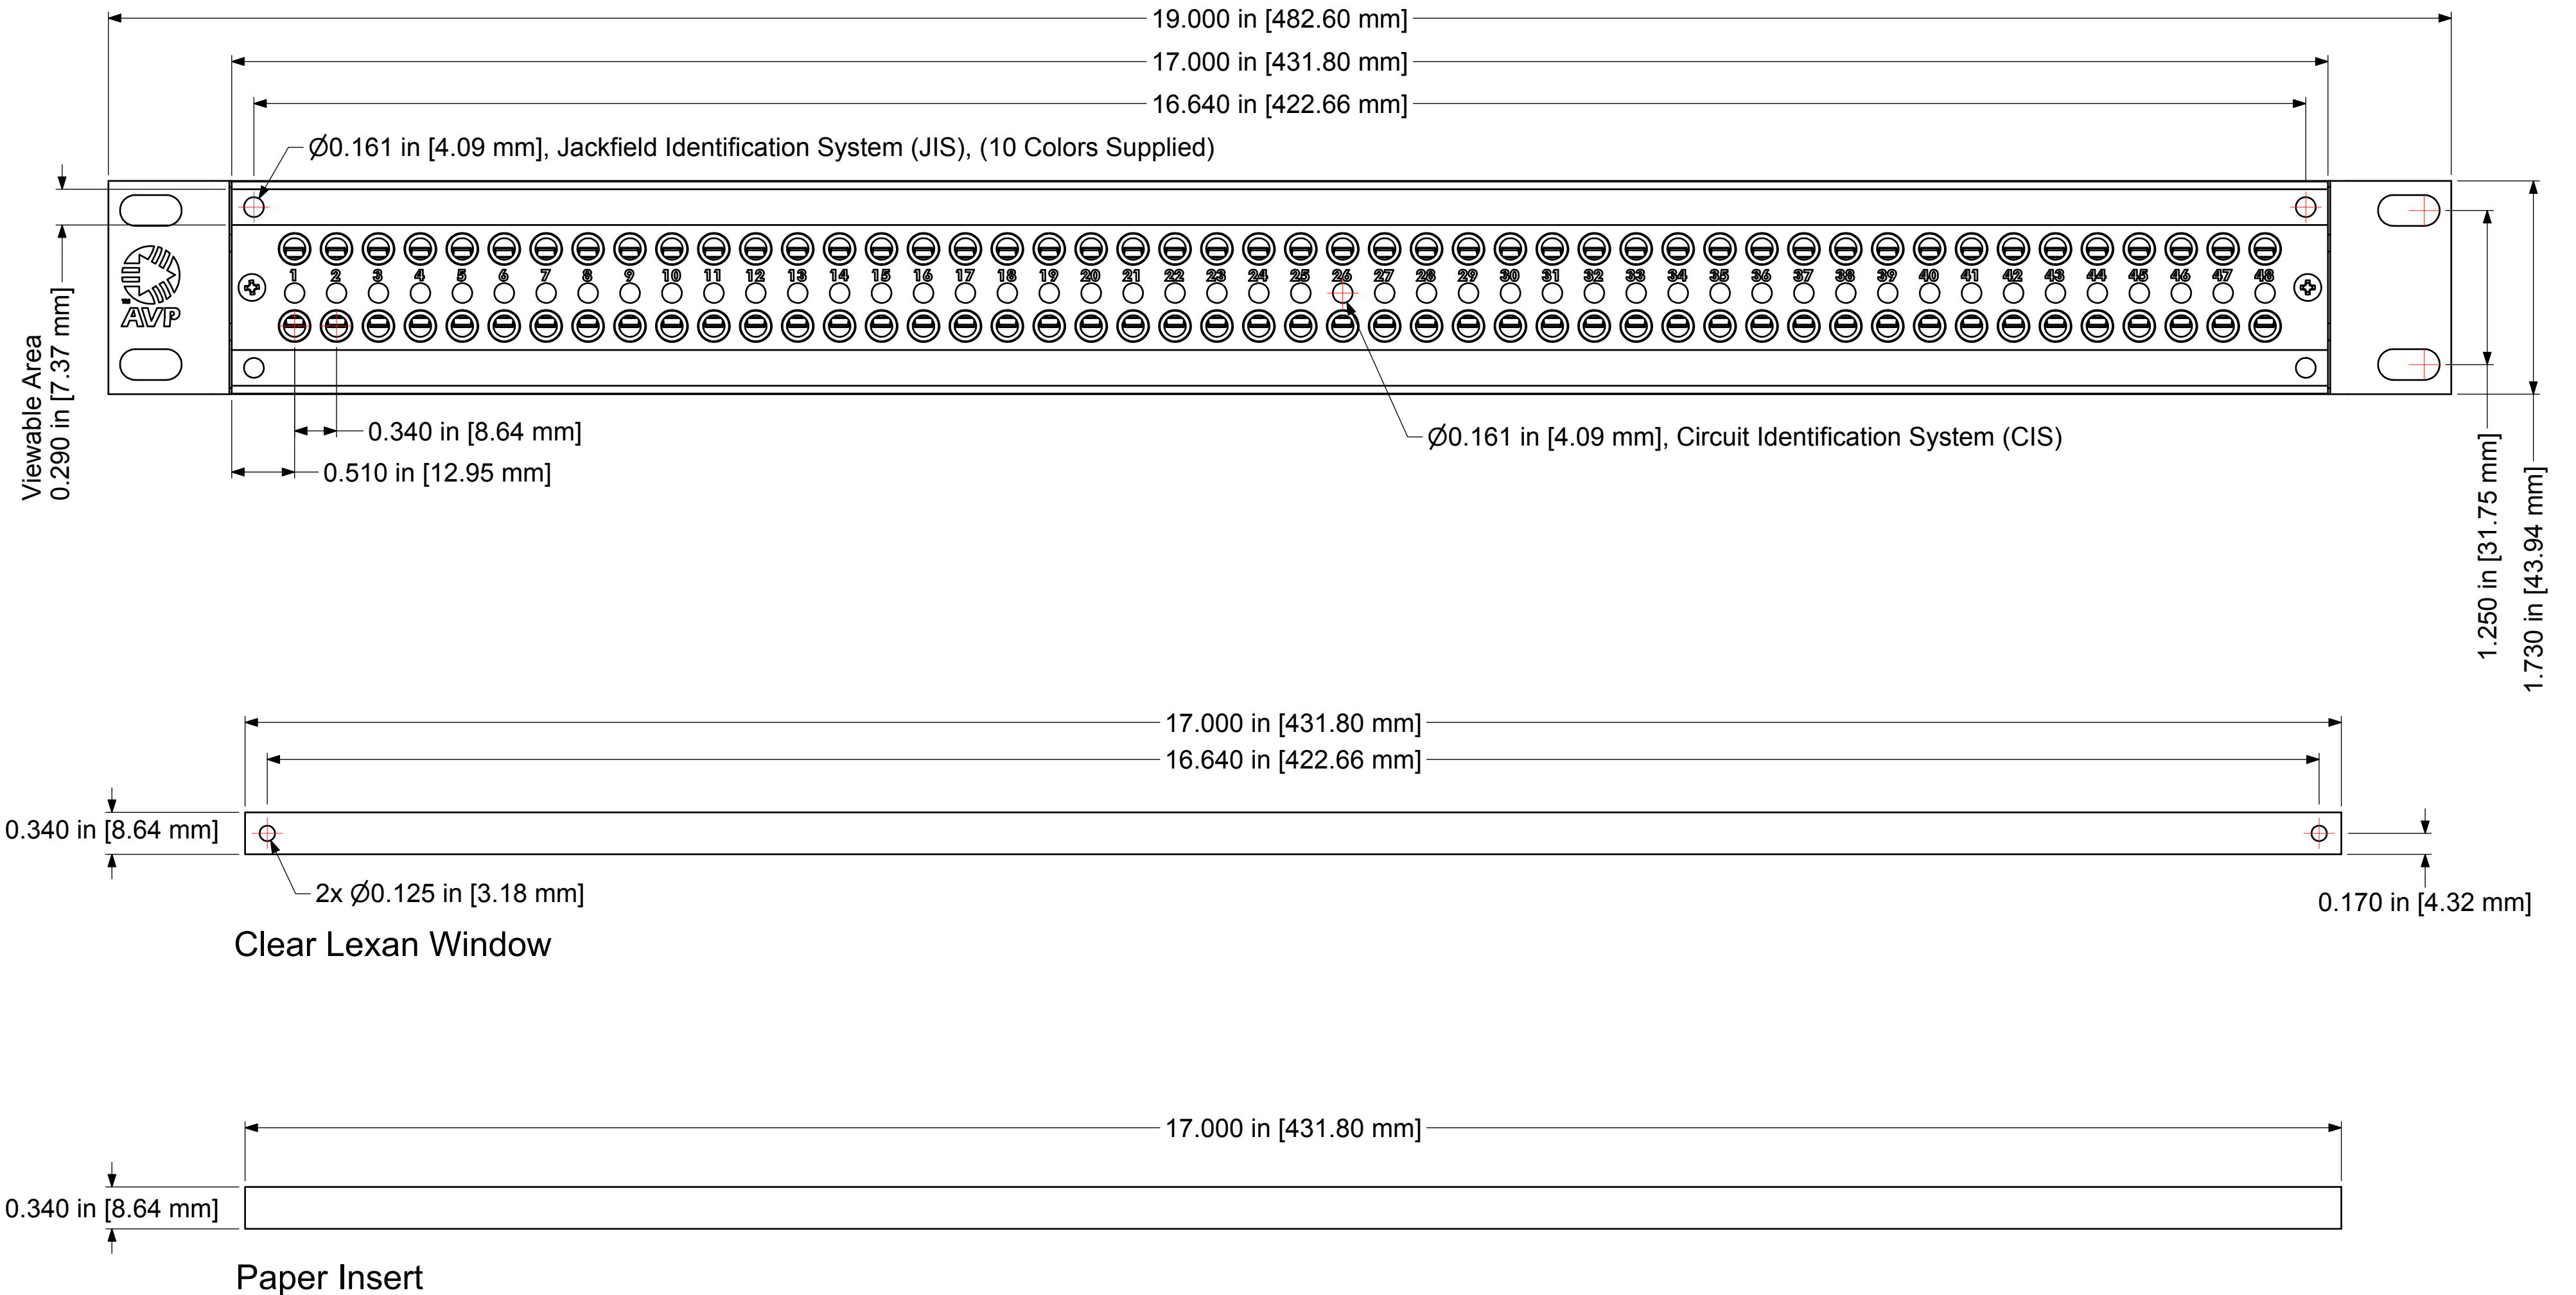

Designation Layout Drawing

1RU Bantam Audio
AP-B248E1, TP-B248E1

Designation P/N: 144249
Paper Strip P/N: 144175
Clear Lexan Window P/N: 144905

1RU, 2x48 Position, Even-Spaced, Bantam
Audio Panel

File Name: 248E1-B-AP-TP-DD			
Product Family: Bantam Audio			
Date Drawn: 26/08/2011	Page Number: 1 of 1	Revision: 1.0	Sheet Size: C
Drawn By: D.Brazeau	Checked By:	Approved By:	
Copyright ©2010 AVP MFG & Supply Inc. 2288-B7 Dumfries Rd. RR2, Cambridge ON Canada N1R 5S3 Tel: 519-740-7966 • Fax: 519-740-0131 • www.jackfields.com • sales@jackfields.com			