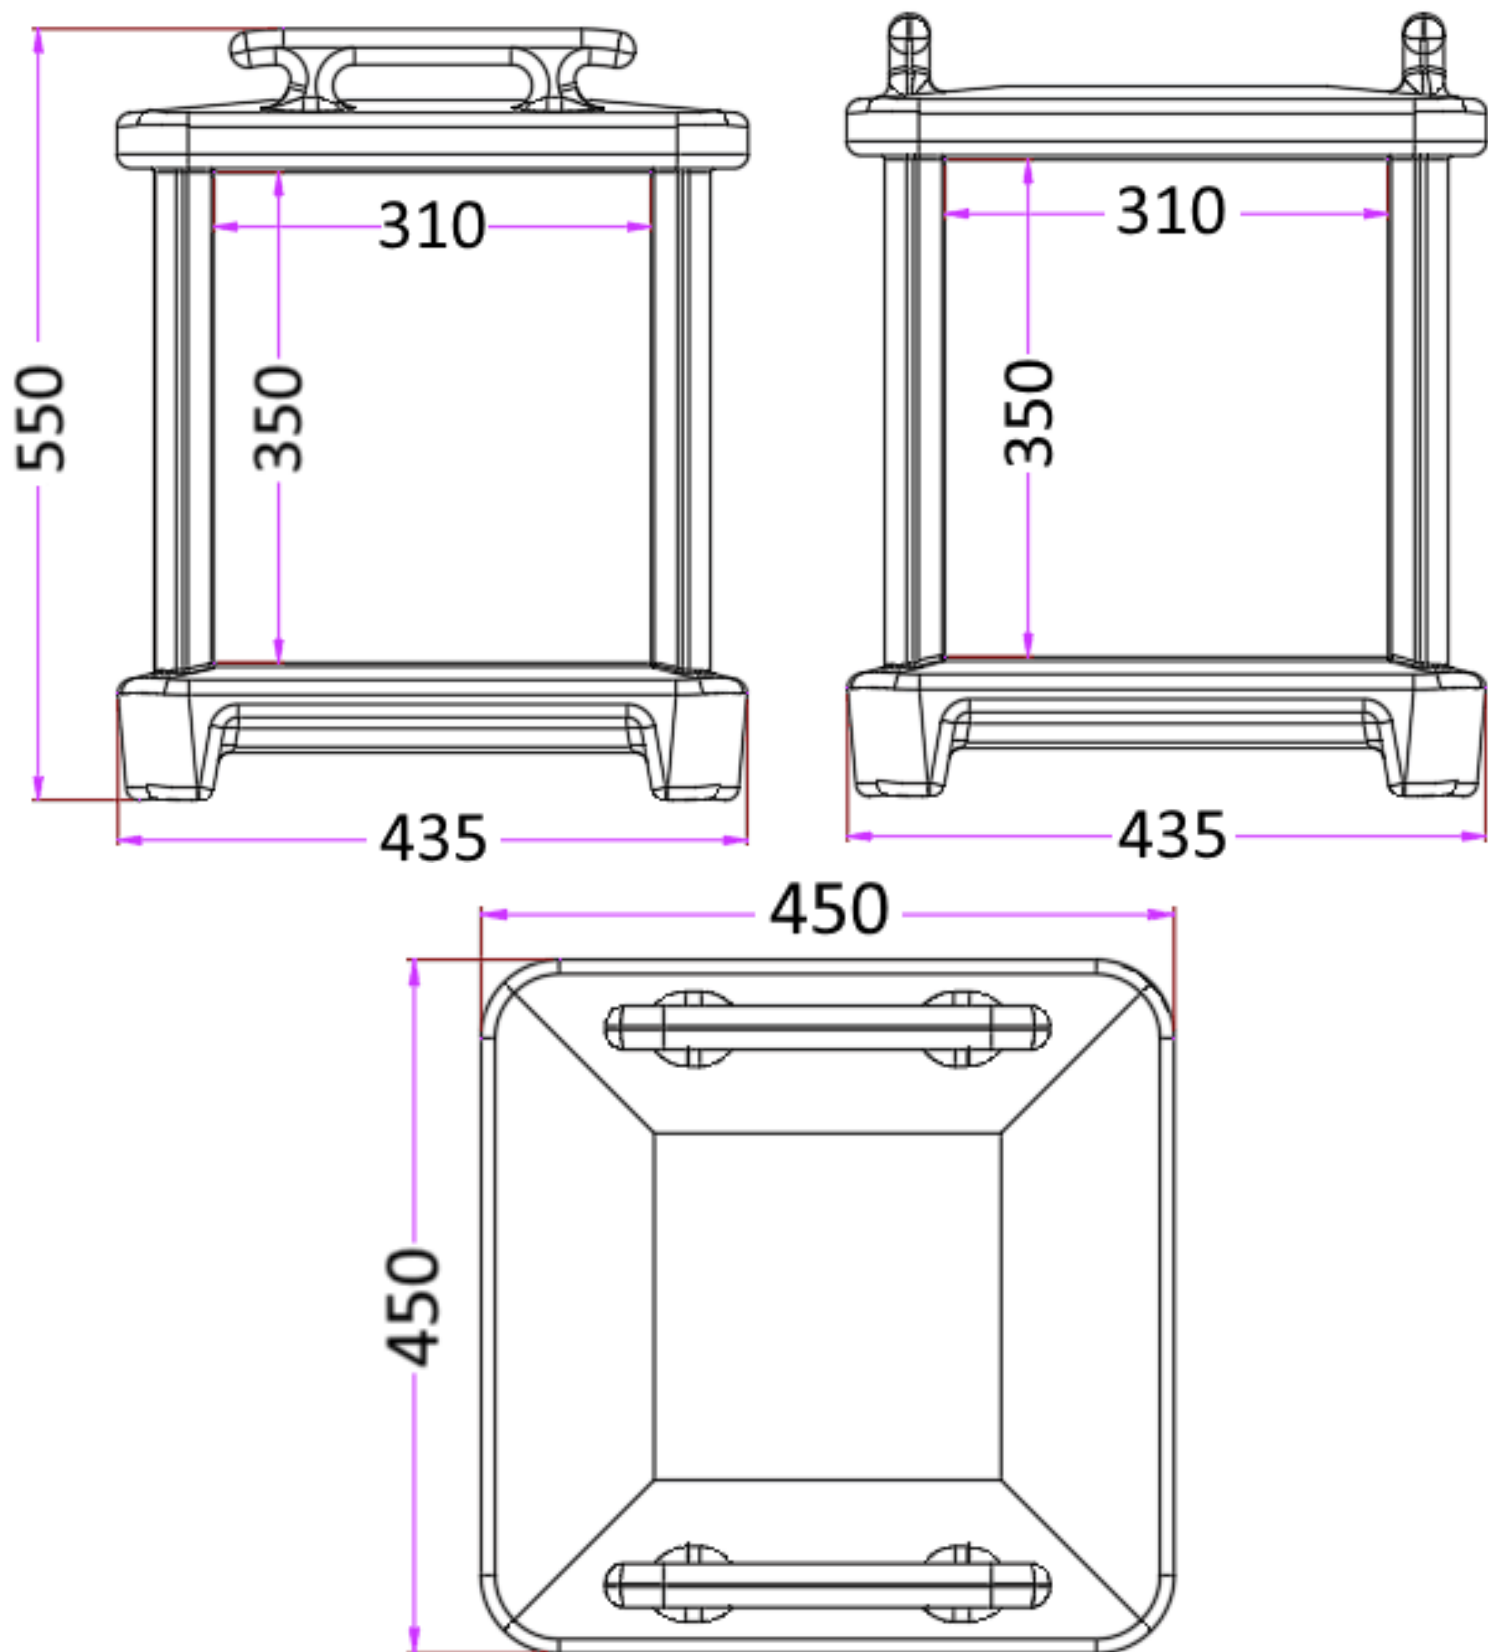

C-Pak

Innovation - technology - quality

BOX