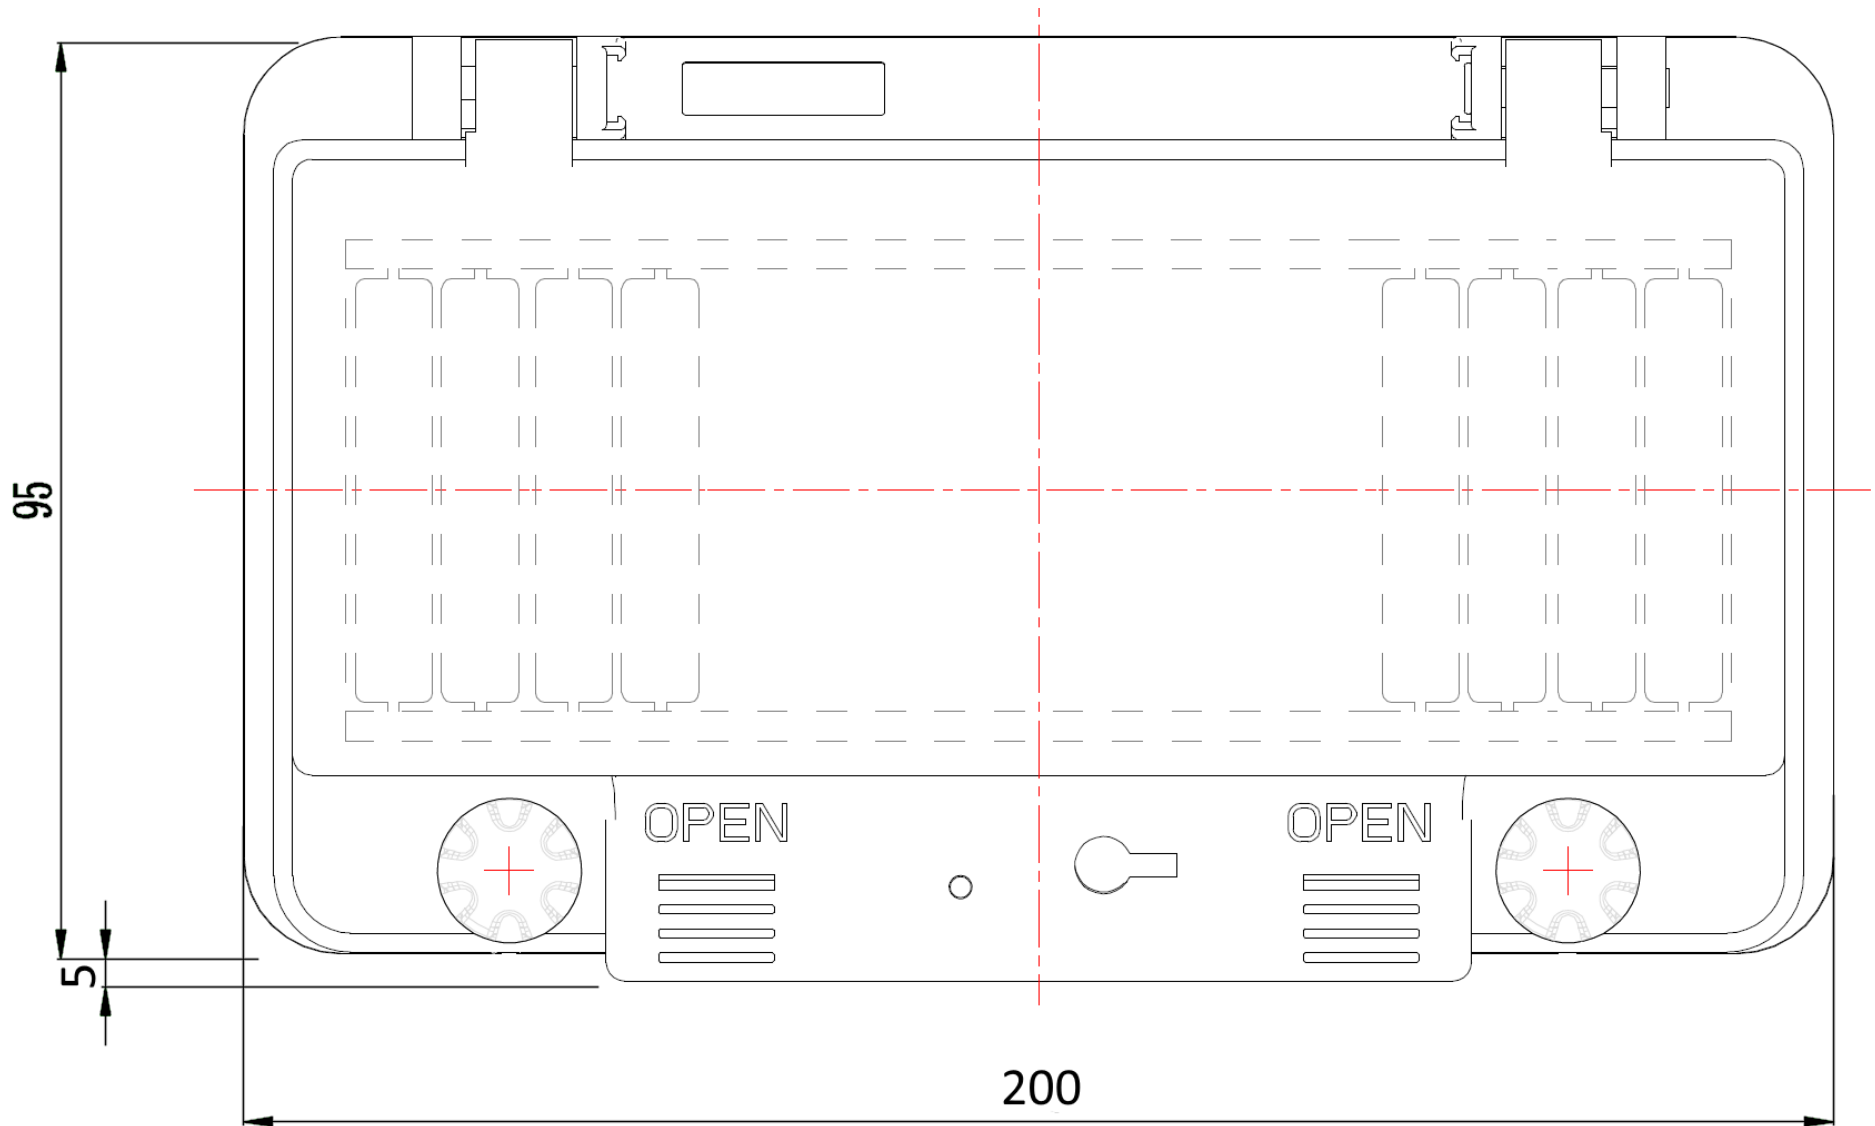

*Height variation explanatory note on the last page

6 MODULE

*Height variation explanatory note on the last page

Rear protective box external dimensions (mm)

Height	Width	Depth
65	112	5

*Height variation explanatory note on the last page

8 MODULE

*Height variation explanatory note on the last page

Rear protective box external dimensions (mm)

Height	Width	Depth
65	149	5

*Height variation explanatory note on the last page

C-Pak

Innovation - technology - quality

10 MODULE

*Height variation explanatory note on the last page

Rear protective box external dimensions (mm)

Height 1	Height 2	Width	Depth
59	62	176	5

*Height variation explanatory note on the last page

12 MODULE

*Height variation explanatory note on the last page

Rear protective box external dimensions (mm)

Height	Width	Depth
65	222	5

*Height variation explanatory note on the last page

13 MODULE

*Height variation explanatory note on the last page