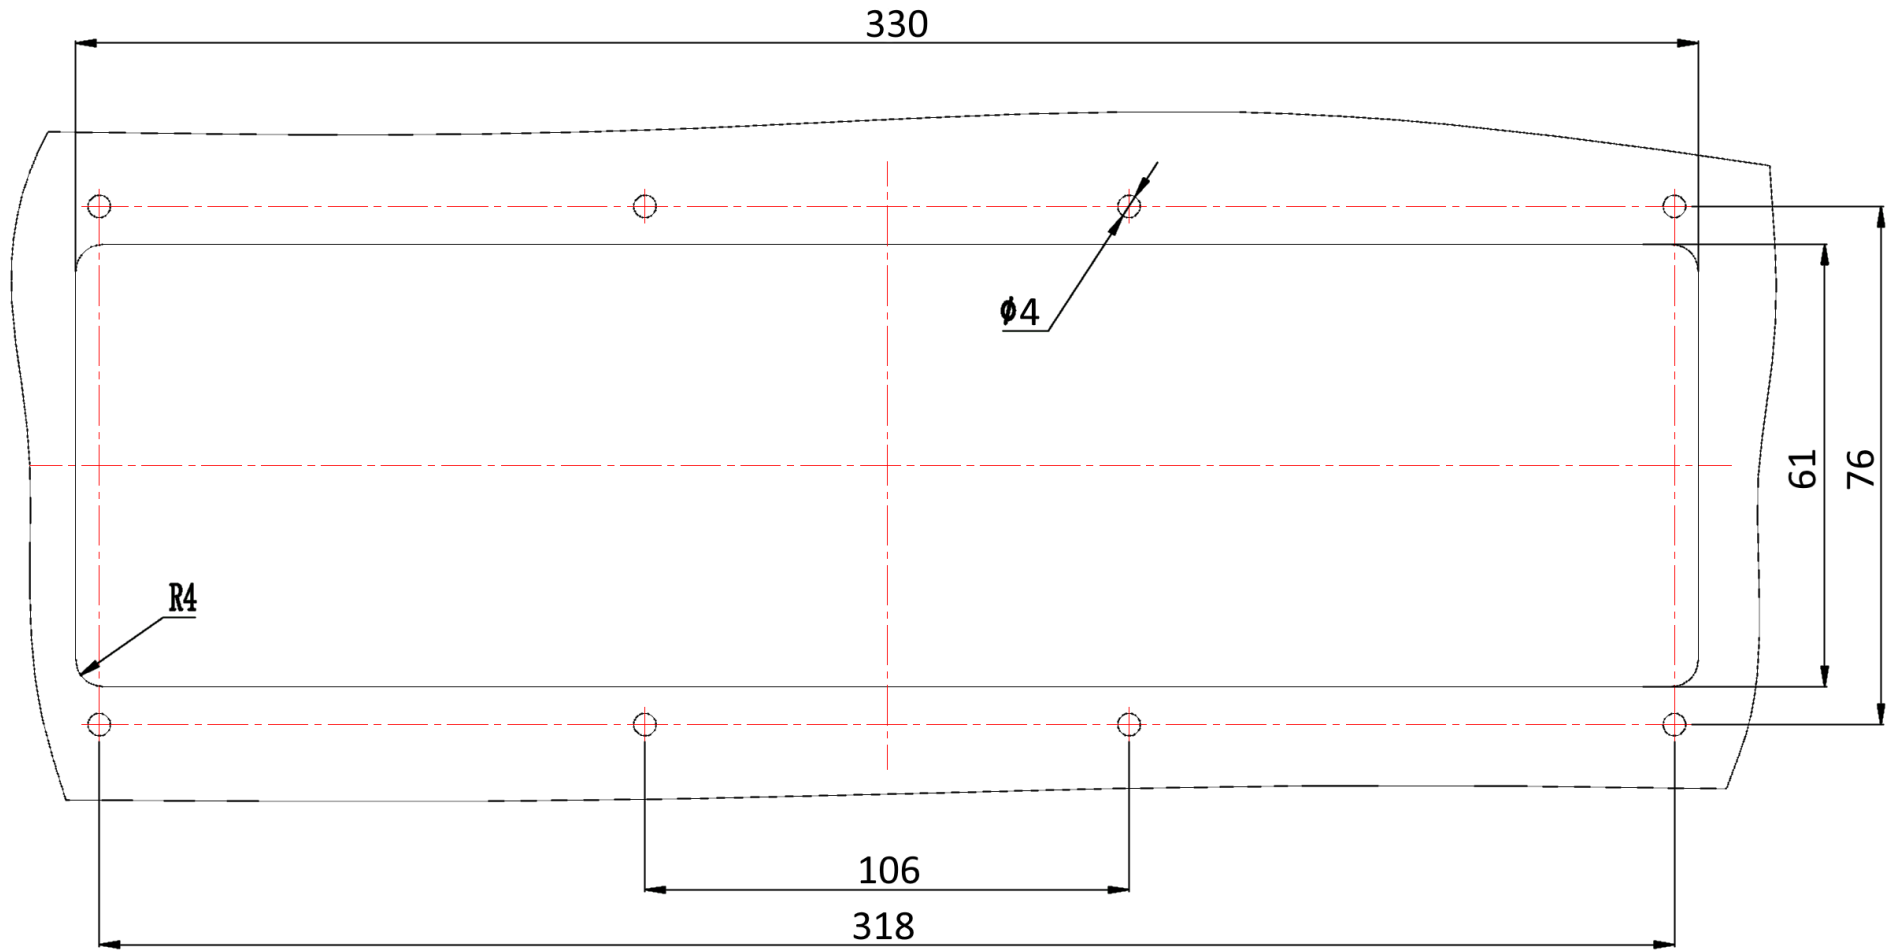

10 MODULE

*Height variation explanatory note on the last page

Rear protective box external dimensions (mm)

Height 1	Height 2	Width	Depth
59	62	176	5

*Height variation explanatory note on the last page

12 MODULE

*Height variation explanatory note on the last page

Rear protective box external dimensions (mm)

Height	Width	Depth
65	222	5

*Height variation explanatory note on the last page

13 MODULE

*Height variation explanatory note on the last page

Rear protective box external dimensions (mm)

Height	Width	Depth
65	240	5

*Height variation explanatory note on the last page

18 MODULE

*Height variation explanatory note on the last page

Rear protective box external dimensions (mm)

Height 1	Height 2	Width	Depth
58	61	330	5

*Height variation explanatory note on the last page

HEIGHT VARIATION

Rear protective box external dimensions explanatory note

Height 1	The height measurement of the back box
Height 2	The height measurement of the back box at the at the rear of the window.