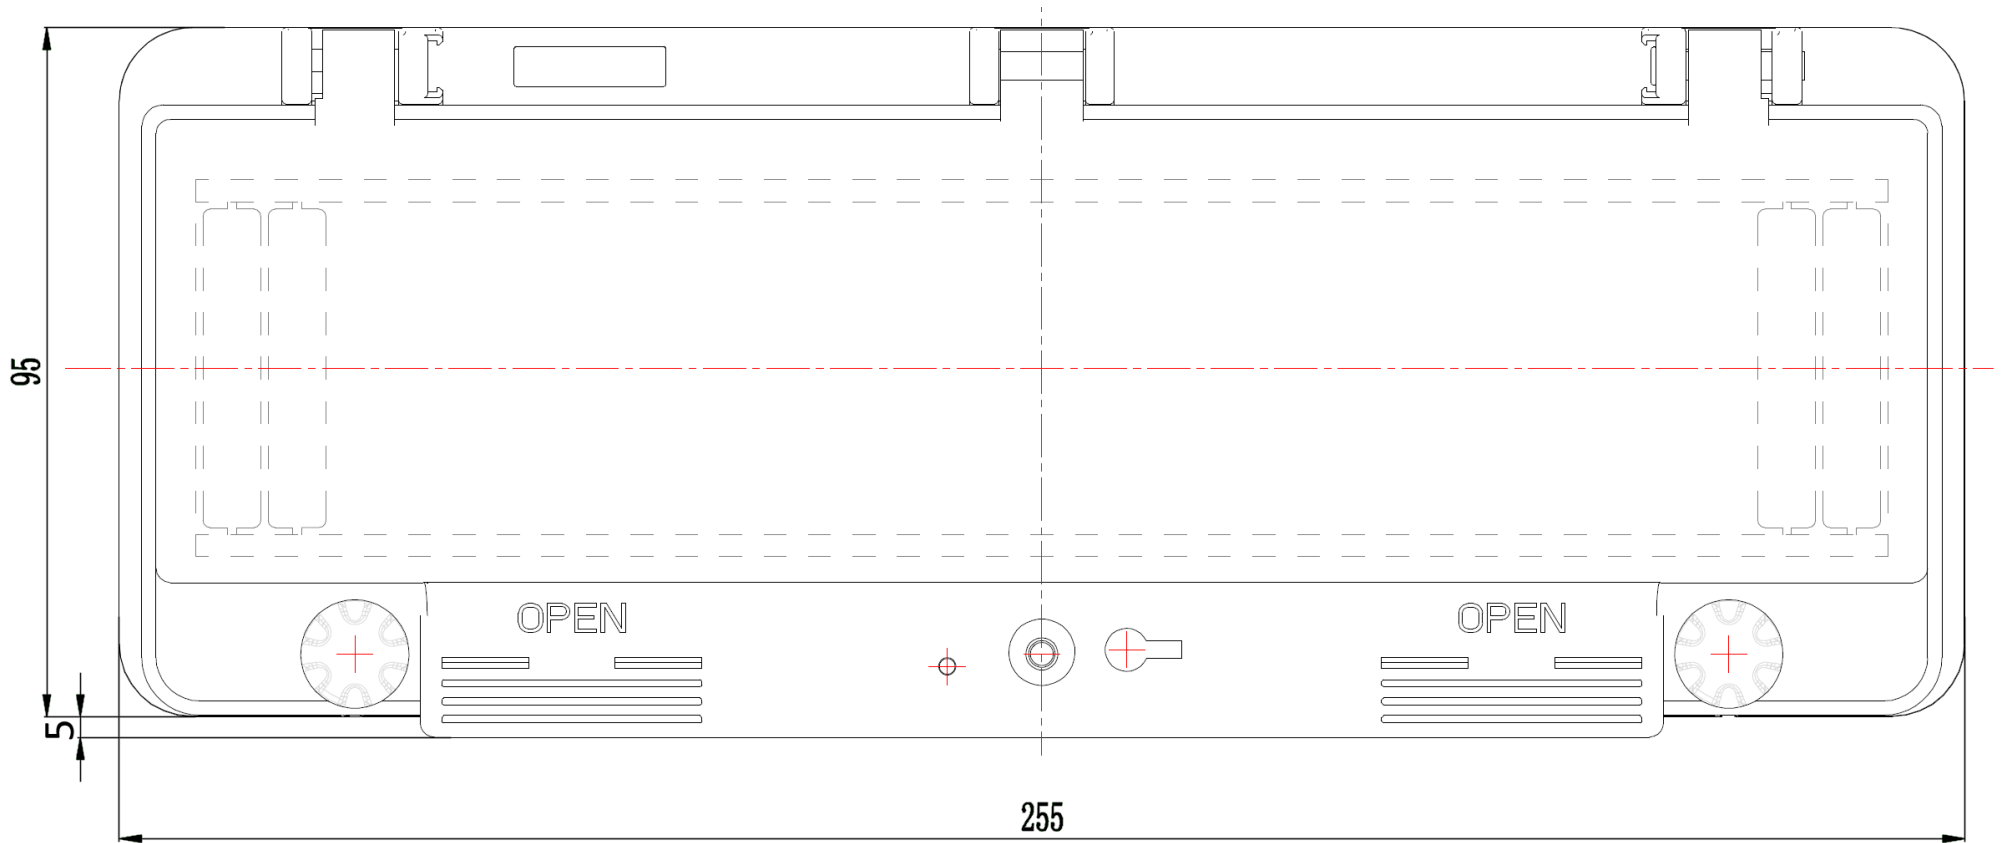

10 MODULE

*Height variation explanatory note on the last page

Rear protective box external dimensions (mm)

Height 1	Height 2	Width	Depth
59	62	176	5

*Height variation explanatory note on the last page

12 MODULE

*Height variation explanatory note on the last page

Rear protective box external dimensions (mm)

Height	Width	Depth
65	222	5

*Height variation explanatory note on the last page

13 MODULE

*Height variation explanatory note on the last page

Rear protective box external dimensions (mm)

Height	Width	Depth
65	240	5

*Height variation explanatory note on the last page

18 MODULE

*Height variation explanatory note on the last page

Rear protective box external dimensions (mm)