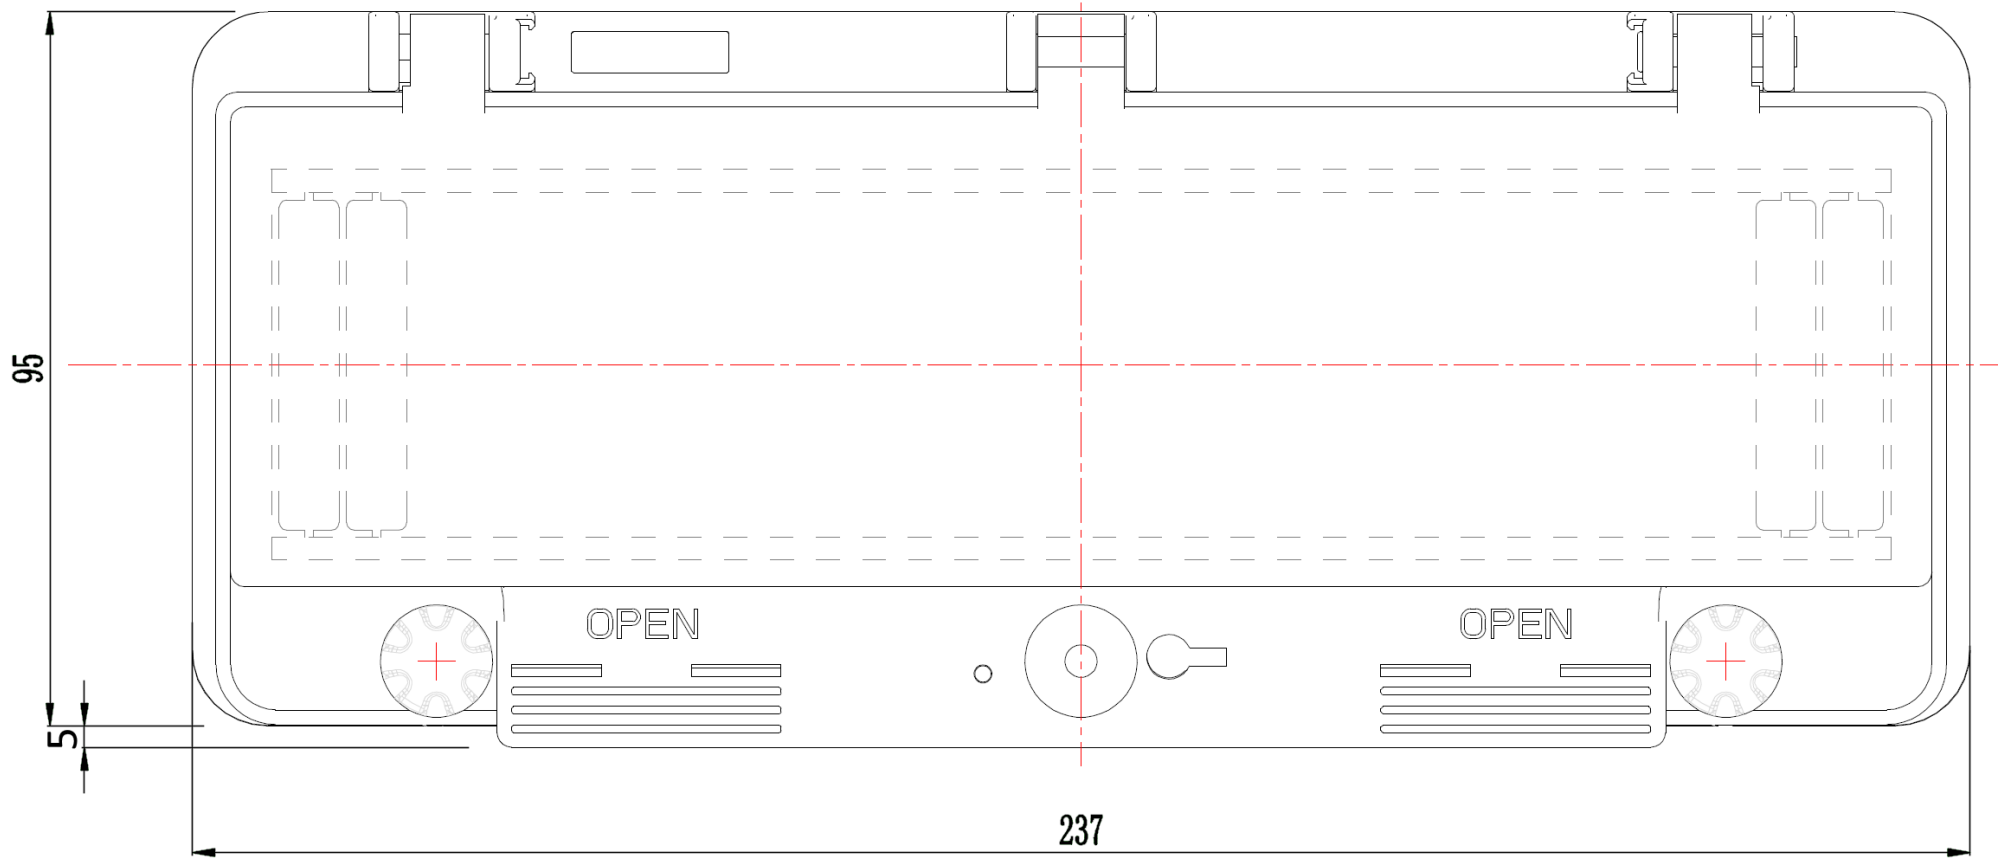

10 MODULE

*Height variation explanatory note on the last page

Rear protective box external dimensions (mm)

Height 1	Height 2	Width	Depth
59	62	176	5

*Height variation explanatory note on the last page

12 MODULE

*Height variation explanatory note on the last page

Rear protective box external dimensions (mm)

Height	Width	Depth
65	222	5

*Height variation explanatory note on the last page

13 MODULE

*Height variation explanatory note on the last page

Rear protective box external dimensions (mm)

Height	Width	Depth
65	240	5

*Height variation explanatory note on the last page

18 MODULE

*Height variation explanatory note on the last page

Rear protective box external dimensions (mm)