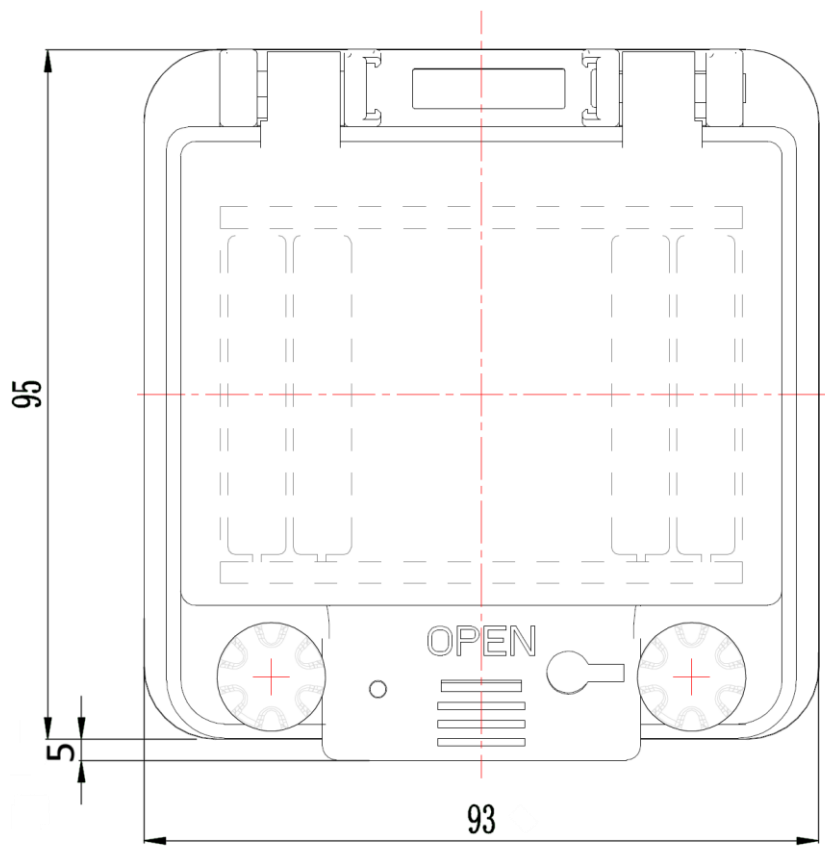

TECHNICAL DRAWINGS: CP ACCESS WINDOWS PROTECTED MK2

CP ACCESS WINDOWS PROTECTED TECHNICAL DRAWINGS

2 MODULE

Rear protective box external dimensions (mm)	
Height	60
Width	40
Depth	5

*Height variation explanatory note on the last page

3 MODULE

Rear protective box external dimensions (mm)

Height	Width	Depth
60	58	5

*Height variation explanatory note on the last page

4 MODULE

Rear protective box external dimensions (mm)

Height	Width	Depth
65	76	5

*Height variation explanatory note on the last page

6 MODULE

*Height variation explanatory note on the last page

Rear protective box external dimensions (mm)

Height	Width	Depth
65	112	5

*Height variation explanatory note on the last page

*Height variation explanatory note on the last page

Rear protective box external dimensions (mm)

Height	Width	Depth
65	222	5

*Height variation explanatory note on the last page

13 MODULE

*Height variation explanatory note on the last page