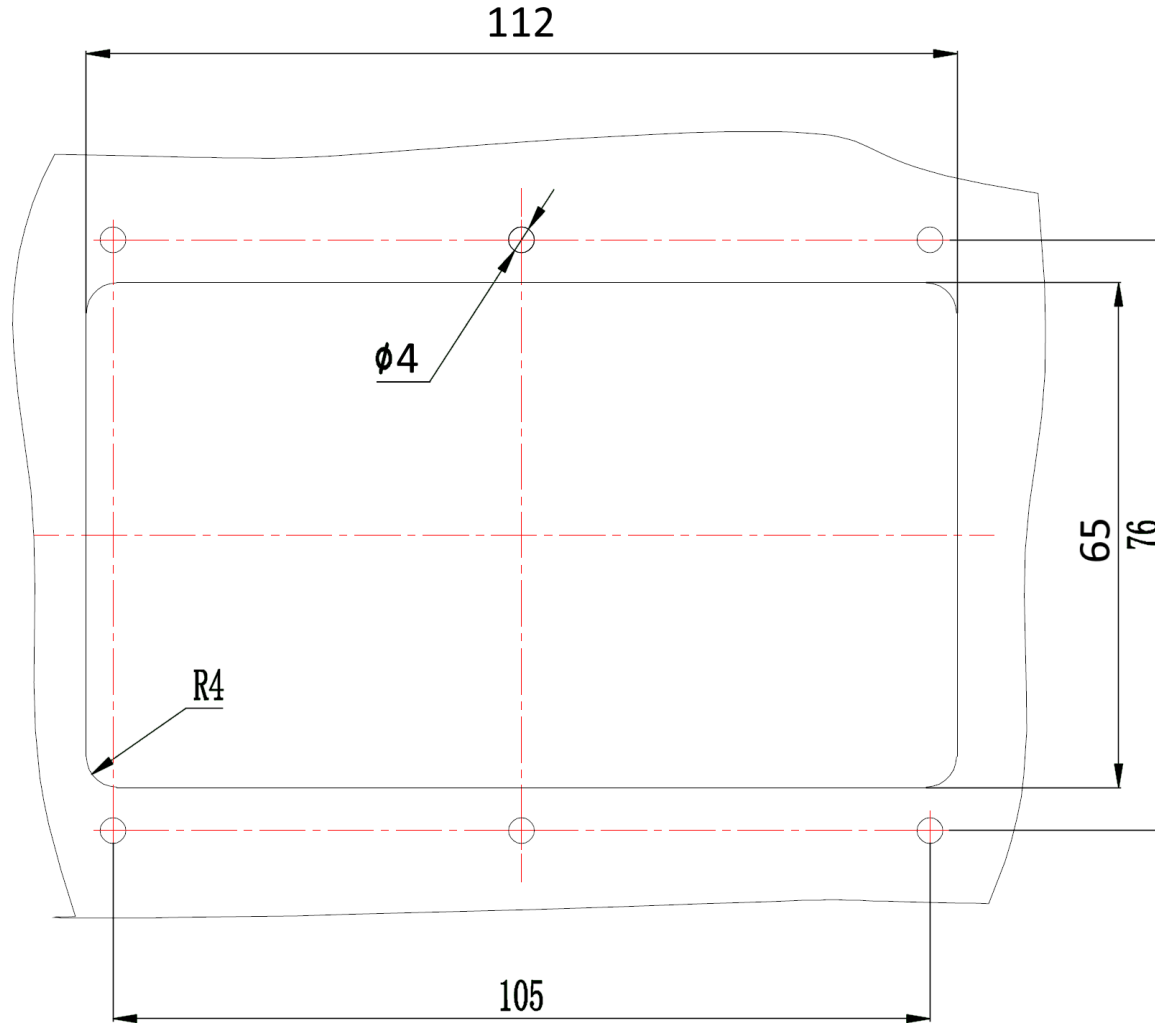

TECHNICAL DRAWINGS: CP ACCESS WINDOWS PROTECTED MK2

CP ACCESS WINDOWS PROTECTED TECHNICAL DRAWINGS

2 MODULE

Rear protective box external dimensions (mm)	
Height	60
Width	40
Depth	5

*Height variation explanatory note on the last page

3 MODULE

Rear protective box external dimensions (mm)

Height	Width	Depth
60	58	5

*Height variation explanatory note on the last page

4 MODULE

Rear protective box external dimensions (mm)

Height	Width	Depth
65	76	5

*Height variation explanatory note on the last page

6 MODULE

*Height variation explanatory note on the last page

Rear protective box external dimensions (mm)

Height	Width	Depth
65	112	5

*Height variation explanatory note on the last page

Rear protective box external dimensions (mm)

Height	Width	Depth
65	240	5

*Height variation explanatory note on the last page

18 MODULE

*Height variation explanatory note on the last page

Rear protective box external dimensions (mm)