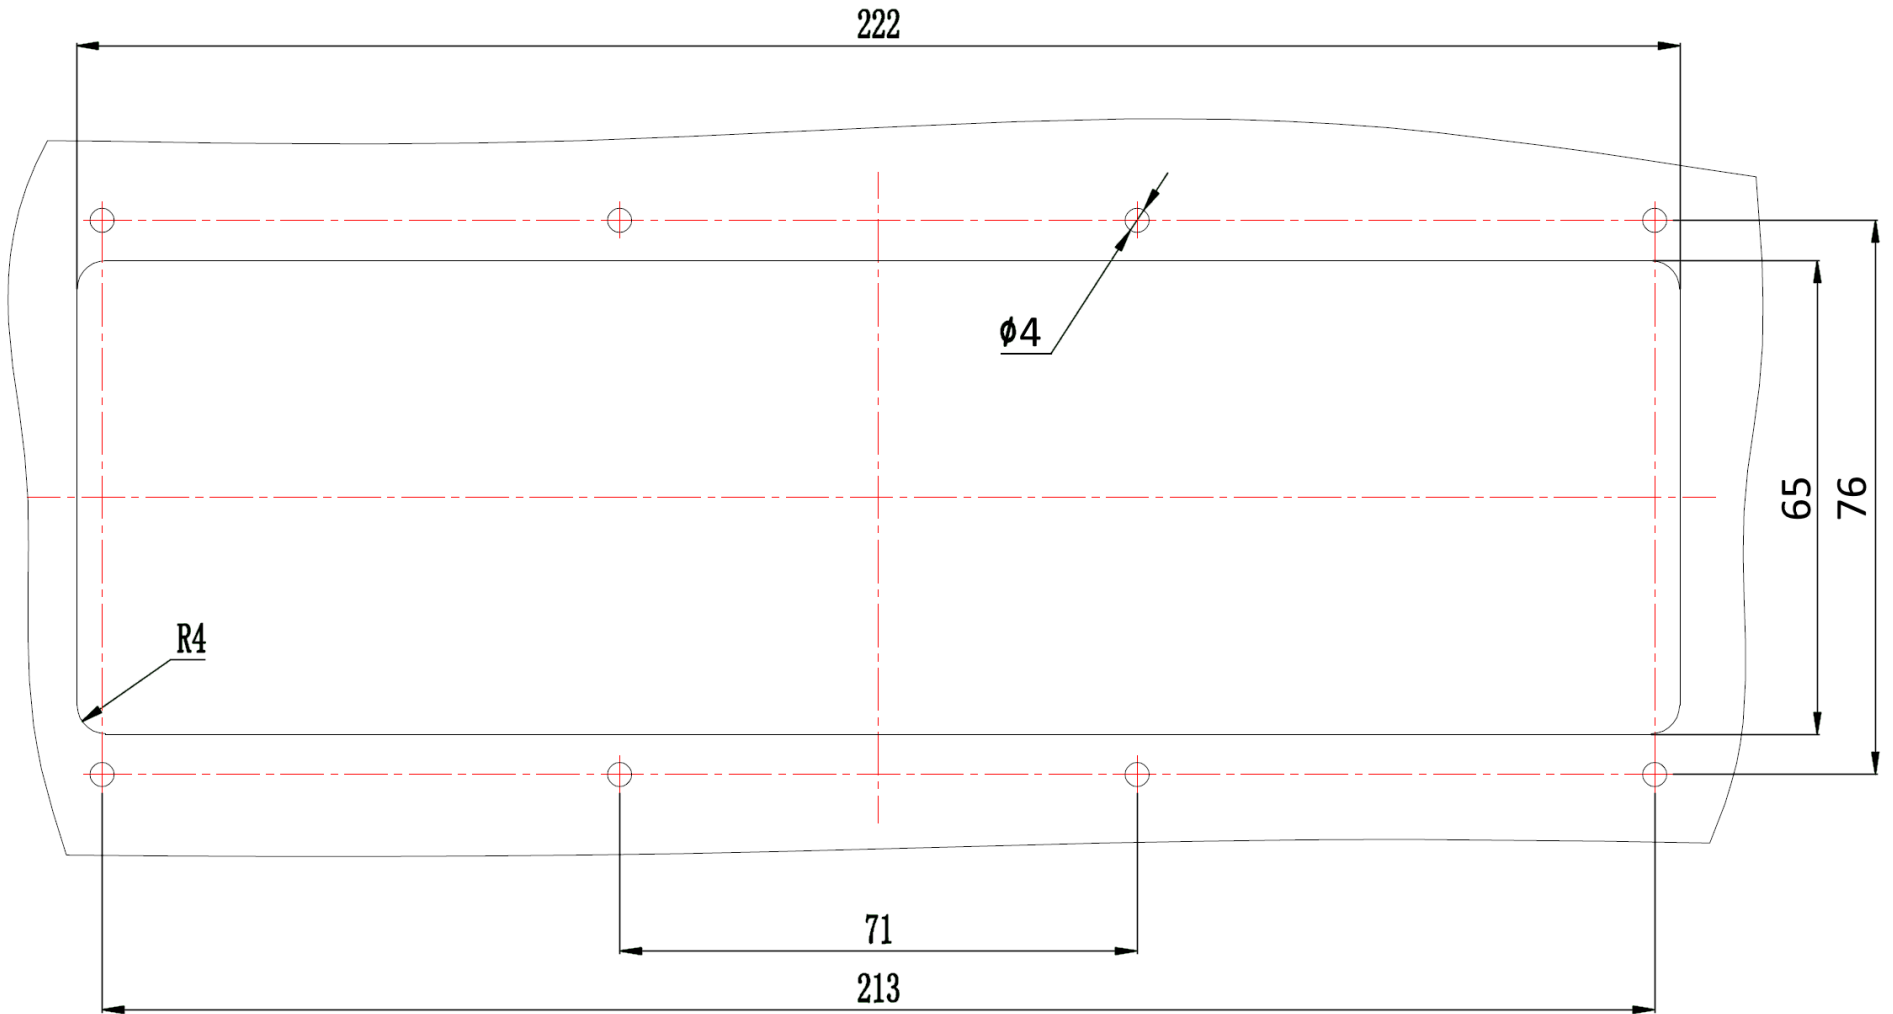

*Height variation explanatory note on the last page

6 MODULE

*Height variation explanatory note on the last page

Rear protective box external dimensions (mm)

Height	Width	Depth
65	112	5

*Height variation explanatory note on the last page

10 MODULE

*Height variation explanatory note on the last page

Rear protective box external dimensions (mm)

Height 1	Height 2	Width	Depth
59	62	176	5

*Height variation explanatory note on the last page

12 MODULE

*Height variation explanatory note on the last page

Rear protective box external dimensions (mm)

Height	Width	Depth
65	222	5

*Height variation explanatory note on the last page

13 MODULE

*Height variation explanatory note on the last page

Rear protective box external dimensions (mm)

Height	Width	Depth
65	240	5

*Height variation explanatory note on the last page

18 MODULE

*Height variation explanatory note on the last page

Rear protective box external dimensions (mm)