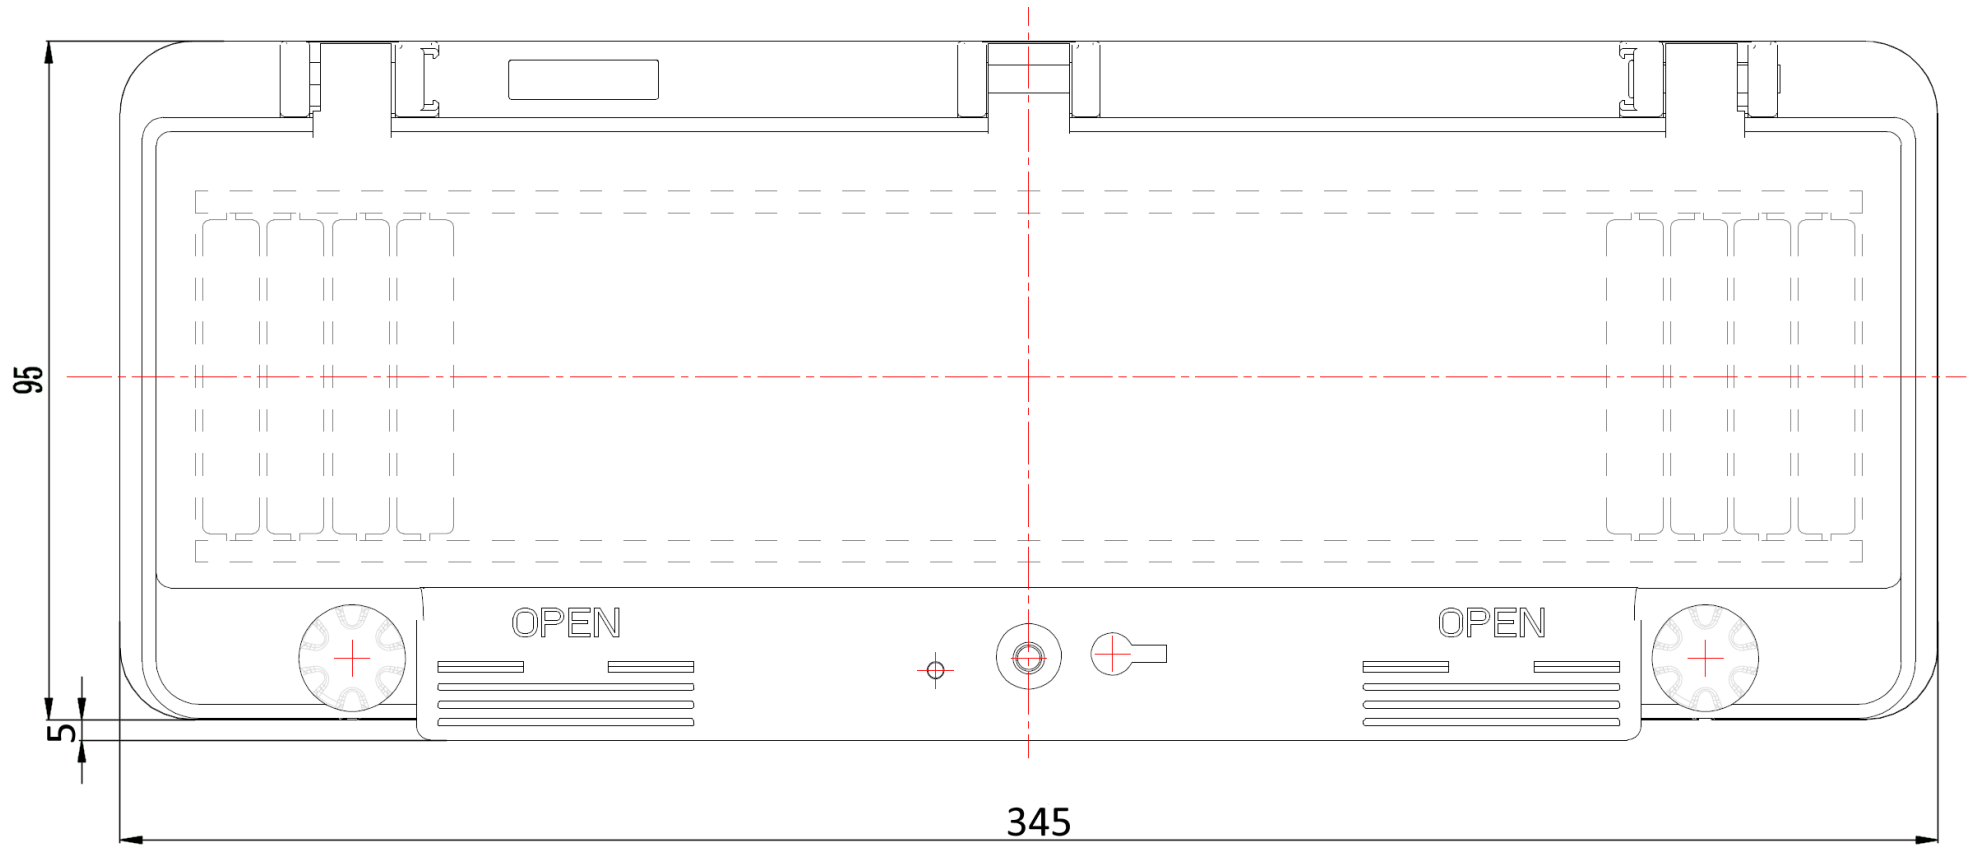

10 MODULE

*Height variation explanatory note on the last page

Rear protective box external dimensions (mm)

Height 1	Height 2	Width	Depth
59	62	176	5

*Height variation explanatory note on the last page

12 MODULE

*Height variation explanatory note on the last page

Rear protective box external dimensions (mm)

Height	Width	Depth
65	222	5

*Height variation explanatory note on the last page

13 MODULE

*Height variation explanatory note on the last page

Rear protective box external dimensions (mm)

Height	Width	Depth
65	240	5

*Height variation explanatory note on the last page

18 MODULE

*Height variation explanatory note on the last page

Rear protective box external dimensions (mm)

Height 1	Height 2	Width	Depth
58	61	330	5

*Height variation explanatory note on the last page

HEIGHT VARIATION

Rear protective box external dimensions explanatory note

Height 1	The height measurement of the back box
Height 2	The height measurement of the back box at the at the rear of the window.