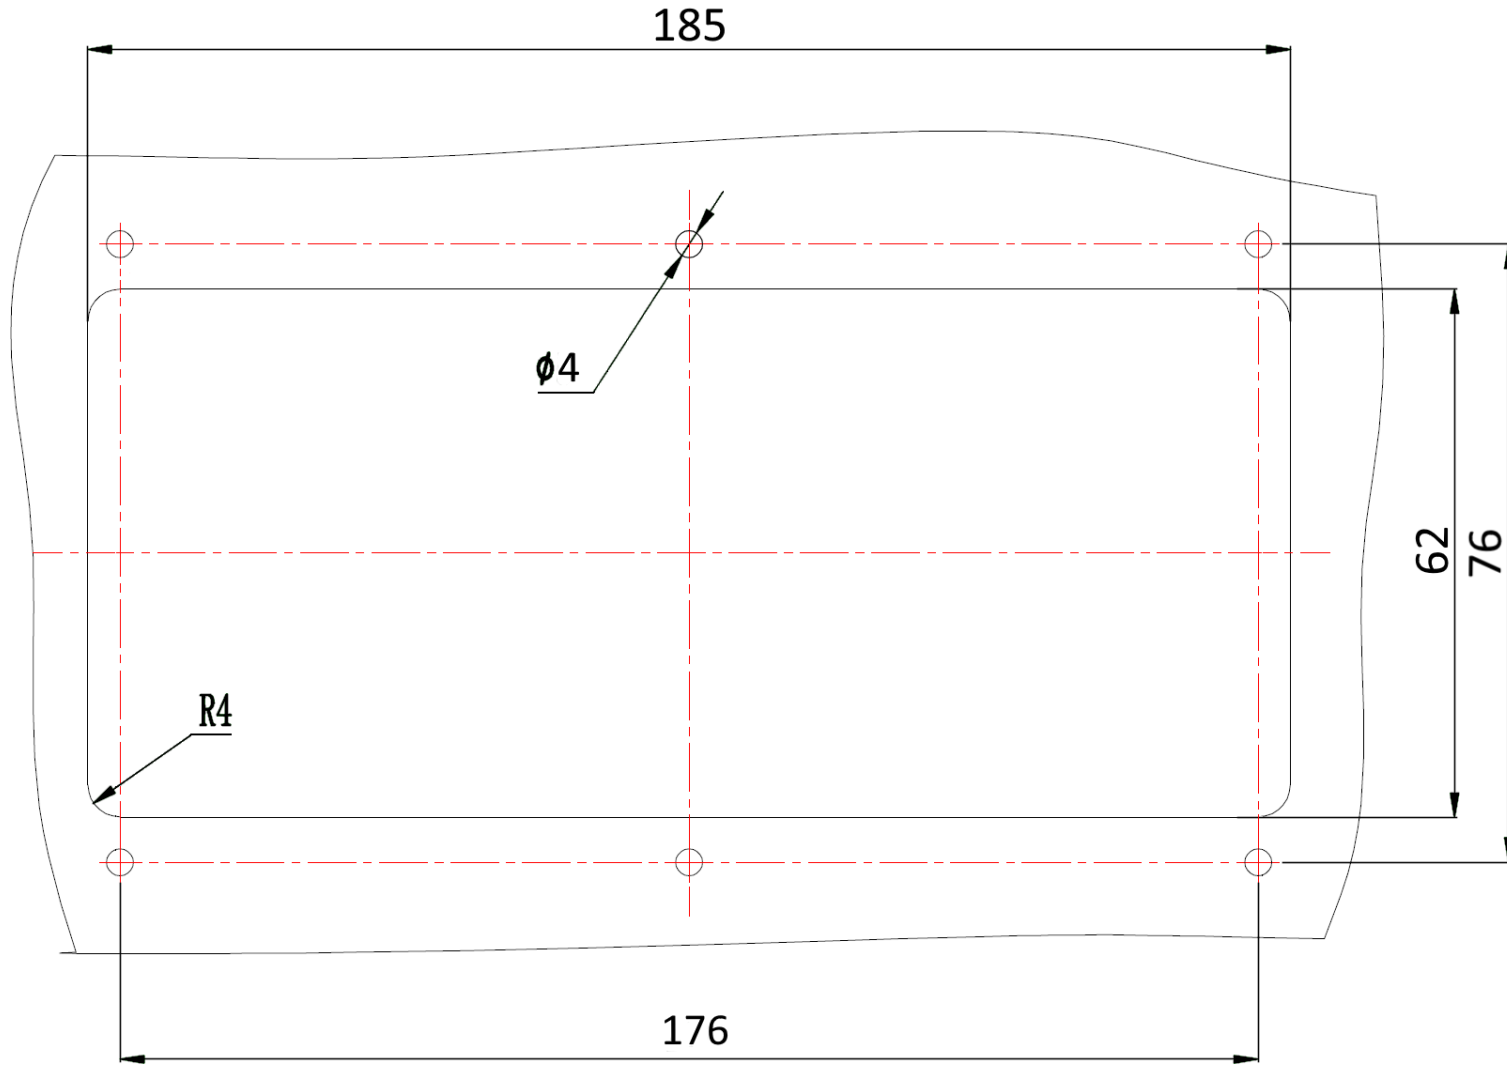

8 MODULE

*Height variation explanatory note on the last page

Rear protective box external dimensions (mm)

Height	Width	Depth
65	149	5

*Height variation explanatory note on the last page

C-Pak

Innovation - technology - quality

10 MODULE

*Height variation explanatory note on the last page

Rear protective box external dimensions (mm)

Height 1	Height 2	Width	Depth
59	62	176	5

*Height variation explanatory note on the last page

12 MODULE

*Height variation explanatory note on the last page

Rear protective box external dimensions (mm)

Height	Width	Depth
65	222	5

*Height variation explanatory note on the last page

13 MODULE

*Height variation explanatory note on the last page

Rear protective box external dimensions (mm)

Height	Width	Depth
65	240	5

*Height variation explanatory note on the last page

18 MODULE

*Height variation explanatory note on the last page

Rear protective box external dimensions (mm)