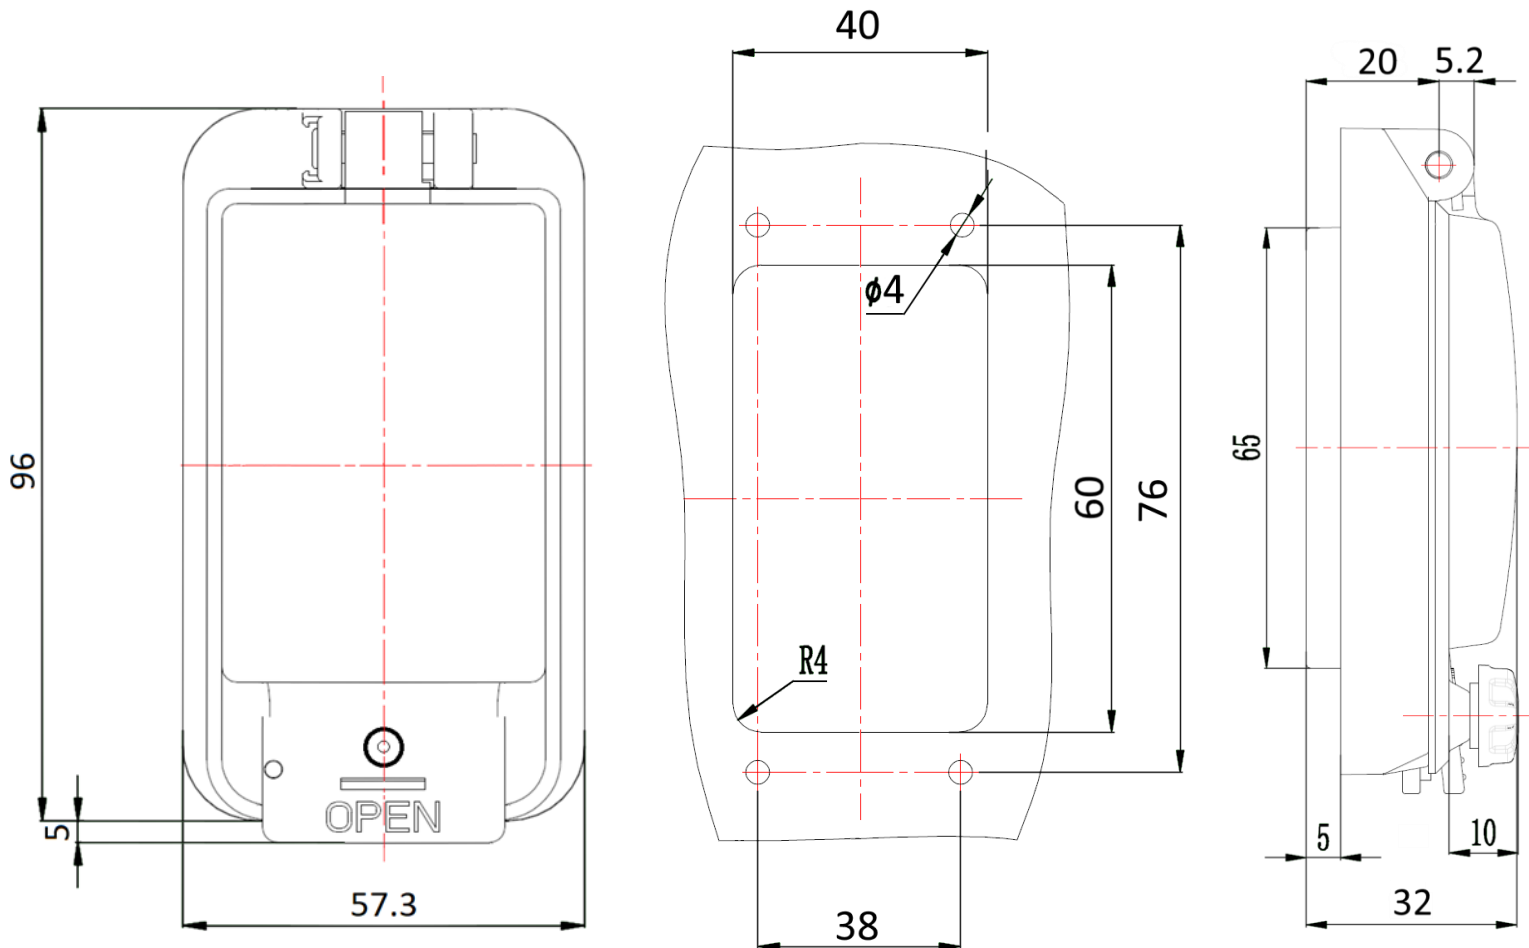

TECHNICAL DRAWINGS: CP ACCESS WINDOWS PROTECTED MK2

CP ACCESS WINDOWS PROTECTED TECHNICAL DRAWINGS

2 MODULE

Rear protective box external dimensions (mm)	
Height	60
Width	40
Depth	5

*Height variation explanatory note on the last page

3 MODULE

Rear protective box external dimensions (mm)

Height	Width	Depth
60	58	5

*Height variation explanatory note on the last page

4 MODULE

Rear protective box external dimensions (mm)

Height	Width	Depth
65	76	5

*Height variation explanatory note on the last page

6 MODULE

*Height variation explanatory note on the last page

Rear protective box external dimensions (mm)

Height	Width	Depth
65	112	5

*Height variation explanatory note on the last page

*Height variation explanatory note on the last page

Rear protective box external dimensions (mm)

Height	Width	Depth
65	222	5

*Height variation explanatory note on the last page

13 MODULE

*Height variation explanatory note on the last page