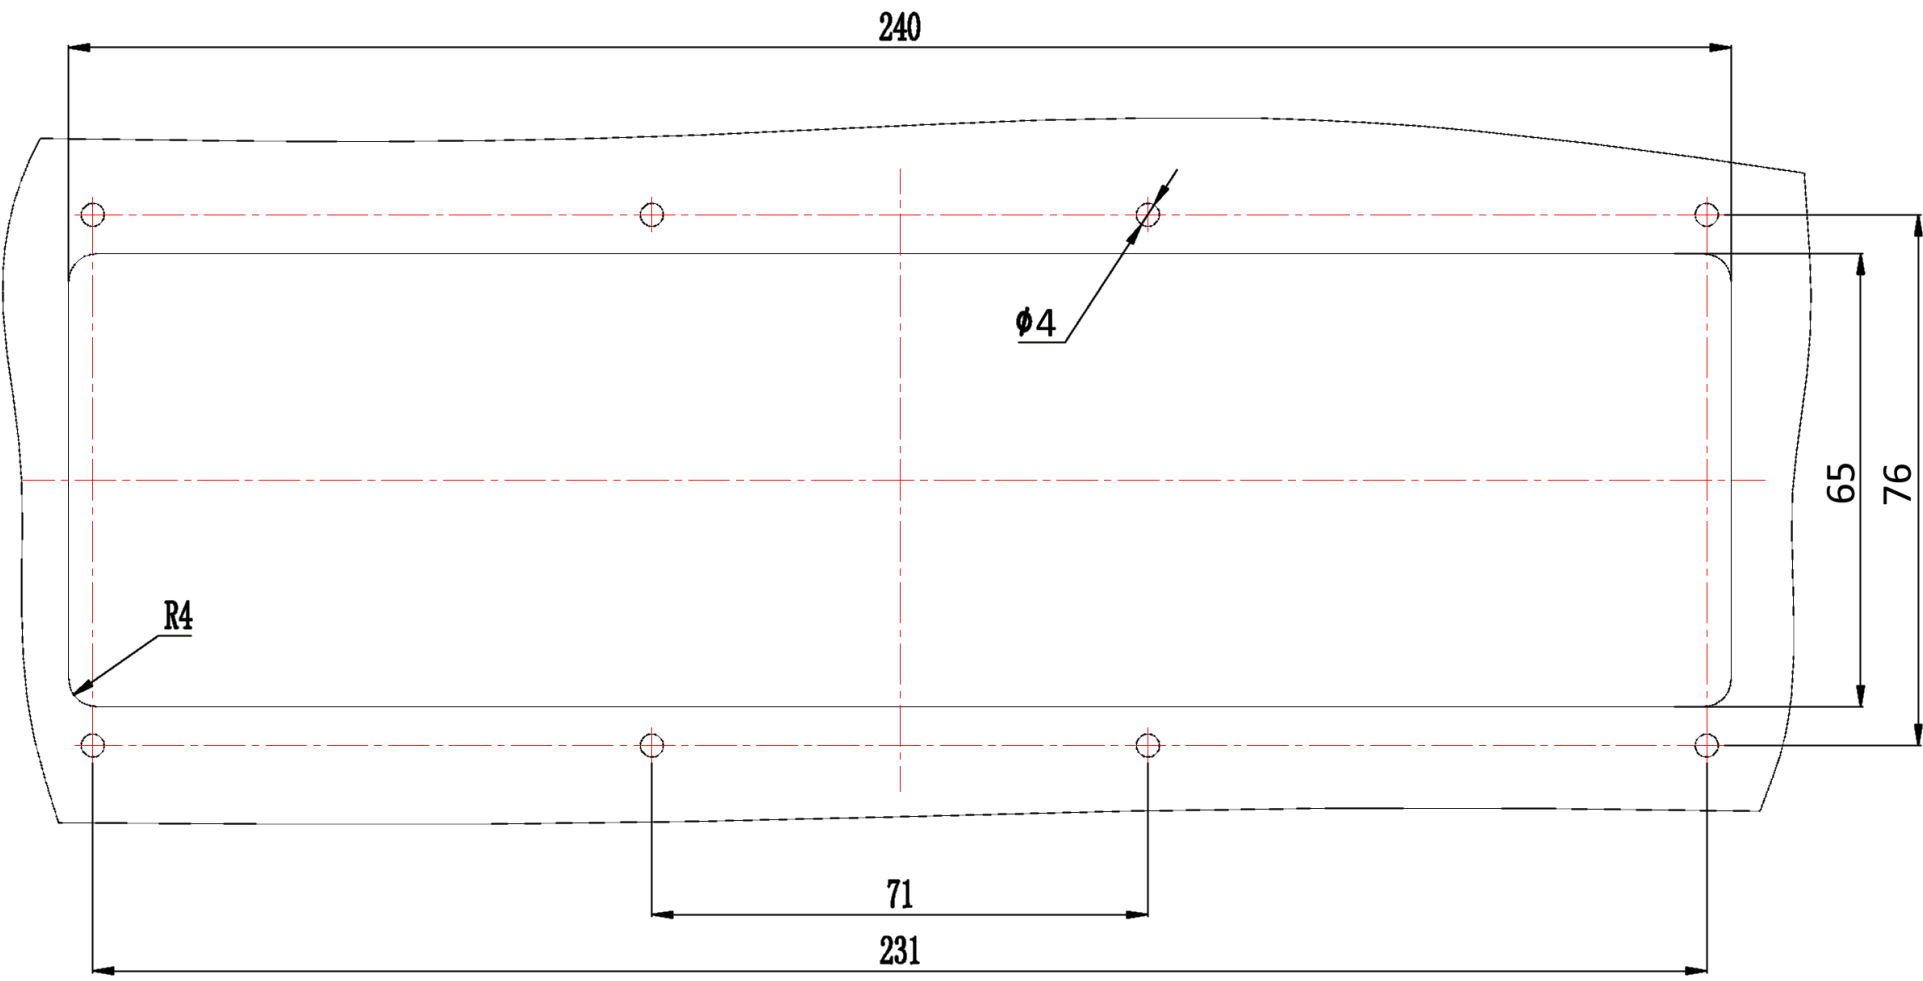

10 MODULE

*Height variation explanatory note on the last page

Rear protective box external dimensions (mm)

Height 1	Height 2	Width	Depth
59	62	176	5

*Height variation explanatory note on the last page

12 MODULE

*Height variation explanatory note on the last page

Rear protective box external dimensions (mm)

Height	Width	Depth
65	222	5

*Height variation explanatory note on the last page

13 MODULE

*Height variation explanatory note on the last page

Rear protective box external dimensions (mm)

Height	Width	Depth
65	240	5

*Height variation explanatory note on the last page

18 MODULE

*Height variation explanatory note on the last page

Rear protective box external dimensions (mm)

Height 1	Height 2	Width	Depth
58	61	330	5

*Height variation explanatory note on the last page

HEIGHT VARIATION

Rear protective box external dimensions explanatory note

Height 1	The height measurement of the back box
Height 2	The height measurement of the back box at the at the rear of the window.