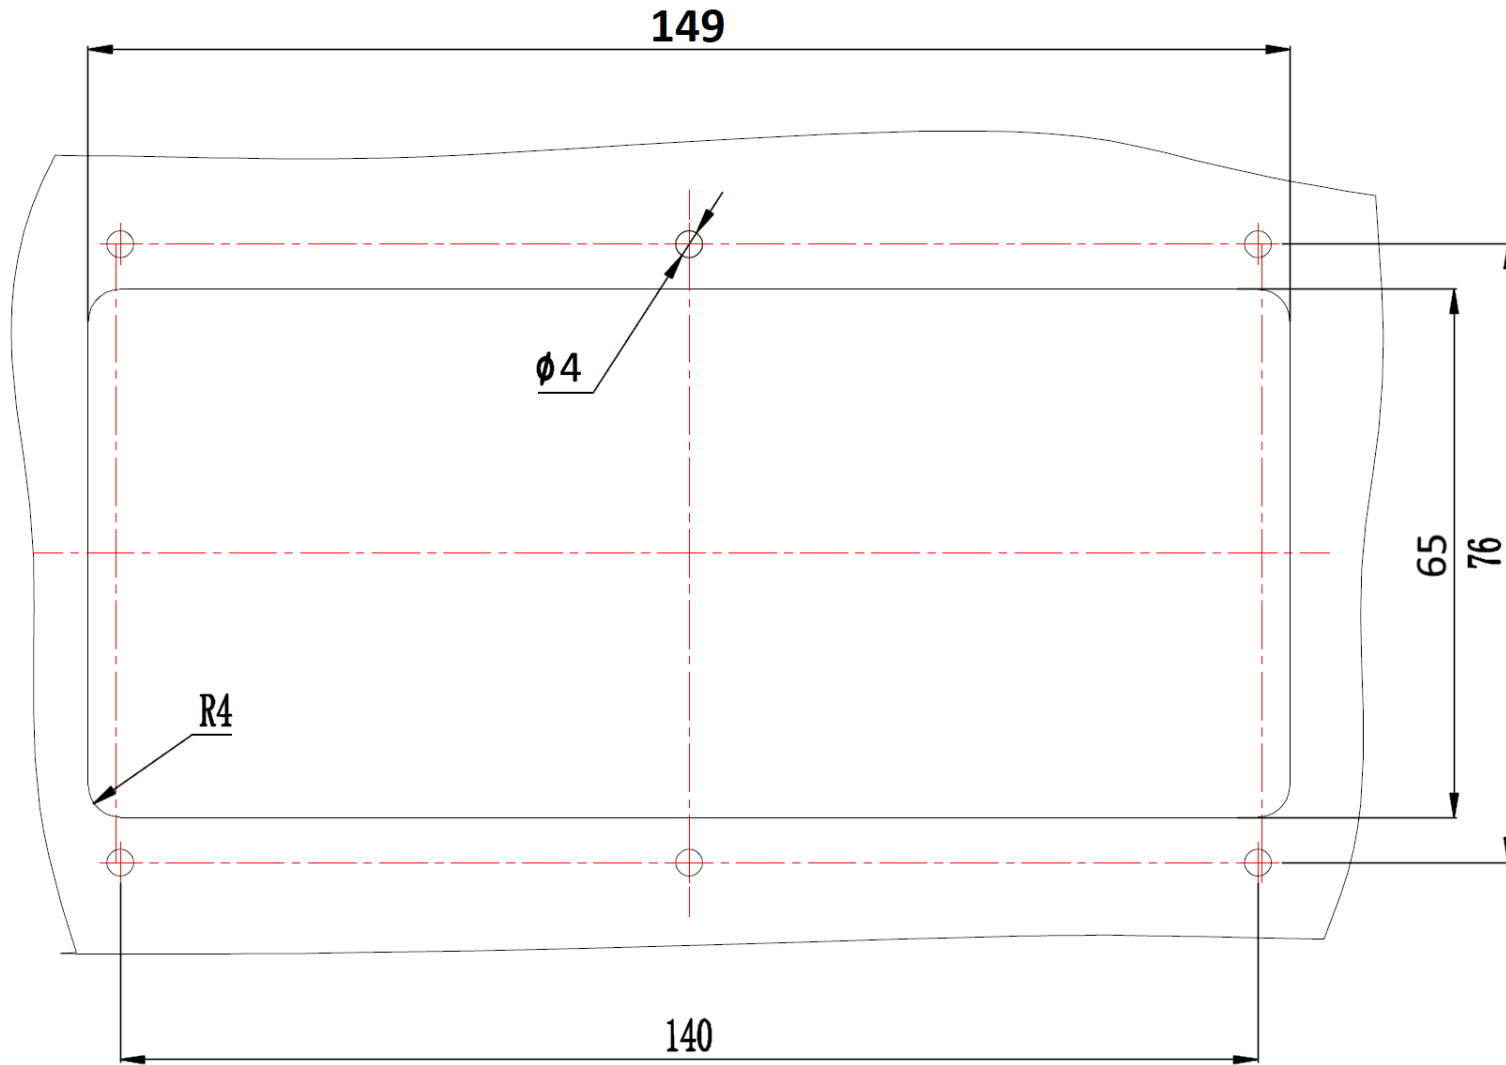

*Height variation explanatory note on the last page

6 MODULE

*Height variation explanatory note on the last page

Rear protective box external dimensions (mm)

Height	Width	Depth
65	112	5

*Height variation explanatory note on the last page

8 MODULE

*Height variation explanatory note on the last page

Rear protective box external dimensions (mm)

Height	Width	Depth
65	149	5

*Height variation explanatory note on the last page

C-Pak

Innovation - technology - quality

*Height variation explanatory note on the last page

Rear protective box external dimensions (mm)

Height	Width	Depth
65	222	5

*Height variation explanatory note on the last page

13 MODULE

*Height variation explanatory note on the last page

Rear protective box external dimensions (mm)

Height	Width	Depth
65	240	5

*Height variation explanatory note on the last page

18 MODULE

*Height variation explanatory note on the last page

Rear protective box external dimensions (mm)