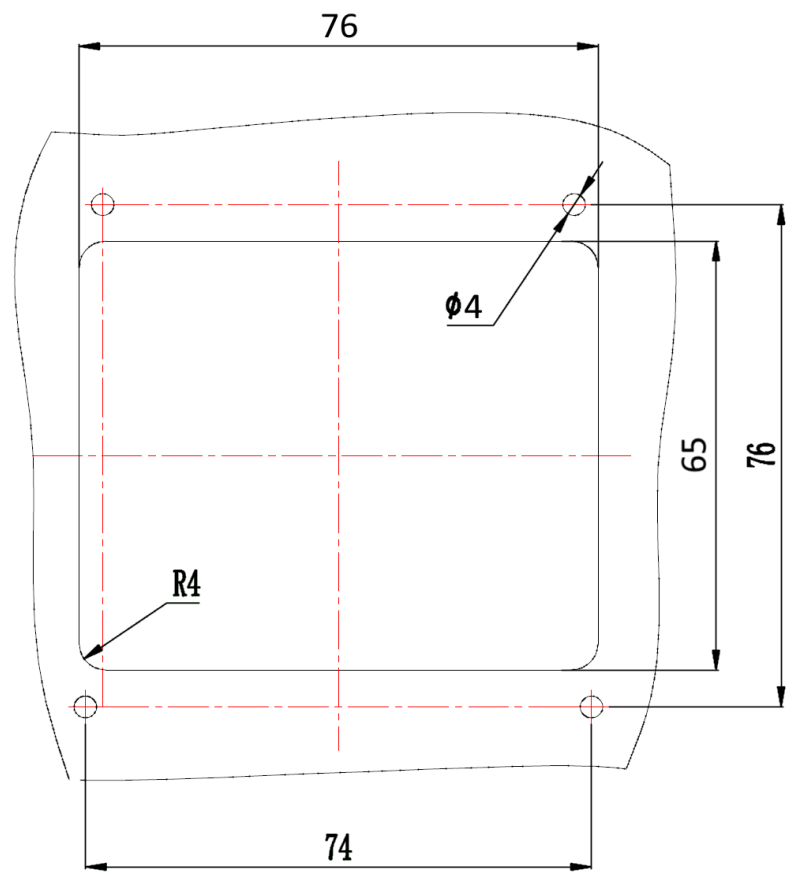

TECHNICAL DRAWINGS: CP ACCESS WINDOWS PROTECTED MK2

CP ACCESS WINDOWS PROTECTED TECHNICAL DRAWINGS

2 MODULE

Rear protective box external dimensions (mm)	
Height	60
Width	40
Depth	5

*Height variation explanatory note on the last page

3 MODULE

Rear protective box external dimensions (mm)

Height	Width	Depth
60	58	5

*Height variation explanatory note on the last page

4 MODULE

Rear protective box external dimensions (mm)

Height	Width	Depth
65	76	5

*Height variation explanatory note on the last page

6 MODULE

*Height variation explanatory note on the last page

Rear protective box external dimensions (mm)

Height	Width	Depth
65	112	5

*Height variation explanatory note on the last page

8 MODULE

*Height variation explanatory note on the last page

Rear protective box external dimensions (mm)

Height	Width	Depth
65	149	5

*Height variation explanatory note on the last page

C-Pak

Innovation - technology - quality