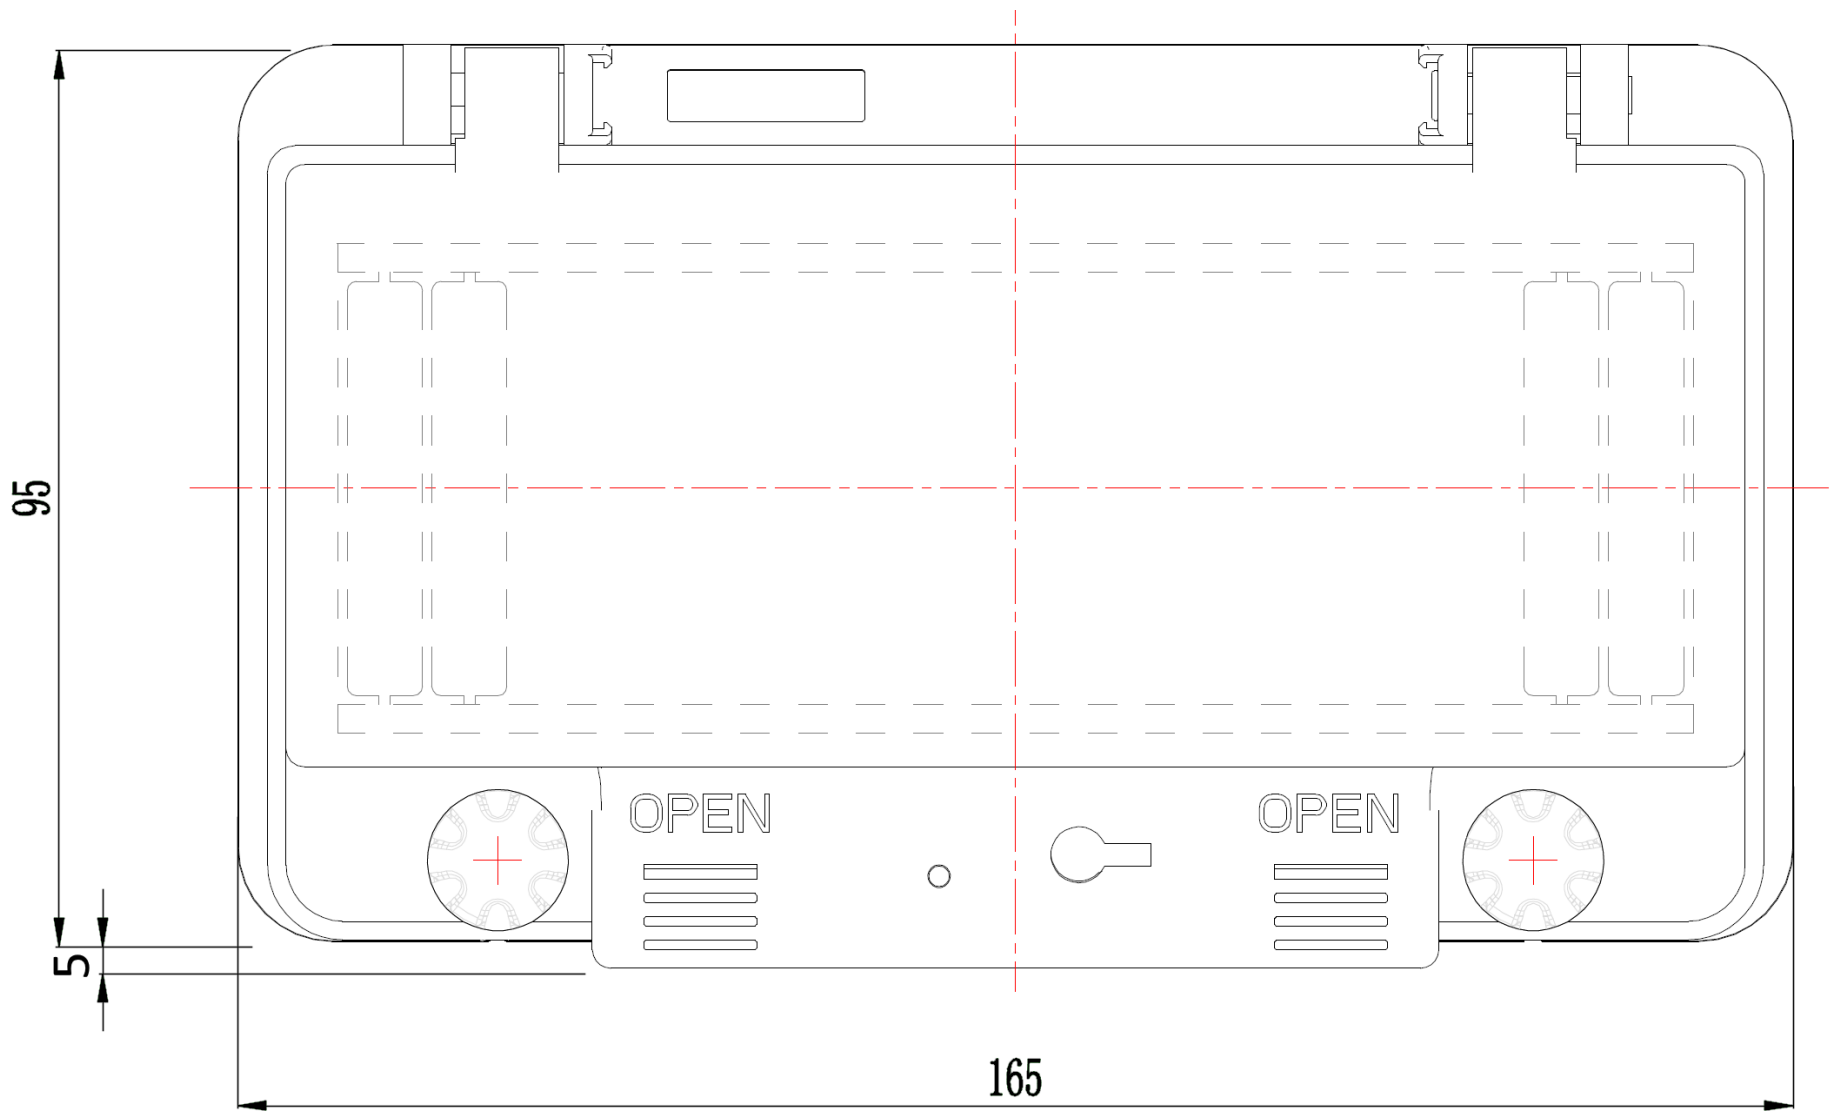

*Height variation explanatory note on the last page

6 MODULE

*Height variation explanatory note on the last page

Rear protective box external dimensions (mm)

Height	Width	Depth
65	112	5

*Height variation explanatory note on the last page

8 MODULE

*Height variation explanatory note on the last page

Rear protective box external dimensions (mm)

Height	Width	Depth
65	149	5

*Height variation explanatory note on the last page

C-Pak

Innovation - technology - quality

10 MODULE

*Height variation explanatory note on the last page

Rear protective box external dimensions (mm)

Height 1	Height 2	Width	Depth
59	62	176	5

*Height variation explanatory note on the last page

12 MODULE

*Height variation explanatory note on the last page

Rear protective box external dimensions (mm)

Height	Width	Depth
65	222	5

*Height variation explanatory note on the last page

13 MODULE

*Height variation explanatory note on the last page