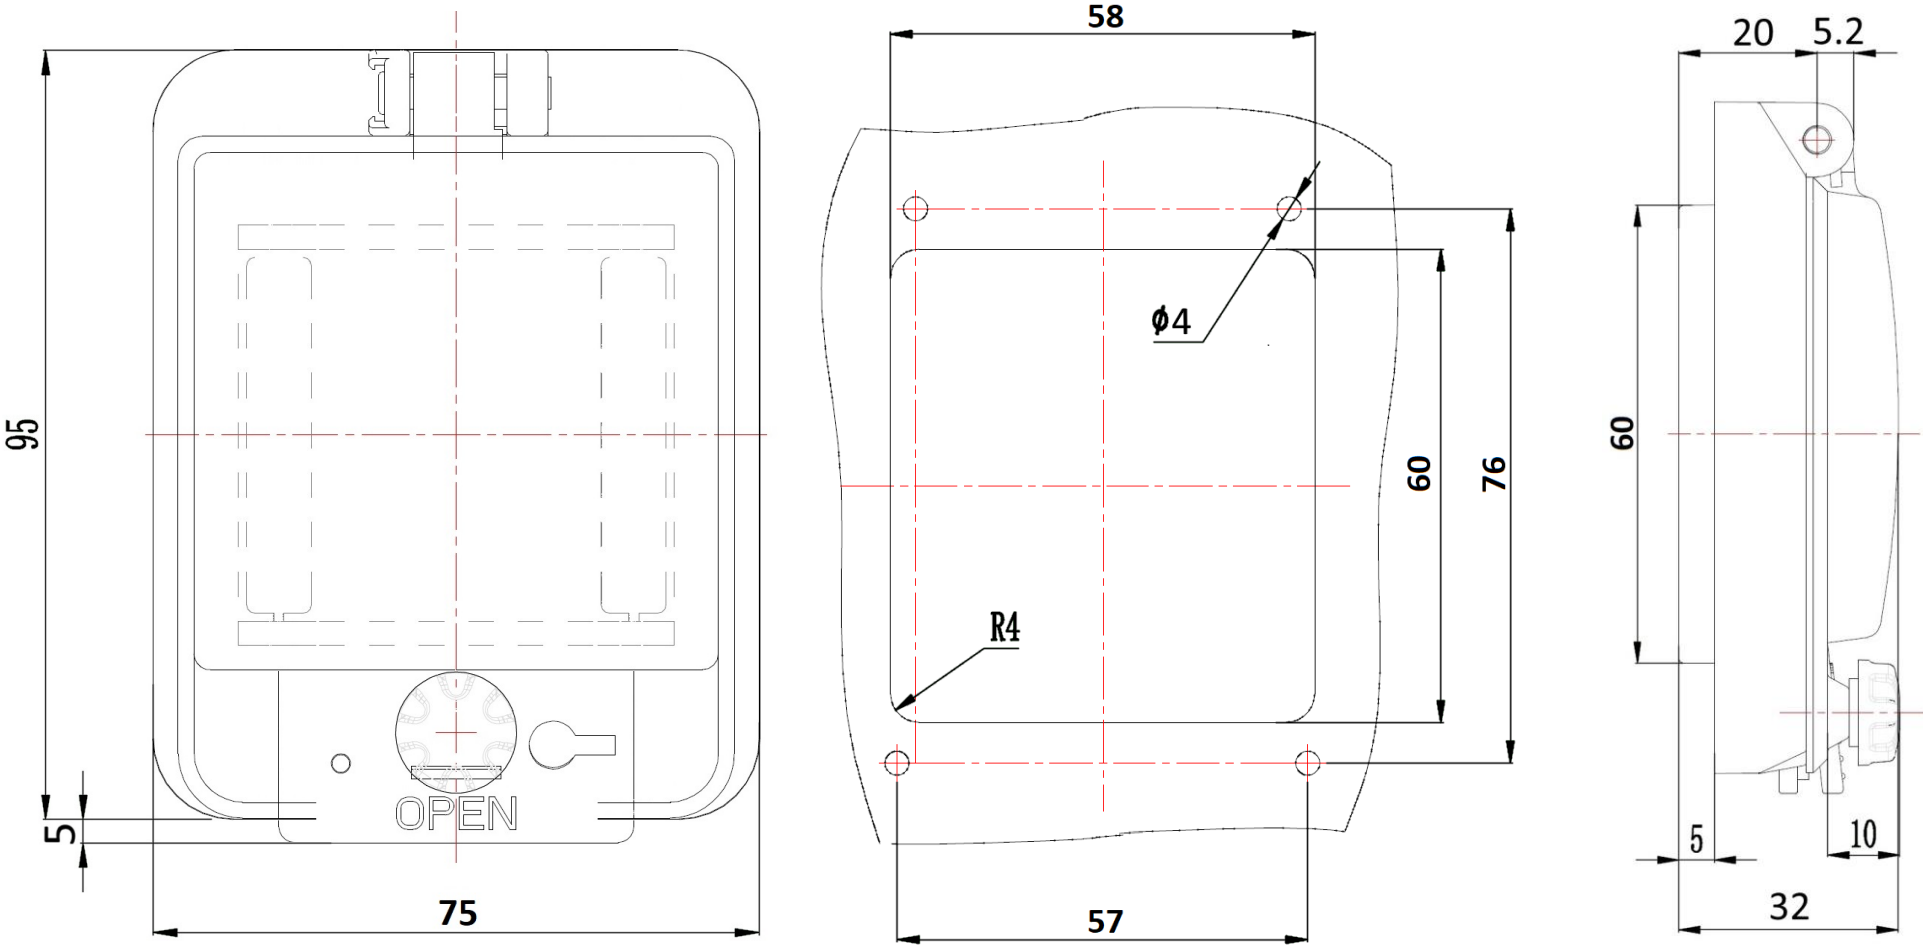

TECHNICAL DRAWINGS: CP ACCESS WINDOWS PROTECTED MK2

CP ACCESS WINDOWS PROTECTED TECHNICAL DRAWINGS

2 MODULE

Rear protective box external dimensions (mm)	
Height	60
Width	40
Depth	5

*Height variation explanatory note on the last page

3 MODULE

Rear protective box external dimensions (mm)

Height	Width	Depth
60	58	5

*Height variation explanatory note on the last page

4 MODULE

Rear protective box external dimensions (mm)

Height	Width	Depth
65	76	5

*Height variation explanatory note on the last page

6 MODULE

*Height variation explanatory note on the last page

Rear protective box external dimensions (mm)

Height	Width	Depth
65	112	5

*Height variation explanatory note on the last page

*Height variation explanatory note on the last page

Rear protective box external dimensions (mm)

Height	Width	Depth
65	222	5

*Height variation explanatory note on the last page

13 MODULE

*Height variation explanatory note on the last page