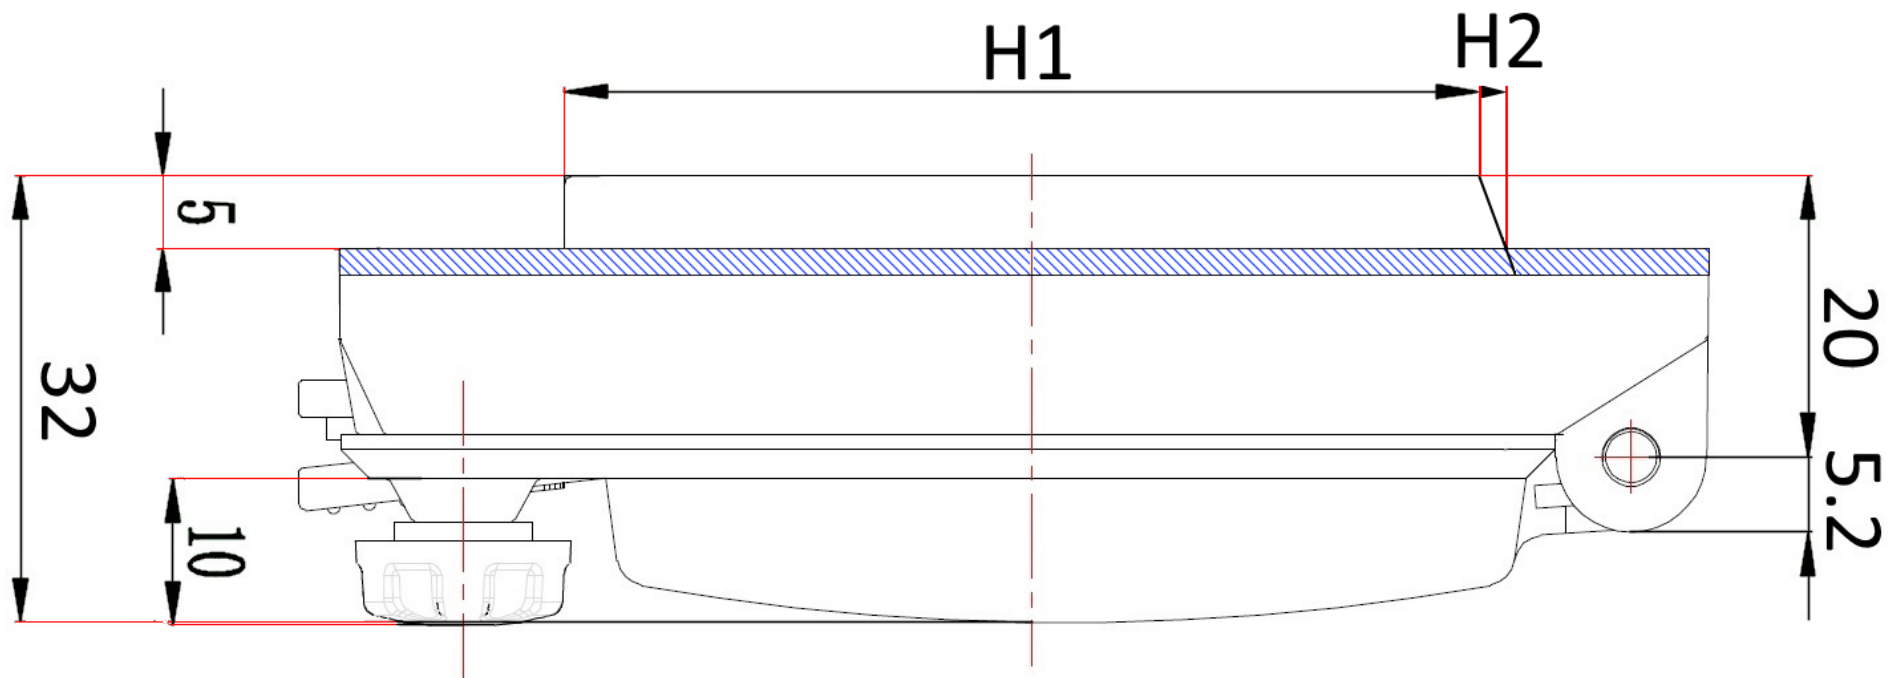

*Height variation explanatory note on the last page

Rear protective box external dimensions (mm)

Height	Width	Depth
65	222	5

*Height variation explanatory note on the last page

13 MODULE

*Height variation explanatory note on the last page

Rear protective box external dimensions (mm)

Height	Width	Depth
65	240	5

*Height variation explanatory note on the last page

18 MODULE

*Height variation explanatory note on the last page

Rear protective box external dimensions (mm)

Height 1	Height 2	Width	Depth
58	61	330	5

*Height variation explanatory note on the last page

HEIGHT VARIATION

Rear protective box external dimensions explanatory note

Height 1	The height measurement of the back box
Height 2	The height measurement of the back box at the at the rear of the window.