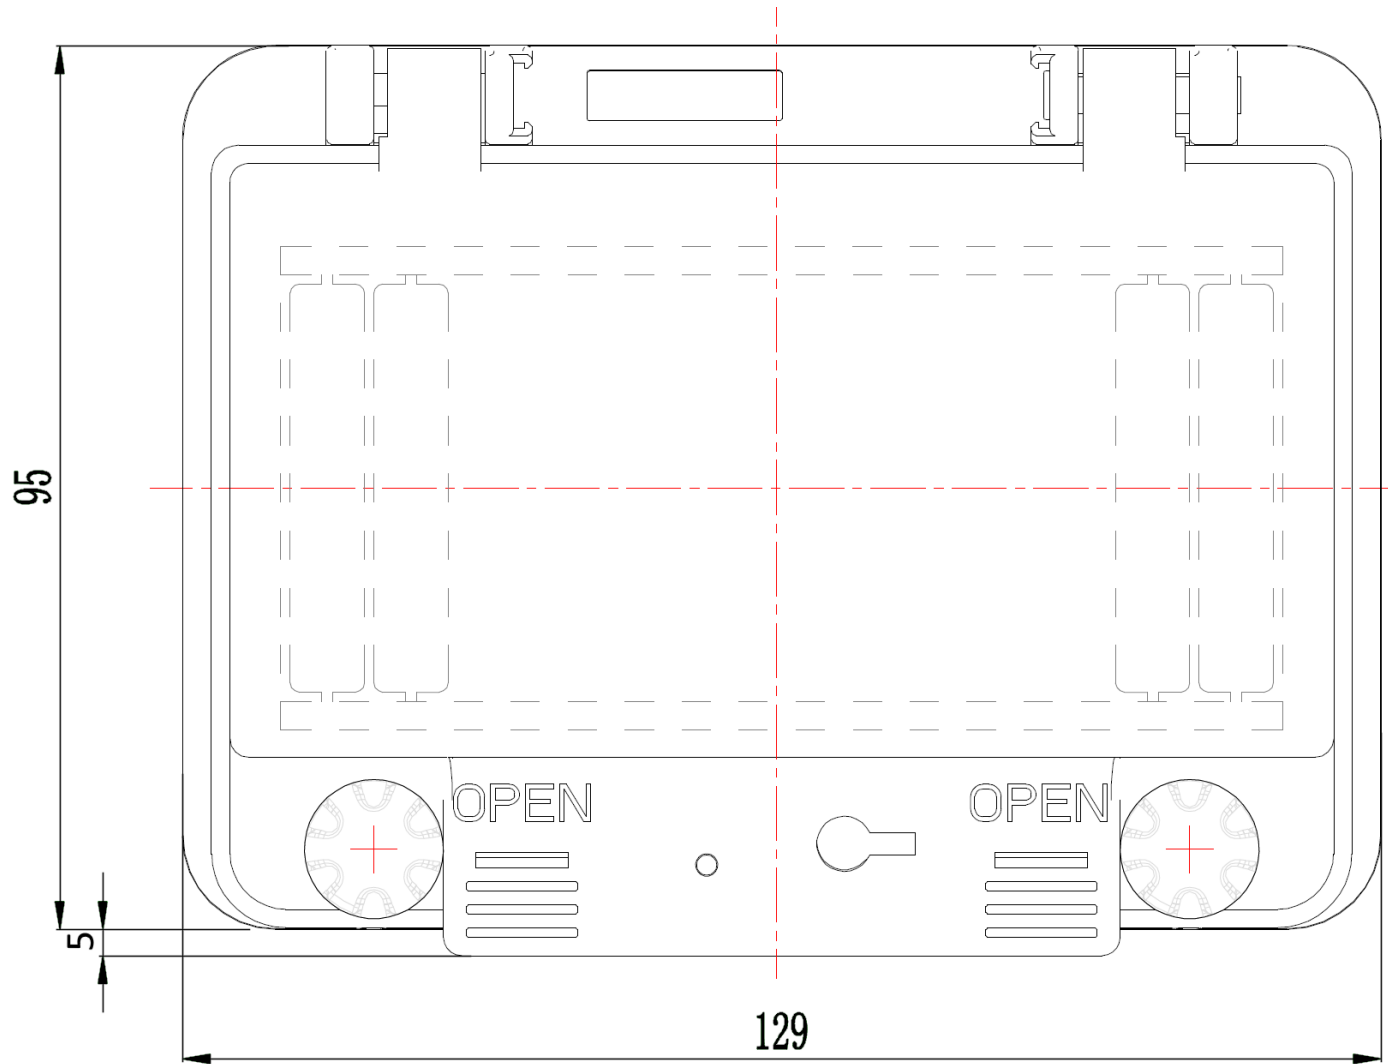

TECHNICAL DRAWINGS: CP ACCESS WINDOWS PROTECTED MK2

CP ACCESS WINDOWS PROTECTED TECHNICAL DRAWINGS

2 MODULE

Rear protective box external dimensions (mm)	
Height	60
Width	40
Depth	5

*Height variation explanatory note on the last page

3 MODULE

Rear protective box external dimensions (mm)

Height	Width	Depth
60	58	5

*Height variation explanatory note on the last page

4 MODULE

Rear protective box external dimensions (mm)

Height	Width	Depth
65	76	5

*Height variation explanatory note on the last page

6 MODULE

*Height variation explanatory note on the last page

Rear protective box external dimensions (mm)

Height	Width	Depth
65	112	5

*Height variation explanatory note on the last page

*Height variation explanatory note on the last page

Rear protective box external dimensions (mm)

Height	Width	Depth
65	222	5

*Height variation explanatory note on the last page

13 MODULE

*Height variation explanatory note on the last page