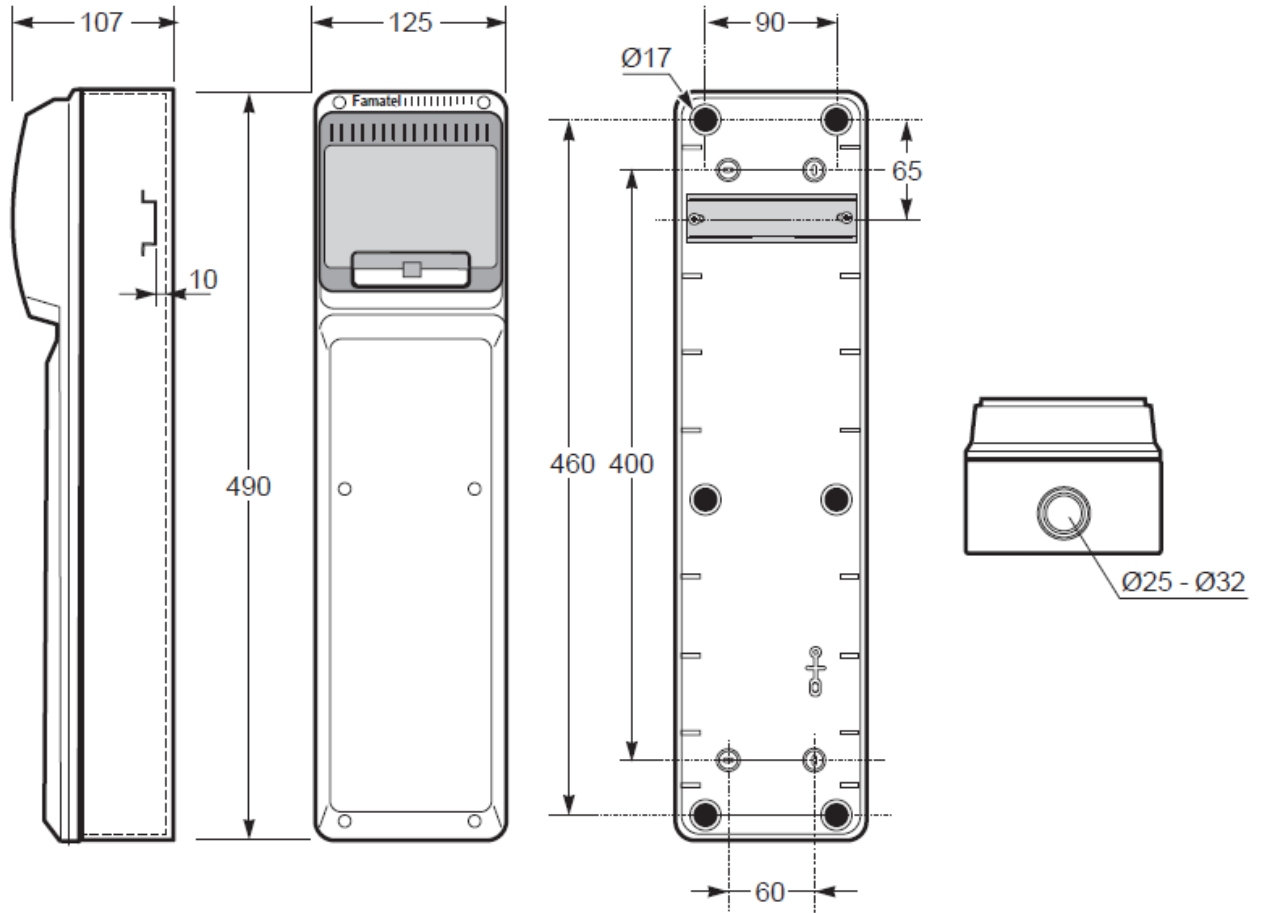

## TECHNICAL DATA: CP-39 Enclosures

### CP-3950 ENCLOSURE TECHNICAL DRAWING