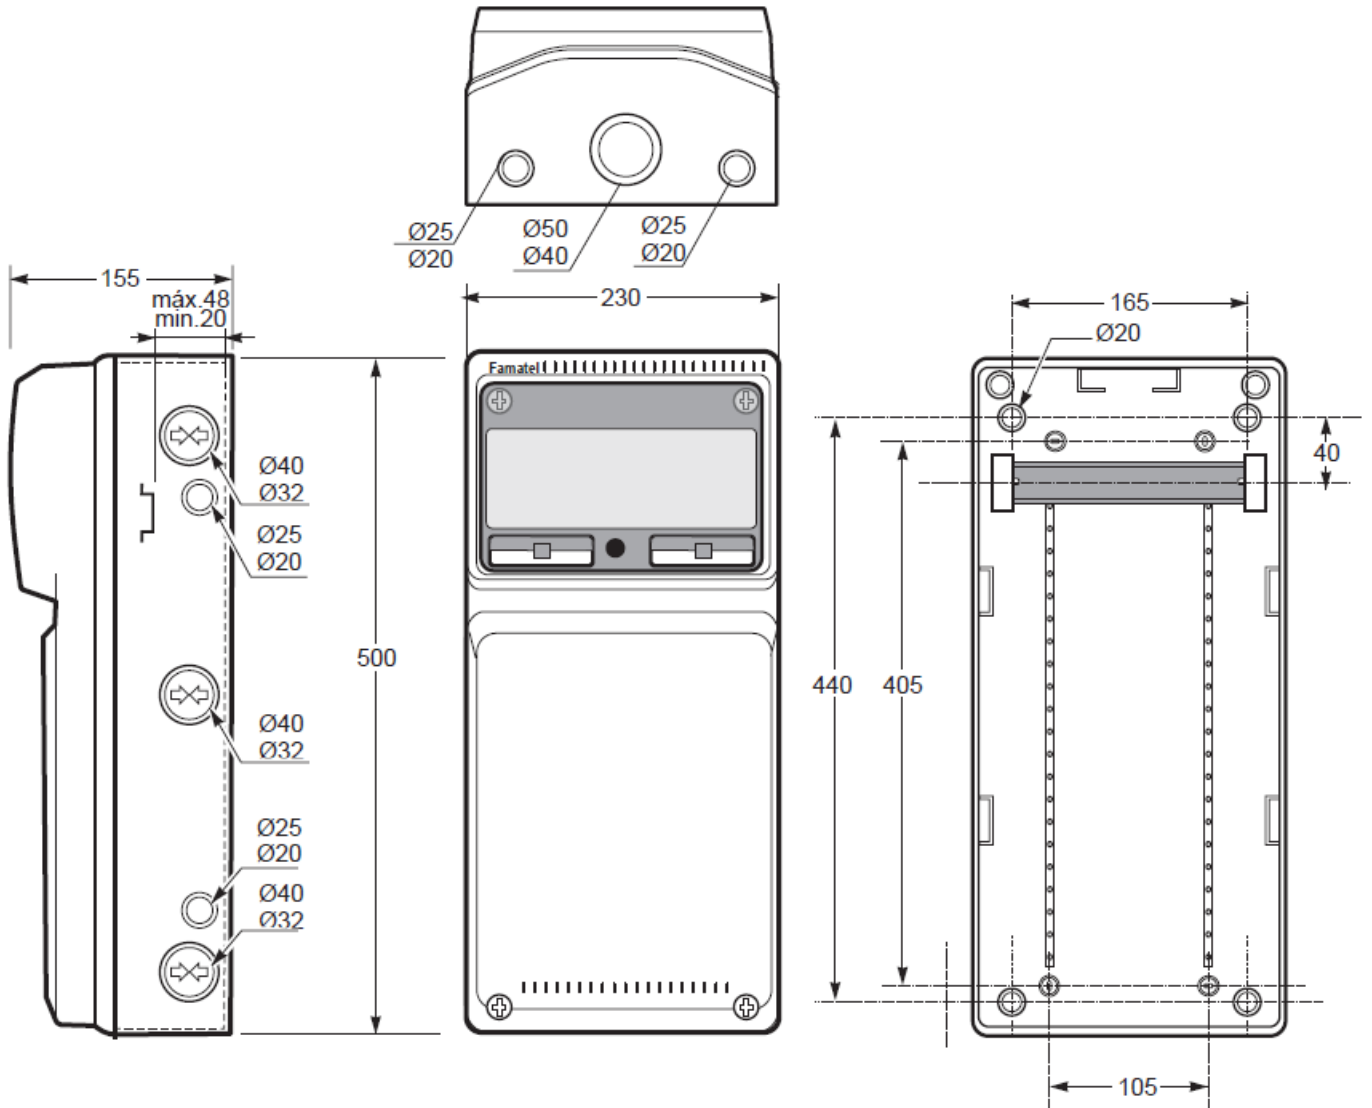

CP-3951 ENCLOSURE