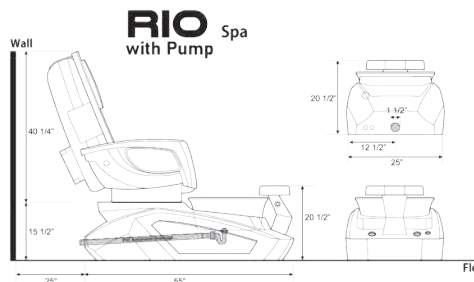

Optional:

Color :

Base Tub:

Cover Padset: