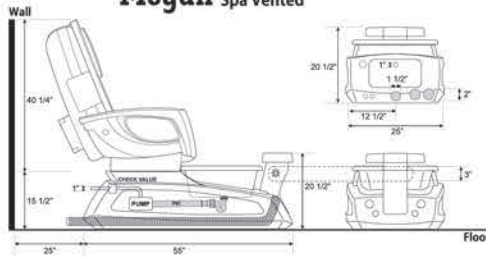

Megan Spa Vented