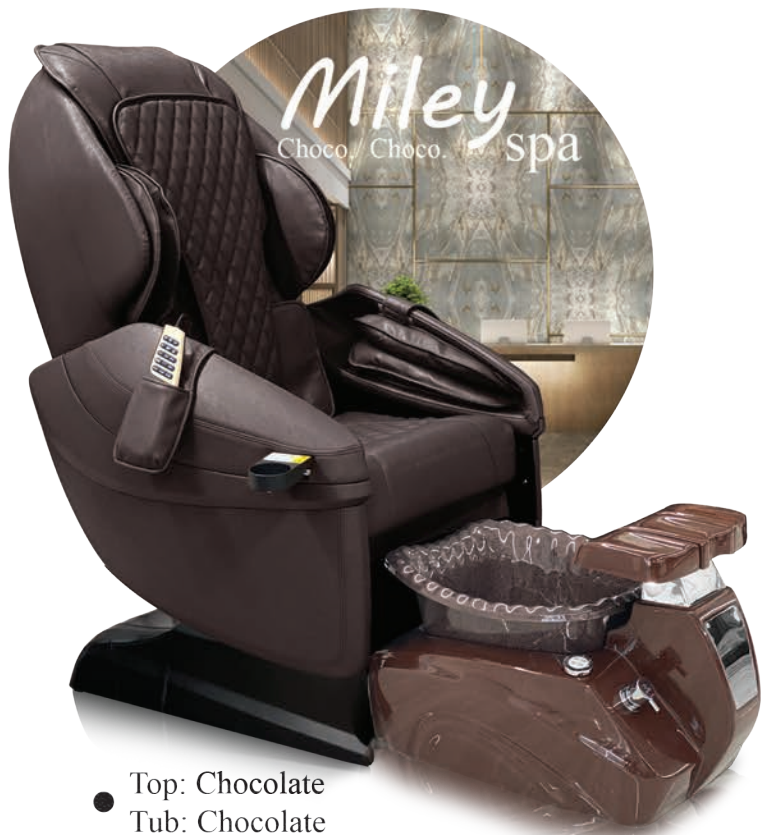

- Top: Black  
Tub: Black-White

- Top: Cappuccino  
Tub: Cappuccino

Miley  
Silver/White-Glass spa

- Top: Silver  
Tub: White-Glass

Miley  
Choco/Choco spa

- Top: Chocolate  
Tub: Chocolate

DOVER 9G  
Silver 9+