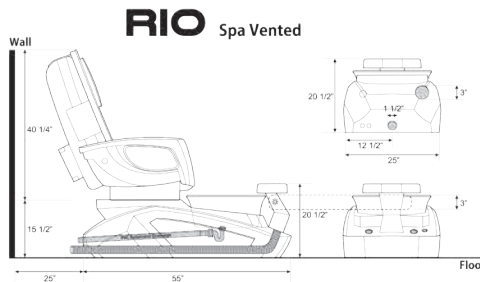

Optional:

Color :

Base Tub:

Cover Padset: