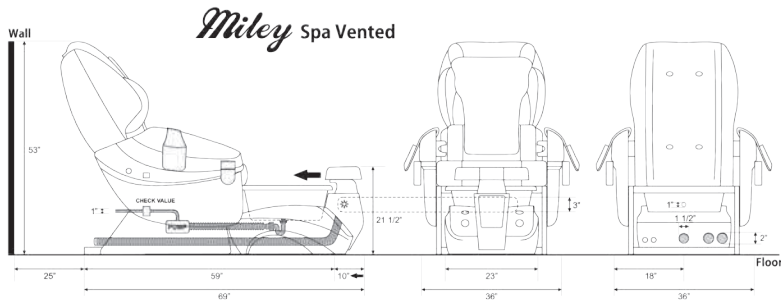

## Optional:

Auto-Fill

VENT Pipe

Smart Control

Drain Pump

Air JET

Magnet JET

Miley  
Silver/ Gray-G spa