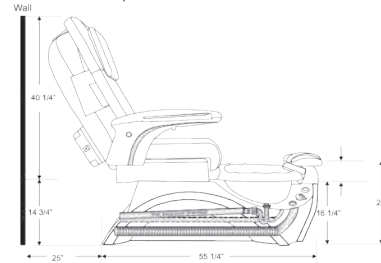

Optional:

Color :

Base Tub:

Cover Padset: