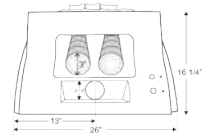

**Color :**

**Base Tub:**

**Cover Padset:**

**DOVER** Spa

**DOVER** Spa Vented

DOVER 9w  
White 21

DOVER 9Bx  
Silver 9+

DOVER 9  
Silver 21