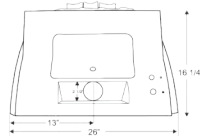

**Color :**

**Base Tub:**

**Cover Padset:**

**DOVER** Spa

**DOVER** Spa Vented

DOVER 9w  
White 21

DOVER 9Bx  
Silver 9+

DOVER 9  
Silver 21