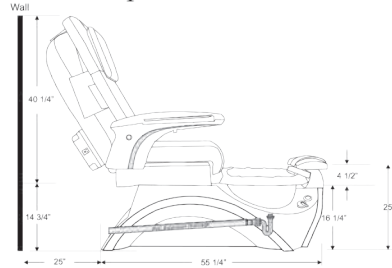

Optional:

Color :

Base Tub:

Cover Padset:

DOVER Spa