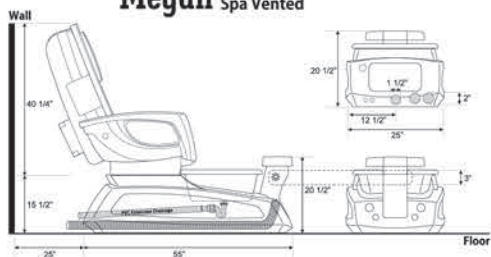

Smart Control

Drain Pump

Air JET

Magnet JET

**Color :**

**Base Tub:**

**Cover Padset:**

**Megan Spa Vented**