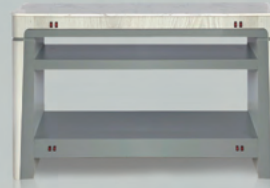

TAYLOR FURNITURE

Wood

Wood

Marble