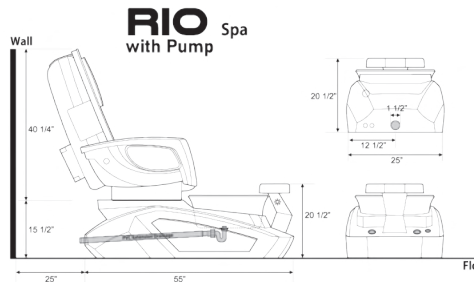

Smart Control

Drain Pump

Air JET

Magnet JET

RIO 24C
Cappuccino 21

Flat footrest

Light Led

3D Bowl