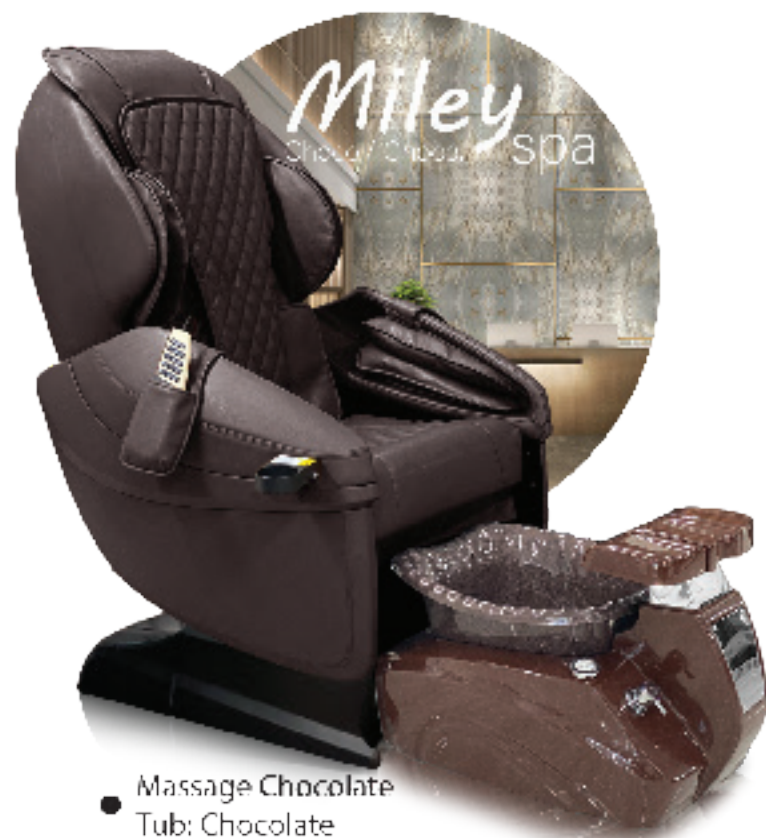

Optional:

Auto-Fill

VENT Pipe

Smart Control

Drain Pump

Air JET

Magnet JET

A large, high-end spa chair with a matching ottoman is the central focus. The chair is upholstered in a dark gray material with a quilted pattern on the backrest and armrests. It features a control panel on the right armrest and a cup holder. The ottoman is also upholstered in the same material and has a decorative, shimmering silver-colored basin on top. The setting is a sophisticated room with white marble flooring, a built-in shelving unit with various decorative items, and a large abstract artwork on the wall.

Miley
Silver/ Gray-G spa

- Massage Black
Tub: Black-White

- Massage Cappuccino
Tub: Cappuccino

- Massage Silver
Tub: White-Glass

- Massage Chocolate
Tub: Chocolate

DOVER 95
Silver 21

DOVER 24G
Black 21

Optional: