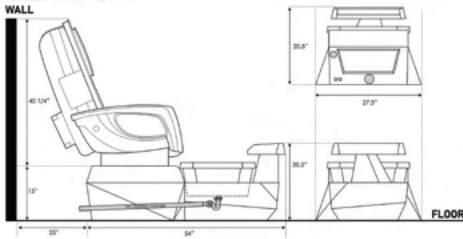

PIONEER SPA