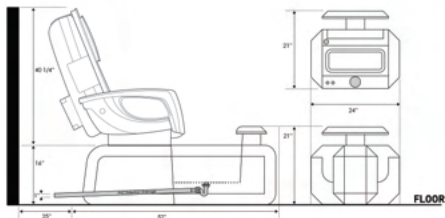

Thunderbird Spa
WALL