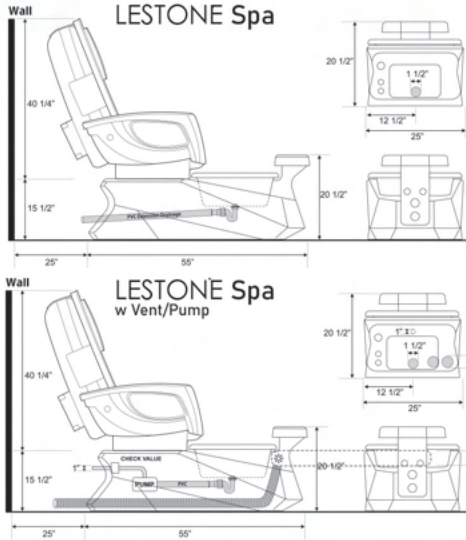

LESTONE^{Spa}

**STRONG
LIKE STONE**

LESTONE 24G
Black 21

Optional: