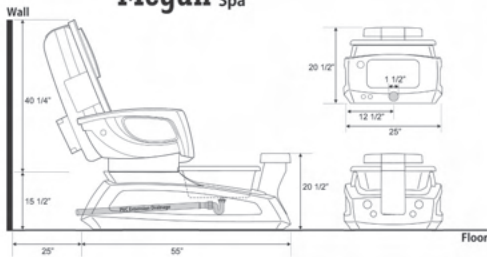

VENT Pipe

Smart Control

Drain Pump

Air JET

Magnet JET

Megan Spa

Megan Spa Vented

Cozy LED Light