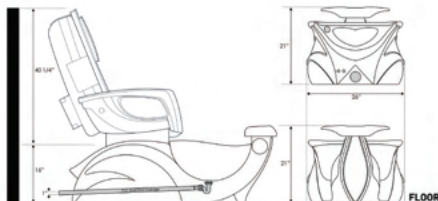

PEARL SPA

WALL

PEARL SPA W/VENT+PUMP

WALL