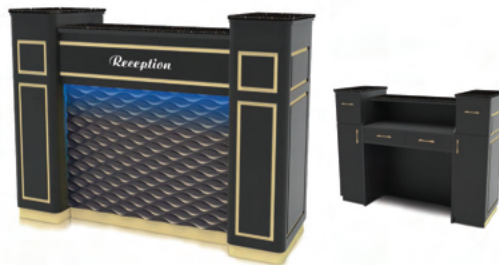

Atlanta Polish & Powder W Cabinet

Dimension: L52" x W15" x H80"

NOIRE Collection

Wood

Marble

Noire Reception 3D w LED

Dimension: L60" x W21" x H45"

Noire Double Sink