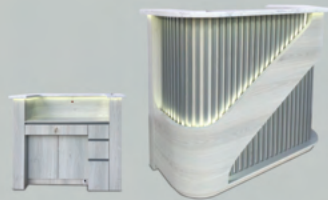

Wood

Marble

Taylor Pedi Cart Low
L:14"x W:17"x H:30.5"

Taylor Single Sink
L:36"x W:17"x H:30.5"

Taylor Double Sink
L:58"x W:17"x H:30.5"

Taylor Reception 3D 60
L:65" x W:42.5" x H:43"

Taylor Reception 60
L:62" x W:24" x H:41"