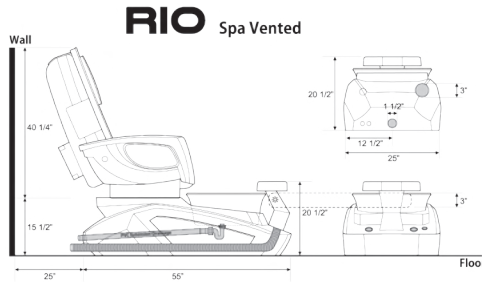

Smart Control

Drain Pump

Air JET

Magnet JET

RIO 24C
Cappuccino 21

Flat footrest

Light Led

3D Bowl