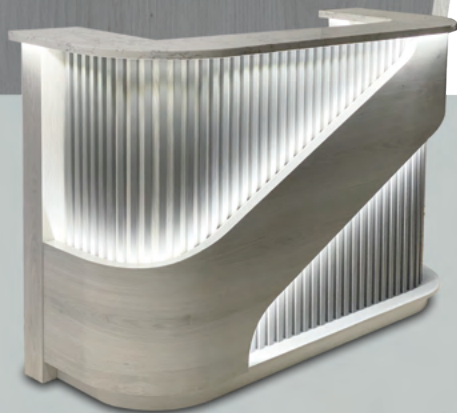

TAYLOR FURNITURE

Taylor Single Table 39
L:39.5"x W:17"x H:30.5"