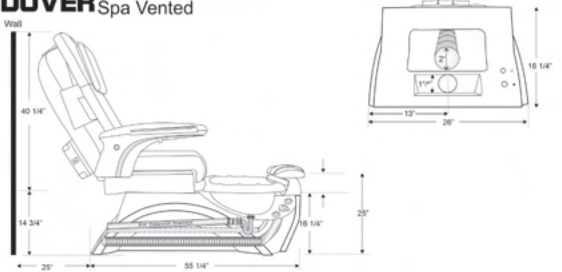

DOVER Spa Vented