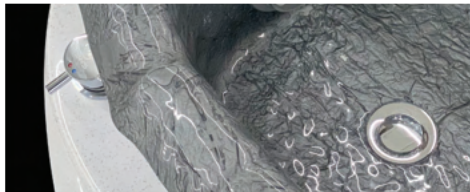

Gray Silver

Cover Padset:

Black Cap. Choc. Silver Cream Red White Black Crocodile

DOVER Spa

DOVER Spa Vented

Flat
Footrest

3 Levels

3D Non-Breaking
Bowl