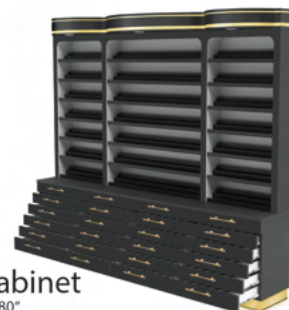

Noire Triple Cabinet

Dimension: L90" x W15" x H80"