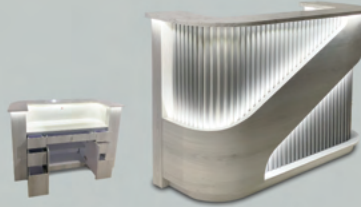

Taylor Reception U Big
L:65" x W:26" x H:46"