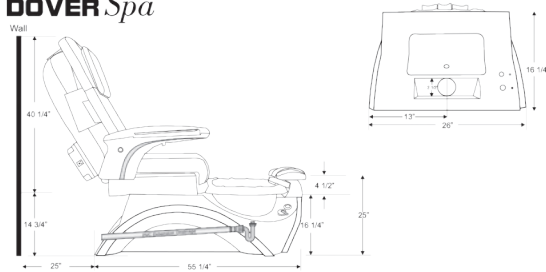

Gray Silver

Cover Padset:

Black Cap. Choc. Silver Cream Red White Black Crocodile

DOVER Spa

DOVER Spa Vented

Flat
Footrest

3 Levels

3D Non-Breaking
Bowl