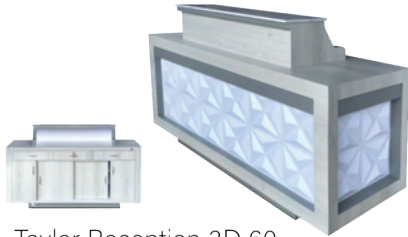

Wood

Marble

Taylor Pedi Cart Low
L:14"x W:17"x H:30.5"

Taylor Single Sink
L:36"x W:17"x H:30.5"

Taylor Double Sink
L:58"x W:17"x H:30.5"

Taylor Reception 3D 60
L:65" x W:42.5" x H:43"

Taylor Reception 60
L:62" x W:24" x H:41"