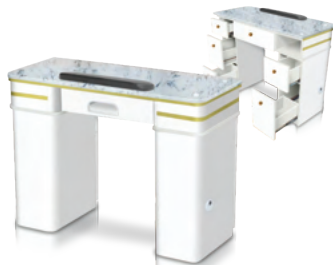

Bali Single Table

Dimension: L39" x W16.5" x H31"