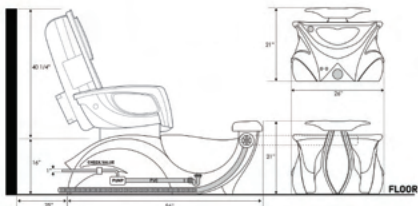

PEARL 24G
Cappuccino 21

PEARL SPA

WALL

PEARL SPA W/VENT+PUMP

WALL

Epoxy
Material

Optional:

Auto-Fill