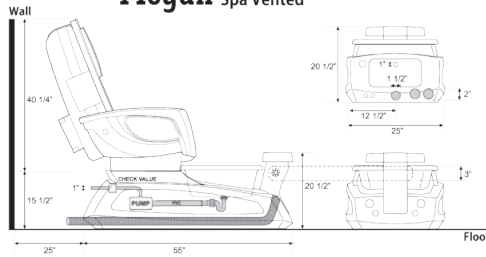

VENT Pipe

Smart Control

Drain Pump

Air JET

Magnet JET

Megan Spa

Megan Spa Vented

Cozy LED Light