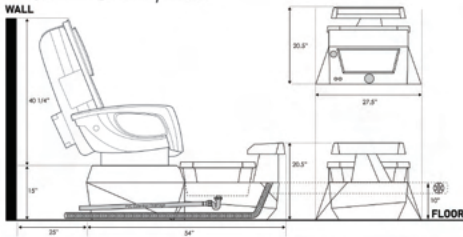

PIONEER SPA W/VENT

Optional: