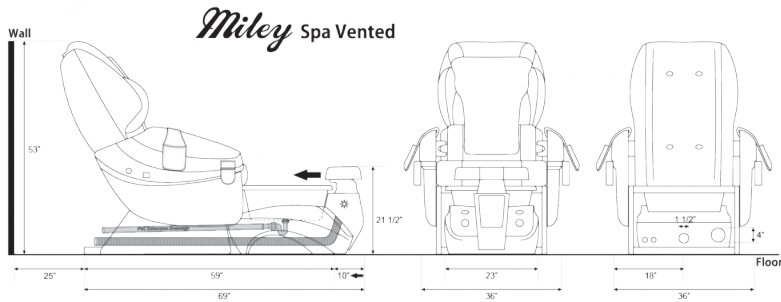

Optional:

Auto-Fill

VENT Pipe

Smart Control

Drain Pump

Air JET

Magnet JET

A large, high-end spa chair with a matching ottoman is the central focus. The chair is upholstered in a dark gray material with a quilted pattern on the backrest and armrests. It features a control panel on the right armrest and a cup holder. The ottoman is also upholstered in the same material and has a decorative, shimmering silver-colored basin on top. The setting is a sophisticated room with white marble flooring, a built-in shelving unit with various decorative items, and a large abstract artwork on the wall.