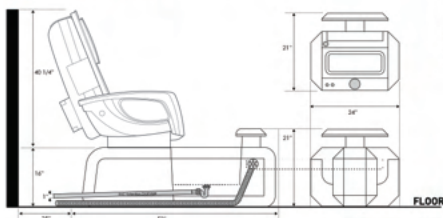

Thunderbird Spa w VENT
WALL