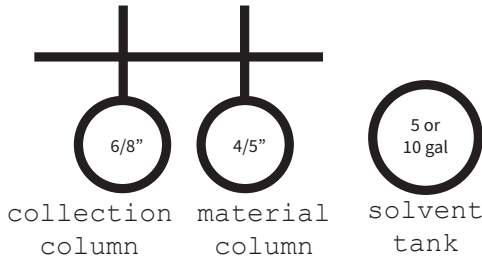

liquid CO₂ cooling for column and tank

chiller for solvent recovery

Bipod Capacity:

	Material	Solvent
S	2x 3-5 lb columns	50-90 lbs
M	2x 5-7 lb columns	80-120 lbs
L	2x 8-10 lb columns	100-300 lbs

Quadrapod