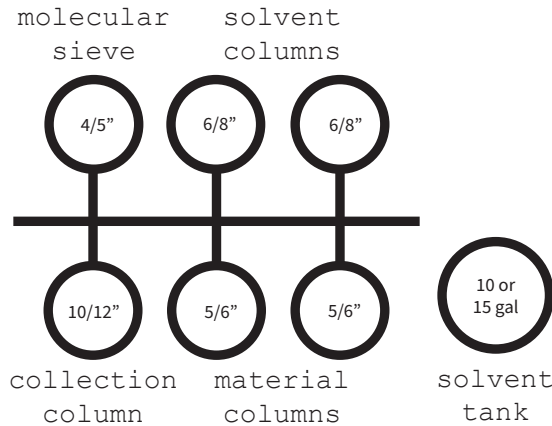

liquid CO₂ cooling for columns

chiller for solvent recovery

Quadrapod Capacity:

	Material	Solvent	Collection
S	2x 2 - 5 lb columns	50 - 75 lbs	30 lbs
M	2x 5 - 9 lb columns	75 - 100 lbs	55 lbs

Hexapod

liquid CO₂ for chilling and recovering solvent