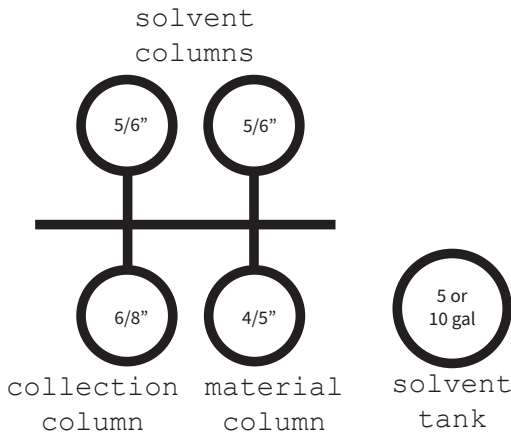

Quadrapod

liquid CO₂ cooling for columns

chiller for solvent recovery

Quadrapod Capacity:

	Material	Solvent	Collection
S	2x 2 - 5 lb columns	50 - 75 lbs	30 lbs
M	2x 5 - 9 lb columns	75 - 100 lbs	55 lbs