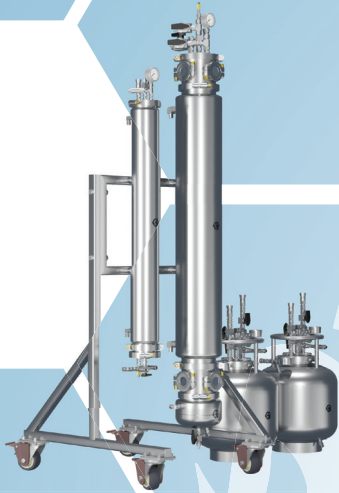

Bizzybee

Mono-Rack Systems

Modular Hydrocarbon Extraction Systems designed with versatility and easy scalability

Bipod

Smallest option

2 Columns:

- 1 x Material
- 1 x Collection
- 2 x Tanks (5 or 10 gallon)

Liquid CO₂-cooled Material Column

Dry ice Tanks or chiller-cooled Material Column and Tanks

Passive or Active Recovery

Quadrapod

Bipod + Solvent and Molecular Sieve

4 Columns:

- 1 x Material
- 1 x Solvent
- 1 x Collection
- 1 x Molecular Sieve
- (MolSieve can be switched out for 2nd Solvent Column)*
- 1 x Tank (5 or 10 gallon)

Liquid CO₂-cooled Material and Solvent Columns with dry ice or vacuum-jacketed Tank

Option to replace Liquid CO₂ with chillers

Passive or active recovery

Hexapod

6 Columns:

- 2 x Material Columns (*Small, Medium, or Large size*)
- 2 x Solvent Columns (*Medium or Large size*)
- 1 x Collection
- 1 x Molecular Sieve
- 1 x Tank (*10 or 15 gallon*)