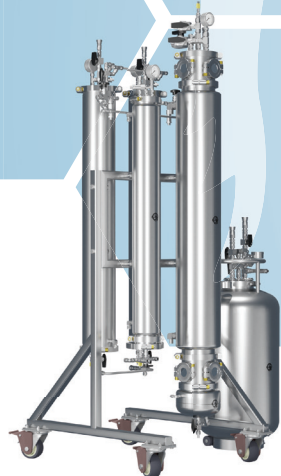

Bizzybee

Mono-Rack Systems

Modular Hydrocarbon Extraction Systems designed with versatility and easy scalability

Bipod

Smallest option

2 Columns:

- 1 x Material
- 1 x Collection
- 2 x Tanks (5 or 10 gallon)

Liquid CO₂-cooled Material Column

Dry ice Tanks or chiller-cooled Material Column and Tanks

Passive or Active Recovery

Quadrapod

Bipod + Solvent and Molecular Sieve

4 Columns:

- 1 x Material
- 1 x Solvent
- 1 x Collection
- 1 x Molecular Sieve
- (MolSieve can be switched out for 2nd Solvent Column)*
- 1 x Tank (5 or 10 gallon)

Liquid CO₂-cooled Material and Solvent Columns with dry ice or vacuum-jacketed Tank

Option to replace Liquid CO₂ with chillers

Passive or active recovery

Hexapod

6 Columns:

- 2 x Material Columns (*Small, Medium, or Large size*)
- 2 x Solvent Columns (*Medium or Large size*)
- 1 x Collection
- 1 x Molecular Sieve
- 1 x Tank (*10 or 15 gallon*)