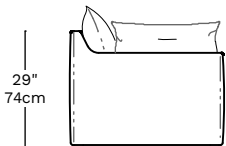

The Details:

Dimensions:	29"h x 105"w x 39 ½"d, also available as 96"w
Seat height:	20"
Seat Depth:	25"
Arm Height:	24 ½"
Legs:	Recessed for floating look
Made with:	Sinuous spring suspension Top quality rebound foam throughout Rubber synthetic blend foam as main seating area, feather/down pillows
Assembly Instructions:	Large sofa comes available in 2 sections. Alligator clips secure the units together.
SKU #:	1004-A, 1004-B