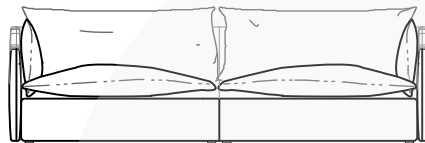

Features We Love:

- Knife edge pillows, add to its relaxed charm.
- 2 lengths and extra deep for more pillows and people.
- Thin profile arms create larger lounging area.
- The soft and cloud-like feel is supported by a solid base and frame to ensure its relaxed feel, holds its shape for years to come.
- Optional linen slipcover for that additional organic, natural feel.
- Remove the feather toppers for a single sleeper bed.

The Details:

Dimensions:	29"h x 105"w x 39 ½"d, also available as 96"w
Seat height:	20"
Seat Depth:	25"
Arm Height:	24 ½"
Legs:	Recessed for floating look
Made with:	Sinuous spring suspension Top quality rebound foam throughout Rubber synthetic blend foam as main seating area, feather/down pillows
Assembly Instructions:	Large sofa comes available in 2 sections. Alligator clips secure the units together.
SKU #:	1004-A, 1004-B