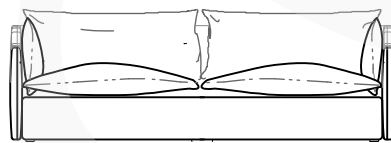

96"
244cm

1004-B

ffabb
home.