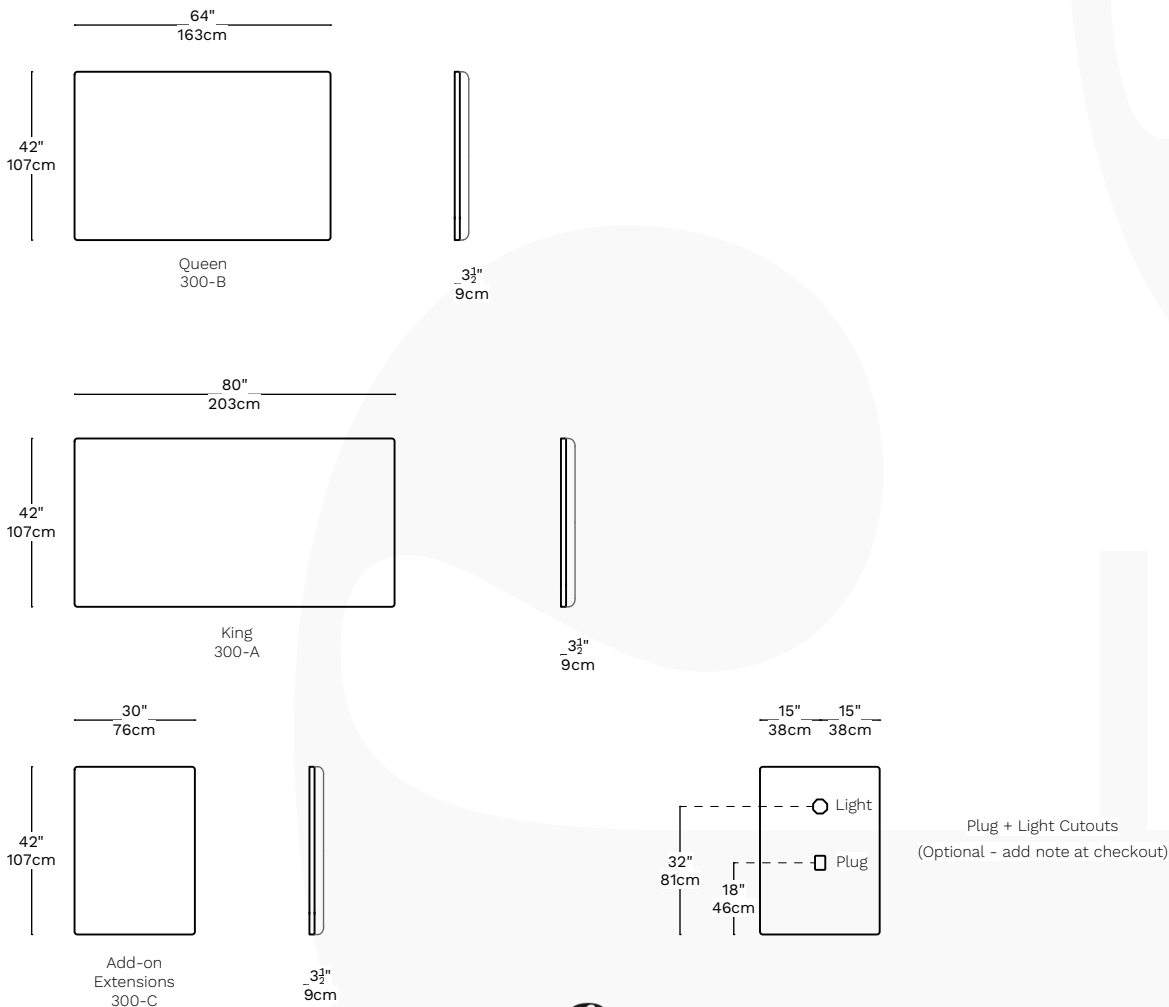

LaLa - Low

INSERT TEXT

Features We Love:

- Easy to install, and take with you if you move home.
- Low Scandinavian appeal.

The Details:

Dimensions: Queen: 64"W x 42"H x 3 1/2"D
King: 80"W x 42"H x 3 1/2"D
Add-ons: 30"W x 42"H x 3 1/2"D (Pack of 3)

Made with: Certified birch plywood frame. Top quality rebound foam in your choice of fabric, foam padded back.

Assembly Instructions: One half of French cleats attach to the wall. Headboard clips easily into place. Headboard can also be screwed to metal bed frame as an alternative. All assembly with detailed installation kit.

Cutouts (Optional): Add note during checkout if plug boxes / sconce boxes are required.

SKU #: Queen 300-A, King 300-B, Add-on Extensions 300-C

ffabb
home.