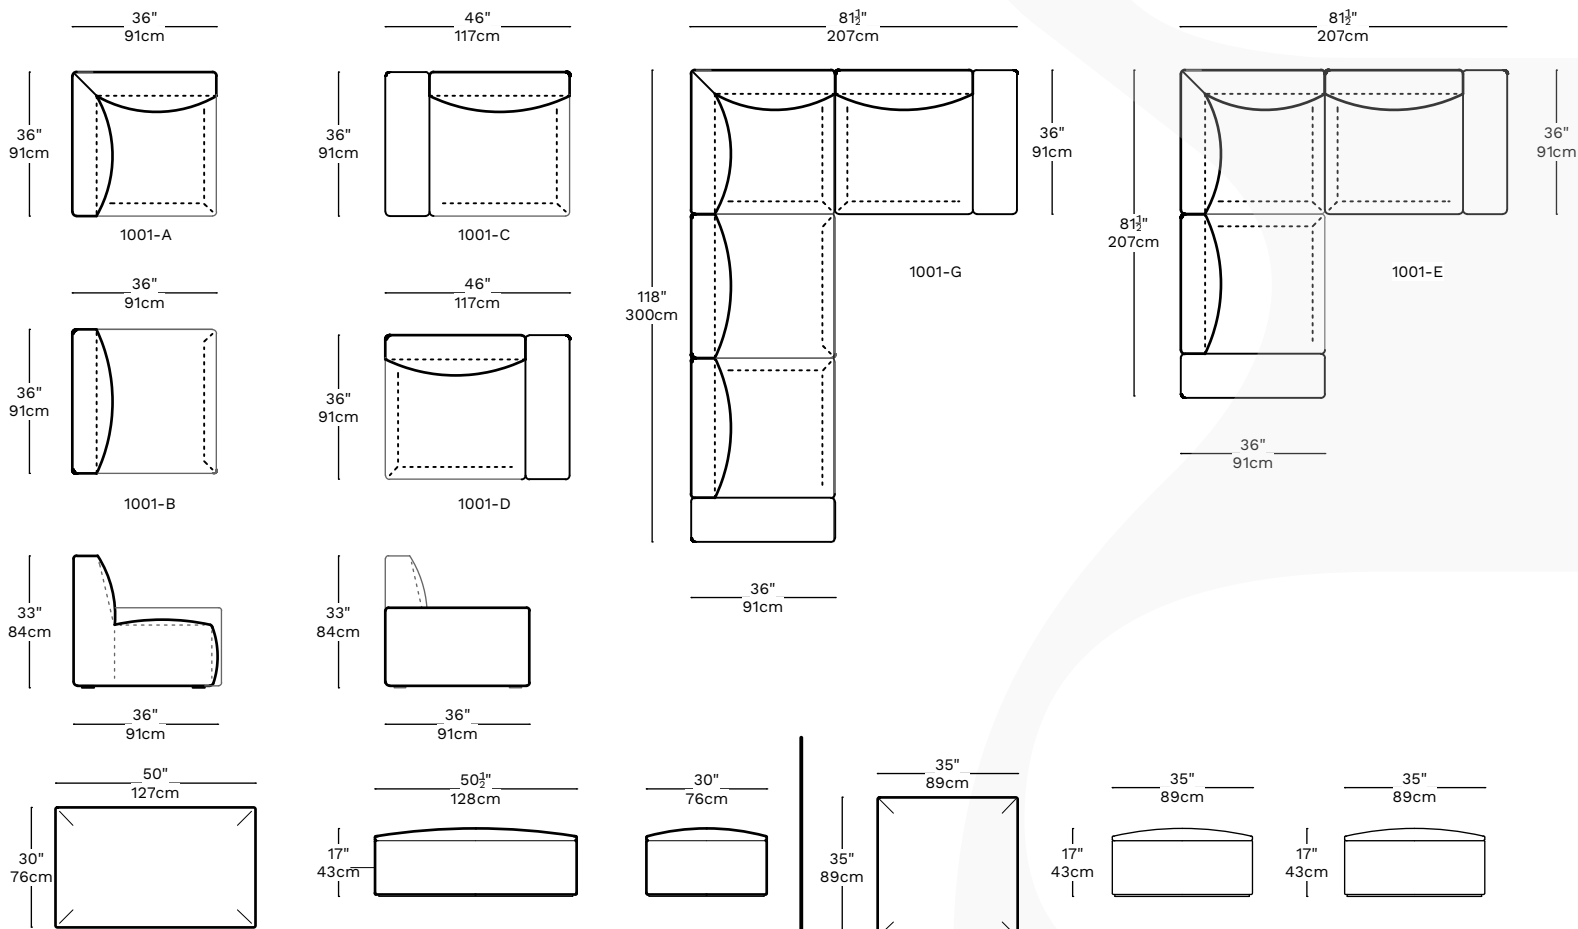

Jumbalow

Inspired by Jumbo – this sofa can create a big footprint or walk the tight wire. The modular sofa is designed for great rooms, big families, and simple living.

Features We Love:

- Casual fabric keeps it real.
- Combination of foam – from a firm supportive base to a softer memory foam topper, offering maximum support and comfort. Also available in latex foam
- Piped trim detail around the edges.
- Heavy-duty alligator clips hold everything together, and when you want to customize, allow you to reconfigure as you wish.
- Good back support, designed for a more upright sitting experience

The Details:

Seat Height: 17"
 Seat Depth: 24"
 Arm Height: 23" x 11"W
 Legs: Recessed legs for floating effect
 Made with: Sinuous spring suspension on seat and back, memory foam topper, foam layered in various foam densities for comfort. Also available in Natura Latex Foam.

Assembly Instructions: Alligator clips secure the units together. No assembly required

ffabb

home.