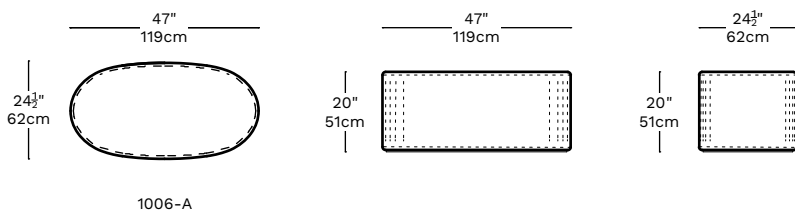

Floatr

Mobile and adaptable – Floatr works almost anywhere.

Features We Love:

- Adaptable and nimble – entry bench, end of bed, closet perch, coffee table etc.
- Can be bold as an accent piece
- Firm solid construction to withstand daily love

The Details:

Dimensions: 20" H x 47" W x 24 ½"D (incl. diagram / drawing)
Seat height: 20"
Seat Depth: 24 ½"
Wood Stain: Recessed for floating look
Made with: Solid wood frame, top quality rebound foam
Assembly Instructions: N/A

SKU #: 1006-A

ffabb
home.