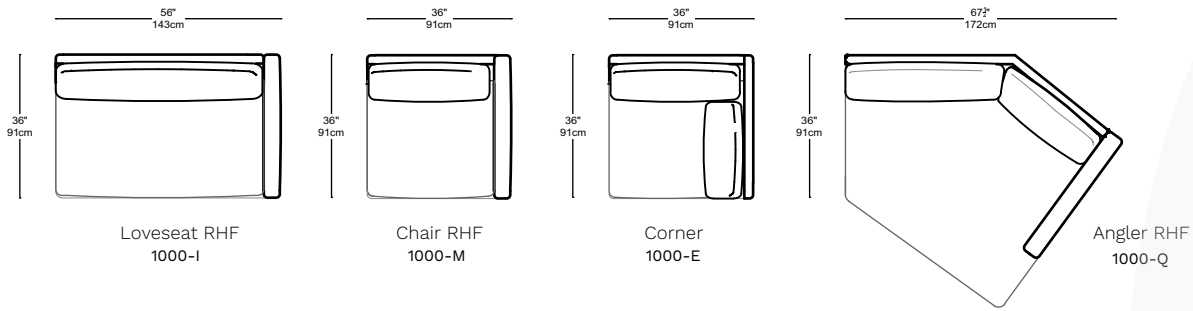

Coasty Slim

Modular Components

ffabb

home.

Ottoman - Large
1000-O