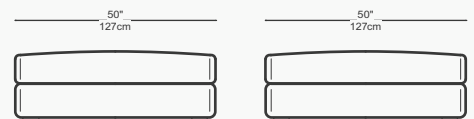

Coasty Slim

Modular Components

ffabb

home.

Ottoman - Large
1000-O