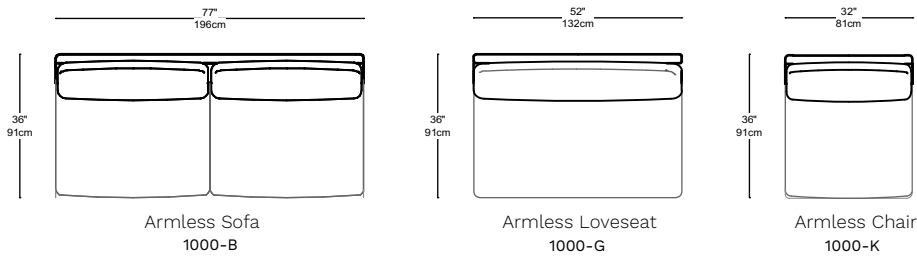

Coasty Slim

Modular Components

ffabb

home.

Ottoman - Large
1000-O