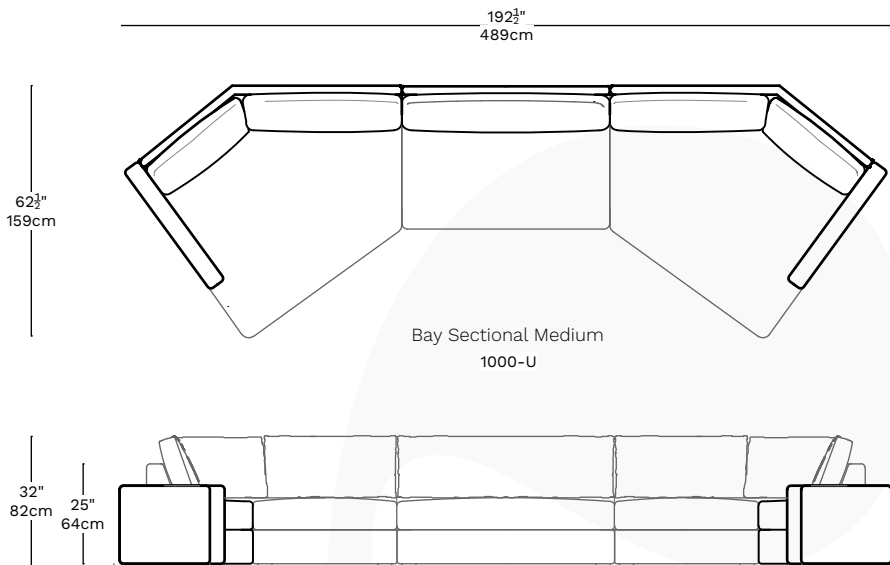

Coasty Slim

This clean lined contemporary sofa was designed for just about any room.
A comfy classic that will fit in anywhere.
Got more space, meet my big cousin Coasty Extra!

Features We Love:

- Modular and adaptable – the Slim fits like a glove in cozier, smaller spaces.
- A thoughtful depth and pitch that pleases everyone.
- Boxed pillows with a topstitch detail, flippable cushions with removable covers.
- Ottoman includes built-in smart storage to hide all the things.
- Compact arms allow for more sitting room.

The Details:

Dimensions: 171"W x 52"D x 25"H

Seat height: 17 ½"

Seat Depth: 23"

Arm Height: 22"

Legs: Legs available in white oak, or espresso stained blocks, or recessed base.

Made with: Sinuous spring suspension.

Top quality rebound foam throughout, heavy duty clips to secure cushions to frame. 3 available padding options for cushions

Assembly Instructions: Alligator clips secure the units together. No assembly required

ffabb
home.