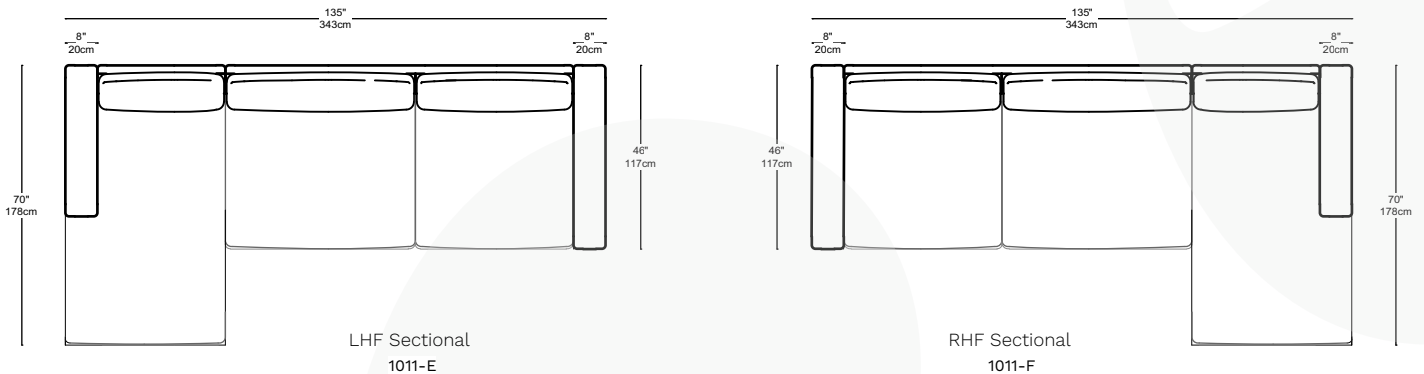

The Details:

Dimensions:	135"w x 46"-70"d x 34"h
Seat height:	20"
Seat Depth:	29"
Arm Height:	25"
Legs:	Legs available in white oak, or espresso stained blocks, or recessed base in espresso stain.
Made with:	Sinuous spring suspension. Top quality foam throughout. 3 available padding options. Heavy duty clips secure cushions to frame.
Assembly Instructions:	Alligator clips secure the units together. No assembly required
SKU #:	1011-E, 1011-F