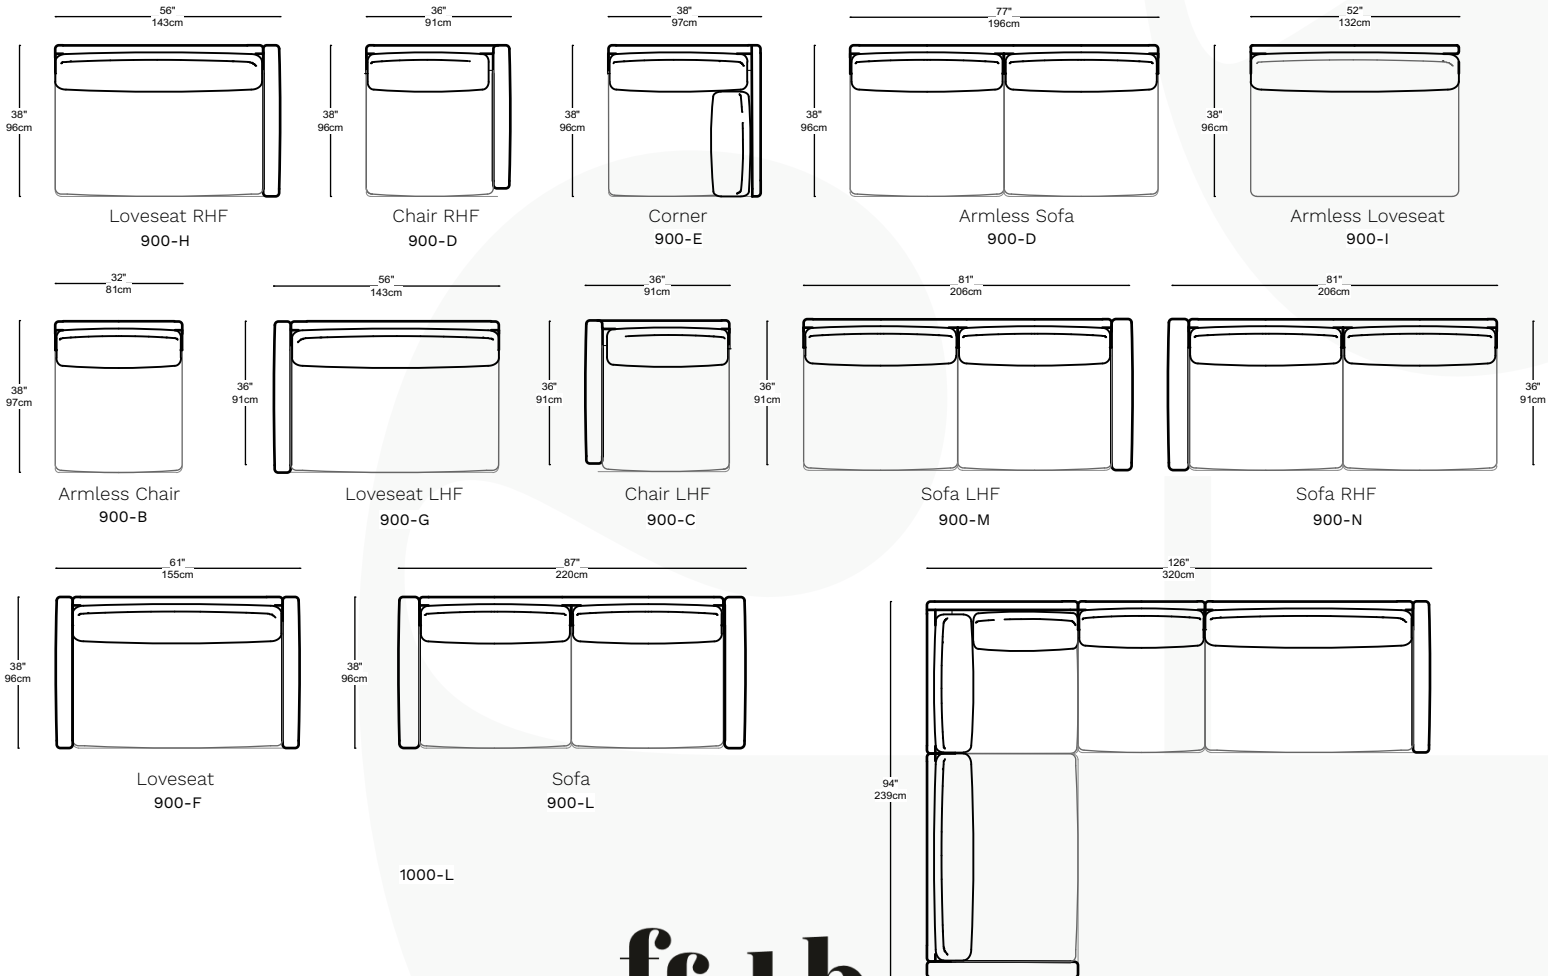

Modular Components