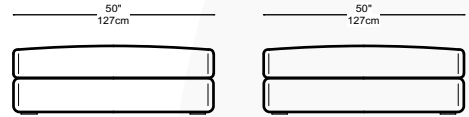

### The Details:

Dimensions.

Seat height: 17 1/2"

Seat Depth: 23"

Arm Height: 22"

Wood Stain: Legs available in white oak, or espresso stained blocks.

Made with: Sinuous spring suspension.

Top quality rebound foam throughout, feather/down envelope, heavy duty clips to secure cushions to frame. 3 available padding options

Assembly Instructions:

Alligator clips secure the units together. No assembly required

Ottoman - Small

Ottoman - Large