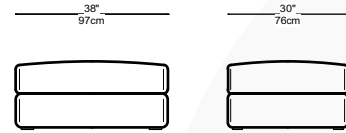

### The Details:

Dimensions.

Seat height: 17 1/2"

Seat Depth: 23"

Arm Height: 22"

Wood Stain: Legs available in white oak, or espresso stained blocks.

Made with: Sinuous spring suspension.

Top quality rebound foam throughout, feather/down envelope, heavy duty clips to secure cushions to frame. 3 available padding options

Assembly Instructions:

Alligator clips secure the units together. No assembly required

Ottoman - Small

Ottoman - Large