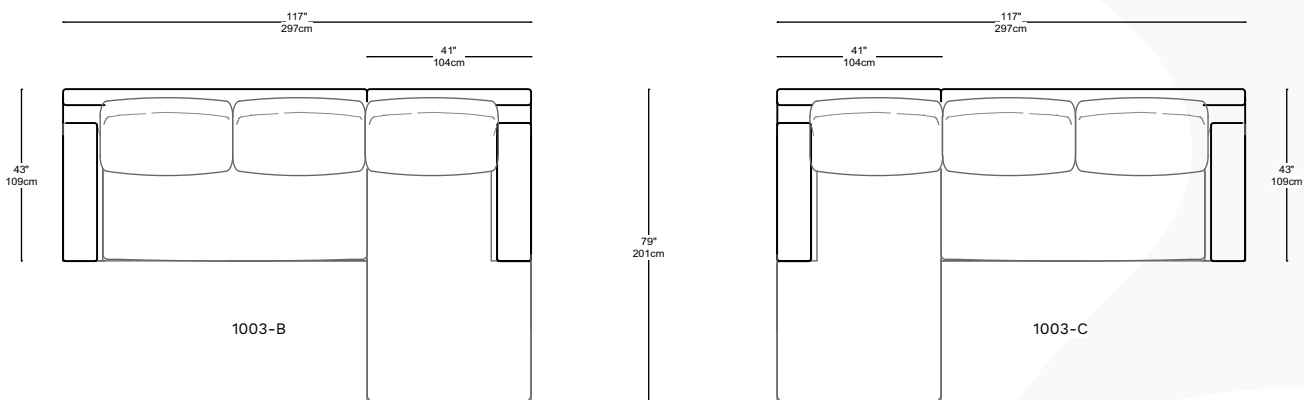

Brightside Sectional

Features We Love:

- The sloped arms are a perfect angle for a pillow + nap.
- Low, deep seat for the ultimate lounging, movie watching experience
- Fine metal legs and slim sofa base give a light, airy look.
- Solid feather/down back cushions give you a loved-in feel.

The Details:

Dimensions: 30.5"H x 117W x 79D (incl. diagram / drawing)
Seat height: 17"
Seat Depth: 24"
Arm Height: 22.5"
Made with: Sinuous spring suspension. Top Quality rebound foam throughout.
Seat: foam available in 2 options, feather/down back cushions.
Legs: 4" Metal Legs available in brushed steel, chrome finish or matte black.
Assembly: Alligator clips secure units together. No assembly required.
SKU #: 1003-B, 1003-C