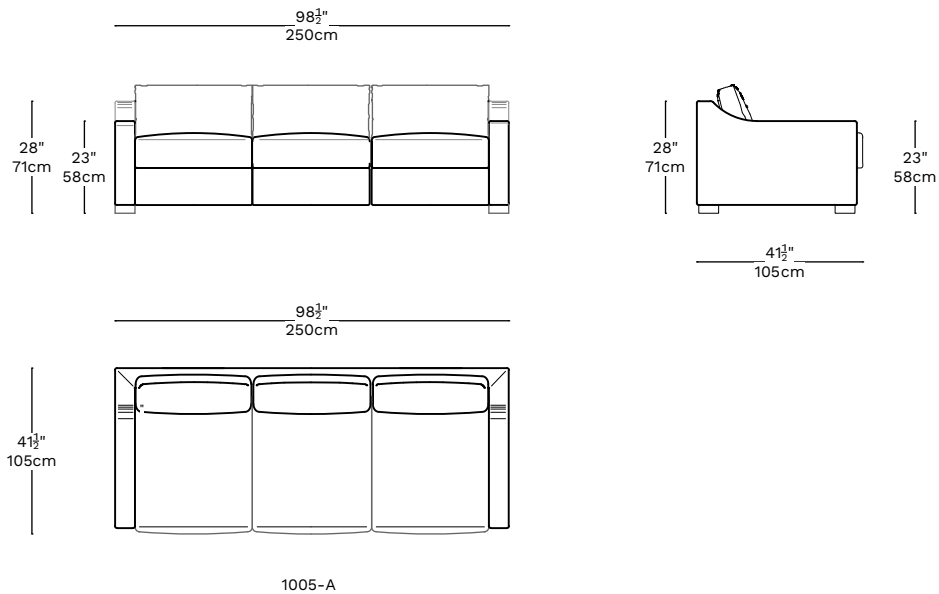

The Details:

Dimensions:	29"H x 98 ½"W x 41 ½"D (incl. diagram / drawing)
Seat height:	20"
Seat Depth:	25"
Arm Height:	23"
Wood Stain:	Available in a White Oak or Espresso stained block leg
Upholstery Colour:	Seen in: Heavy textured plum
Made with:	Top quality rebound foam throughout, heavy duty clips to secure cushions to frame. Available in 3 padding options.
Assembly Instructions:	N/A
SKU #:	1005-A