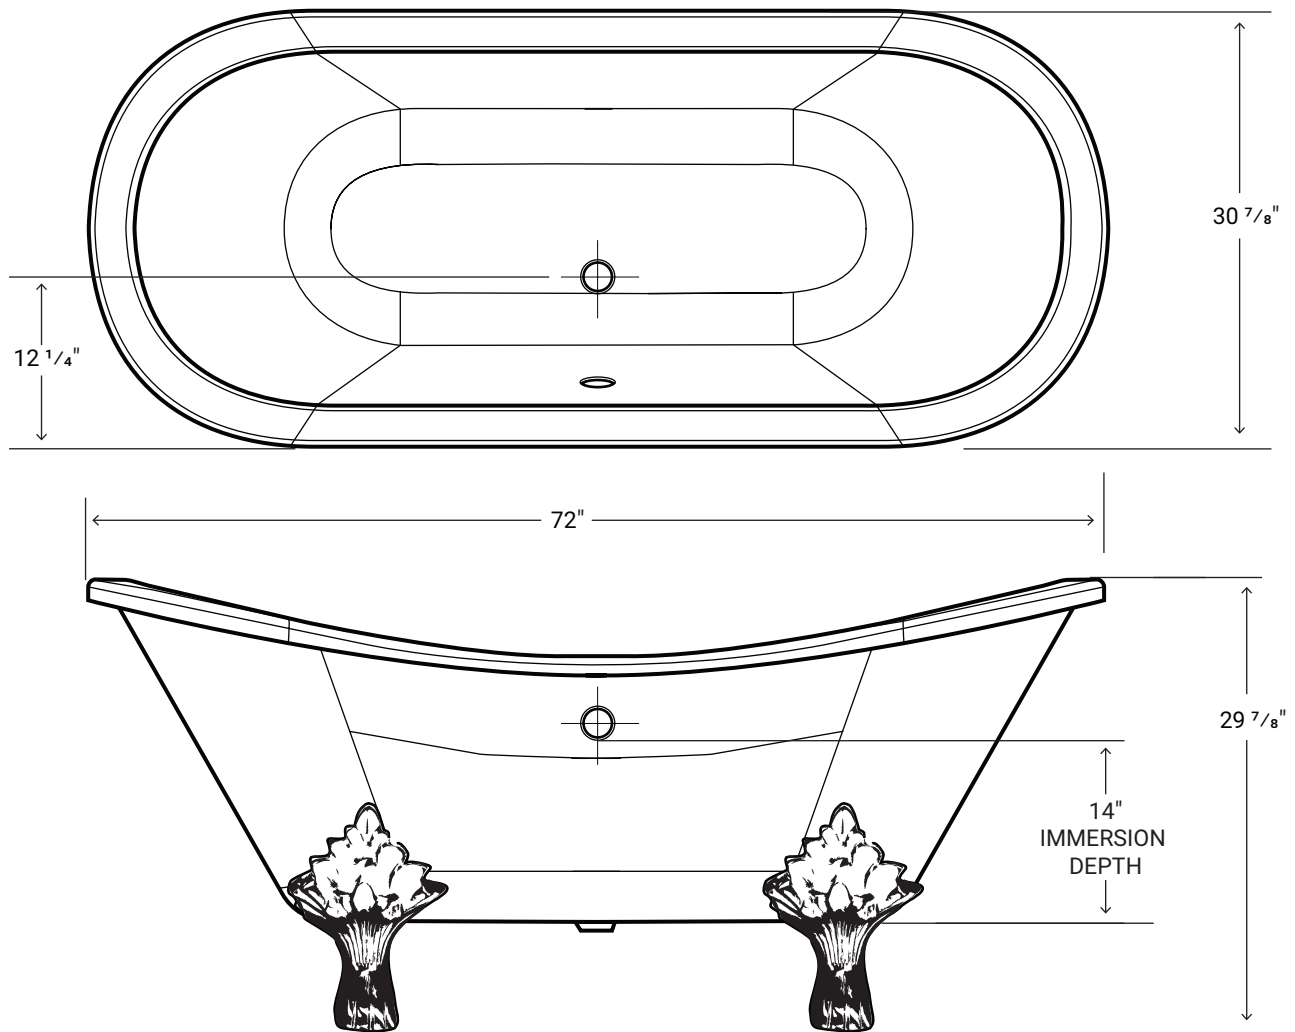

Hydra
Cast Iron Bathtub

Hydra

Product #: 48030

72" x 30 ⁷/₈" x 29 ⁷/₈"

Design Features

- Cast Iron
- Oval interior
- Rolled edge for comfortably resting your neck while bathing
- Gently sloping backrests
- Adjustable Leveling hardware on feet
- Filigree lions paw feet
- Interior: White, porcelain enamel fired finish
- Exterior: hand finished white paint

Product Specification

- Water Capacity ~ 38 US Gallons
- Weight: 373 lbs
- Immersion Depth: 14"
- 1 year limited manufacturer's warranty
- Faucets sold separately
- Certified to:
ASME A112.19.1
CSA B45.2-2013