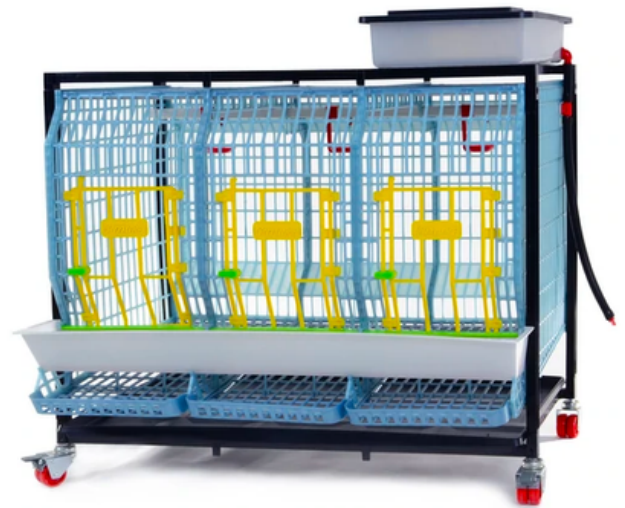

PRODUCT SUPPORT

Chicken Cage 1 Layer H:22"

SKU: TYK60-03-1K

Assembly

[View Assembly Video](#)

[View Assembly Guide](#)

Specifications

| | |
|-------------------|-----------------------------|
| Brand | Cimuka |
| Model | TYK60-03-1K |
| Material | ABS Plastic |
| Design | COMFORTPLAST™ |
| Location | Indoors or Enclosed Shelter |
| Assembly Required | Yes |

[View](#)

X 1

Water Tank (2 Gallon)

SKU: BS_K0022

[View](#)

X 1

Lid - Fits Water Tank
(2 & 5 Gallon)

SKU: BS_K0072