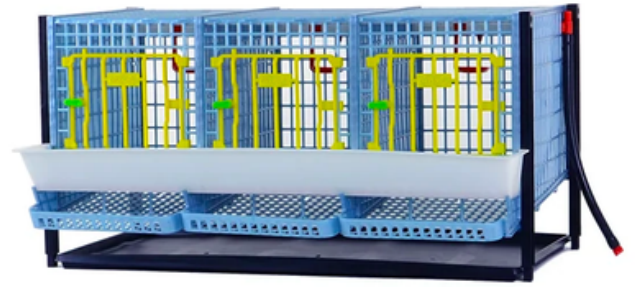

PRODUCT SUPPORT

Partridge Cage Layer Addition

SKU: KYK-03-TA

Assembly

[View Assembly Video](#)
(Coming Soon)

[View Assembly Guide](#)

Specifications

Brand	Cimuka
Model	KYK-03-TA
Material	ABS Plastic
Design	COMFORTPLAST™
Location	Indoors or Enclosed Shelter
Assembly Required	Yes

Recommended Tools

Power Drill
(Phillips Head)

Tape
Measurer

Rubber
Mallet

Rubber
Vise Grips

Utility
Knife

Screwdriver
(Flat Head)