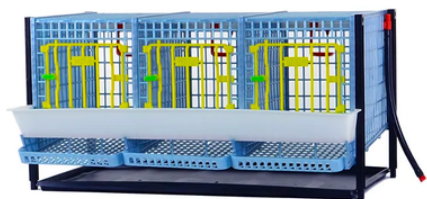

Parts Needed To Convert To Full Layer (Parts Sold Separately)

KYK-03-TA