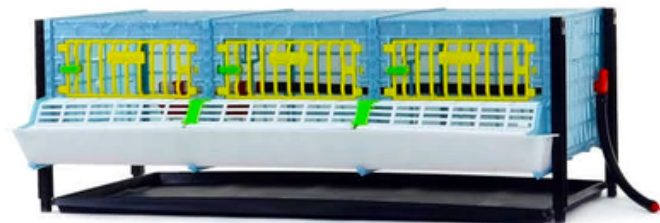

PRODUCT SUPPORT

Grow Out Pen Layer Addition H:9.5"

SKU: GL25-03-TA

Assembly

[View Assembly Video](#)
(Coming Soon)

[View Assembly Guide](#)

Specifications

Brand	Cimuka
Model	GL25-03-TA
Material	ABS Plastic
Design	COMFORTPLAST™
Location	Indoors or Enclosed Shelter
Assembly Required	Yes