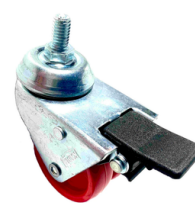

Rolling Wheel -
with Lock

SKU: SA_M0008