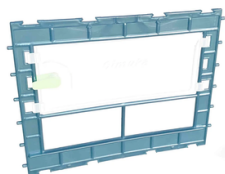

Parts List (Continued)

[View](#)

X 15

Front Wall -
Series: CB25/GL25

SKU: BS_K0057

[View](#)

X 15