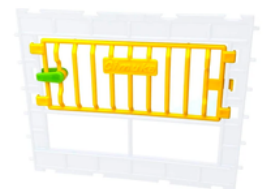

Front Door -
Series: GL25

SKU: BS_K0052