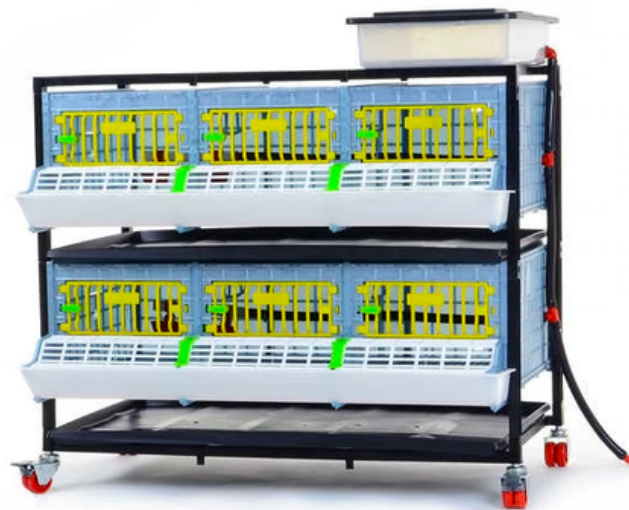

PRODUCT SUPPORT

Grow Out Pen 2 Layer H:9.5"

SKU: GL25-03-2K

Assembly

[View Assembly Video](#)

[View Assembly Guide](#)

Specifications

Brand	Cimuka
Model	GL25-03-2K
Material	ABS Plastic
Design	COMFORTPLAST™
Location	Indoors or Enclosed Shelter
Assembly Required	Yes