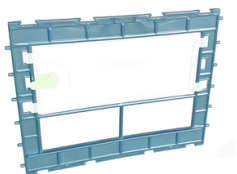

Parts List (Continued)

[View](#)

X 6

Front Wall -
Series: CB25/GL25

SKU: BS_K0057

[View](#)

X 6