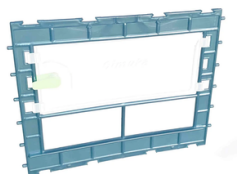

Parts List (Continued)

[View](#)

X 3

Front Wall -
Series: CB25/GL25

SKU: BS_K0057

[View](#)

X 3