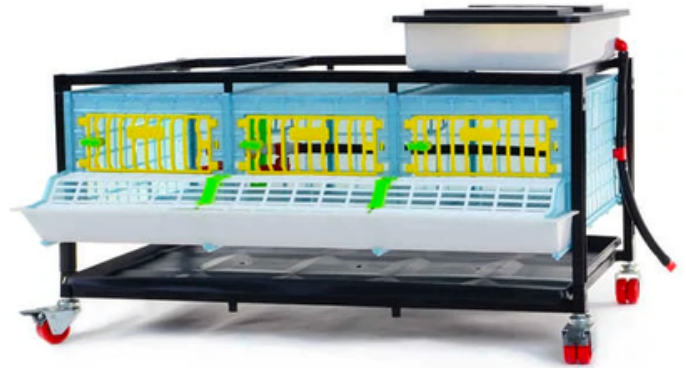

PRODUCT SUPPORT

Grow Out Pen 1 Layer H:9.5"

SKU: GL25-03-1K

Assembly

[View Assembly Video](#)

[View Assembly Guide](#)

Specifications

Brand	Cimuka
Model	GL25-03-1K
Material	ABS Plastic
Design	COMFORTPLAST™
Location	Indoors or Enclosed Shelter
Assembly Required	Yes