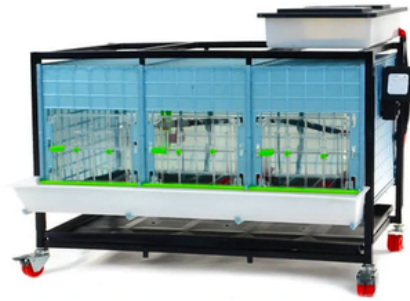

SKU: BS_K0016

[View](#)

UPGRADE
(Sold Separately)

Chick Starter Drinker -
25 oz.

SKU: DR-HN-750

Parts Needed To Convert To Full Layer (Parts Sold Separately)

CB40-03-TA

CB40-03-1K