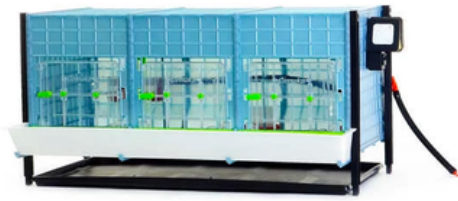

SKU: BS_K0016

[View](#)

UPGRADE
(Sold Separately)

Chick Starter Drinker -
25 oz.

SKU: DR-HN-750

Parts Needed To Convert To Full Layer (Parts Sold Separately)

CB40-03-TA

CB40-03-1K