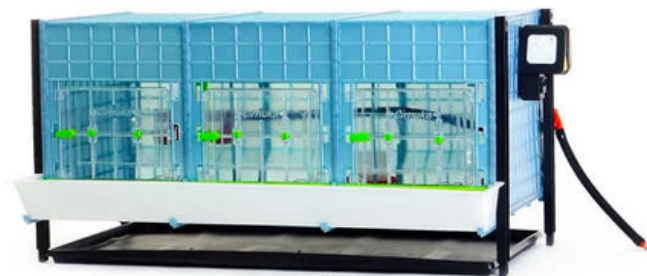

PRODUCT SUPPORT

Chick Brooder Layer Addition H:15"

SKU: CB40-03-TA

Assembly

[View Assembly Video](#)
(Coming Soon)

[View Assembly Guide](#)

User Manuals

[View User Manual](#)

Specifications

Brand	Cimuka
Model	CB40-03-TA
Material	ABS Plastic
Design	COMFORTPLAST™
Location	Indoors, Warmer than 65°F (18°C)
Lighting	<u>Requires:</u> Lightbulb (1) <i>(sold separately)</i> <u>Recommend:</u> A19 LED Daylight
Heat	<u>Includes:</u> Space Heater (1) <u>Temperature Range:</u> 68 - 104°F (20 - 40°C)
Power	125W, 110V/60Hz AC