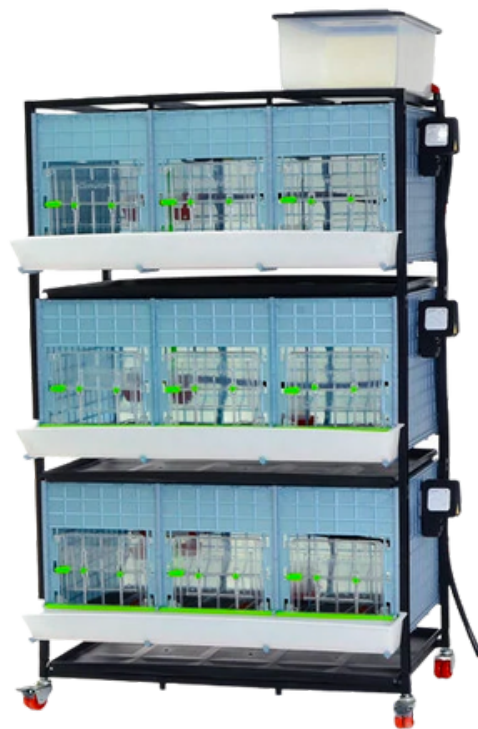

PRODUCT SUPPORT

Chick Brooder 3 Layer H:15"

SKU: CB40-03-3K

Assembly

[View Assembly Video](#)

[View Assembly Guide](#)

User Manuals

[View User Manual](#)

Specifications

Brand	Cimuka
Model	CB40-03-3K
Material	ABS Plastic
Design	COMFORTPLAST™
Location	Indoors, Warmer than 65°F (18°C)
Lighting	<u>Requires:</u> Lightbulbs (3) <i>(sold separately)</i> <u>Recommend:</u> A19 LED Daylight
Heat	<u>Includes:</u> Space Heaters (3) <u>Temperature Range:</u> 68-104°F (20-40°C)
Power	125W, 110V/60Hz AC

[View](#)

X 1

Water Tank
(5 Gallon)

SKU: BS_K0019

[View](#)

X 1

Lid - Fits Water Tank
(2 & 5 Gallon)

SKU: BS_K0072