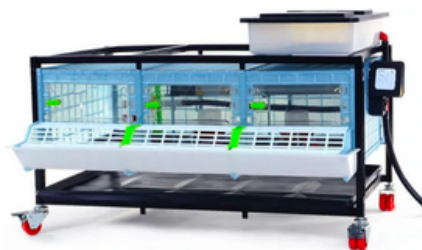

REPLACEMENT
(Sold Separately)

Replacement Connector for
Feeding Trough: 3 Section -
Series: BYK/CB25/GL25

SKU: BS_K0089

Parts Needed To Convert To Full Layer (Parts Sold Separately)

CB25-03-TA

CB25-03-1K

Conversion Kit Parts