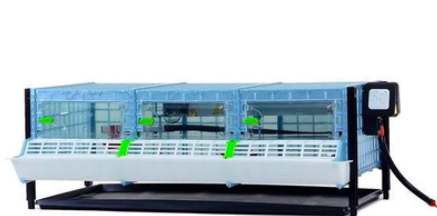

Parts Needed To Convert To Full Layer (Parts Sold Separately)

CB25-03-TA