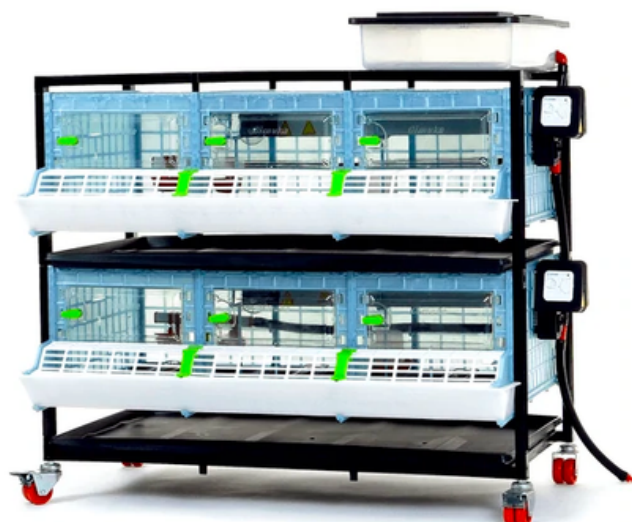

PRODUCT SUPPORT

Chick Brooder 2 Layer H:9.5"

SKU: CB25-03-2K

Assembly

[View Assembly Video](#)

[View Assembly Guide](#)

User Manuals

[View User Manual](#)

Specifications

Brand	Cimuka
Model	CB25-03-2K
Material	ABS Plastic
Design	COMFORTPLAST™
Location	Indoors, Warmer than 65°F (18°C)
Lighting	<u>Requires:</u> Lightbulbs (2) <i>(sold separately)</i> <u>Recommend:</u> A19 LED Daylight
Heat	<u>Includes:</u> Space Heaters (2) <u>Temperature Range:</u> 68-104°F (0-40°C)
Power	125W, 110V/60Hz AC

[View](#)

X 1

Water Tank (2 Gallon)

SKU: BS_K0022

[View](#)

X 1

Lid - Fits Water Tank
(2 & 5 Gallon)

SKU: BS_K0072