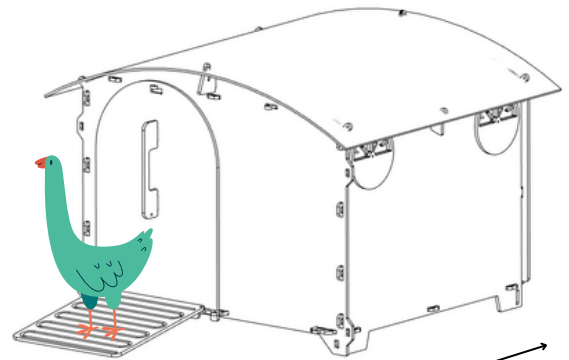

NESTERA

8 SMALL DUCKS OR 2 LARGE
GEESE

DUCK HOUSE

Living Area dimensions

39.4 in
Width

31.5 in
Depth

Outer dimensions

43.3 in
Width

44.7 in
Depth

44.7 in
Depth

30.7 in
Height