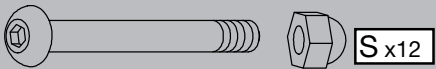

- $H \times 4$ (Long horizontal rail)
- $H1 \times 4$ (Horizontal rail for leg attachment)
- $I \times 4$ (Diagonal brace)
- $I1 \times 4$ (Short horizontal rail)
- $M3 \times 8$ (Screws for brace attachment)
- $M4 \times 8$ (Screws for leg attachment)
- $V \times 48$ (Screws for rail attachment)

A circular icon shows a corner joint with a screw and washer.

**Register • Enregistrer • Regístrate
가리키다 • Registrieren**

ShelterLogic.com/product-registration

SOJAG ■ |