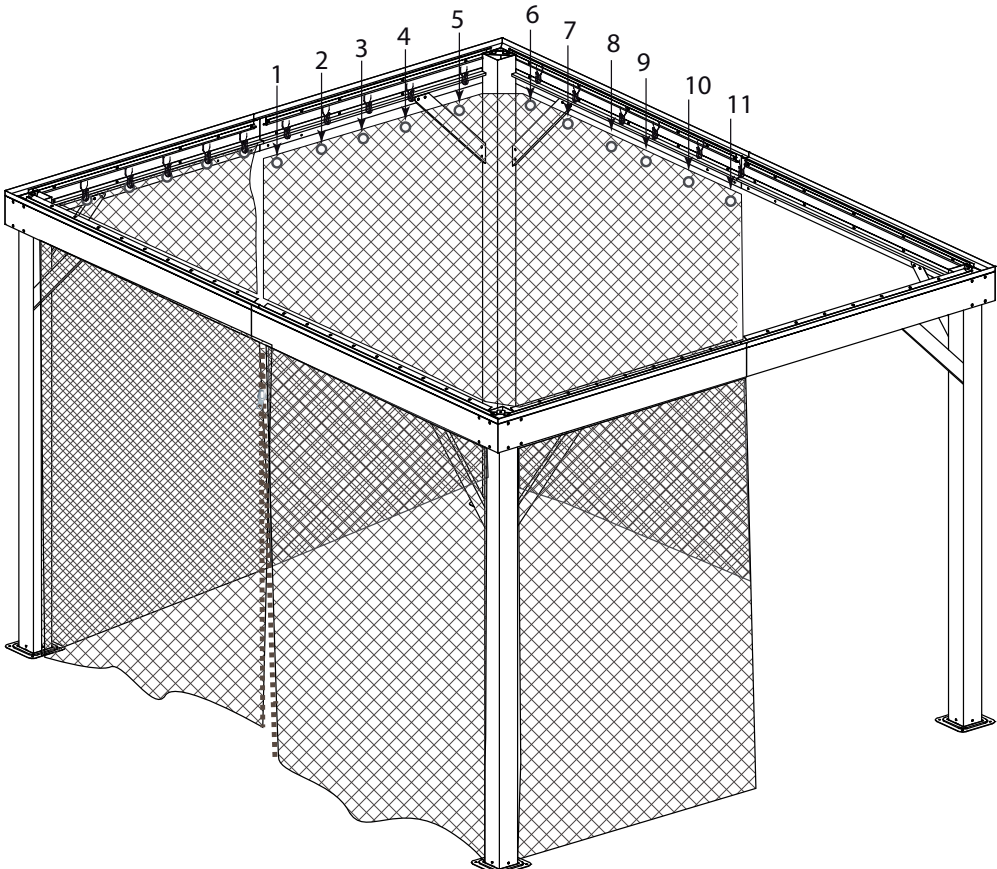

- $H \times 4$ (Long horizontal rail)
- $H1 \times 4$ (Horizontal rail for leg attachment)
- $I \times 4$ (Diagonal brace)
- $I1 \times 4$ (Short horizontal rail)
- $M3 \times 8$ (Screws for brace attachment)
- $M4 \times 8$ (Screws for leg attachment)
- $V \times 48$ (Screws for rail attachment)

A circular icon shows a corner joint with a screw and washer.

**Register • Enregistrer • Regístrate
가리키다 • Registrieren**

ShelterLogic.com/product-registration

SOJAG ■ |