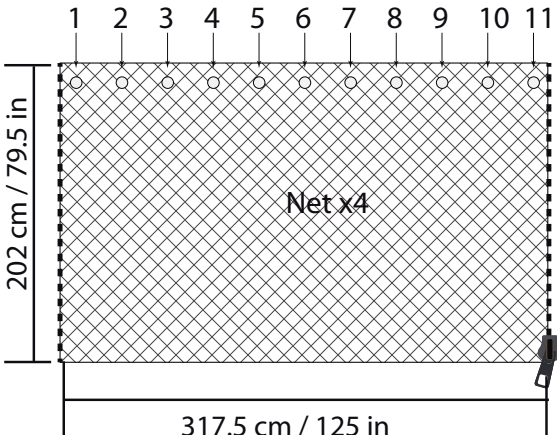

- $H \times 4$ (Long horizontal rail)
- $H1 \times 4$ (Horizontal rail for leg attachment)
- $I \times 4$ (Diagonal brace)
- $I1 \times 4$ (Short horizontal rail)
- $M3 \times 8$ (Screws for brace attachment)
- $M4 \times 8$ (Screws for leg attachment)
- $V \times 48$ (Screws for rail attachment)

A circular icon shows a corner joint with a screw and washer.

**Register • Enregistrer • Regístrate
가리키다 • Registrieren**

ShelterLogic.com/product-registration

SOJAG ■ |