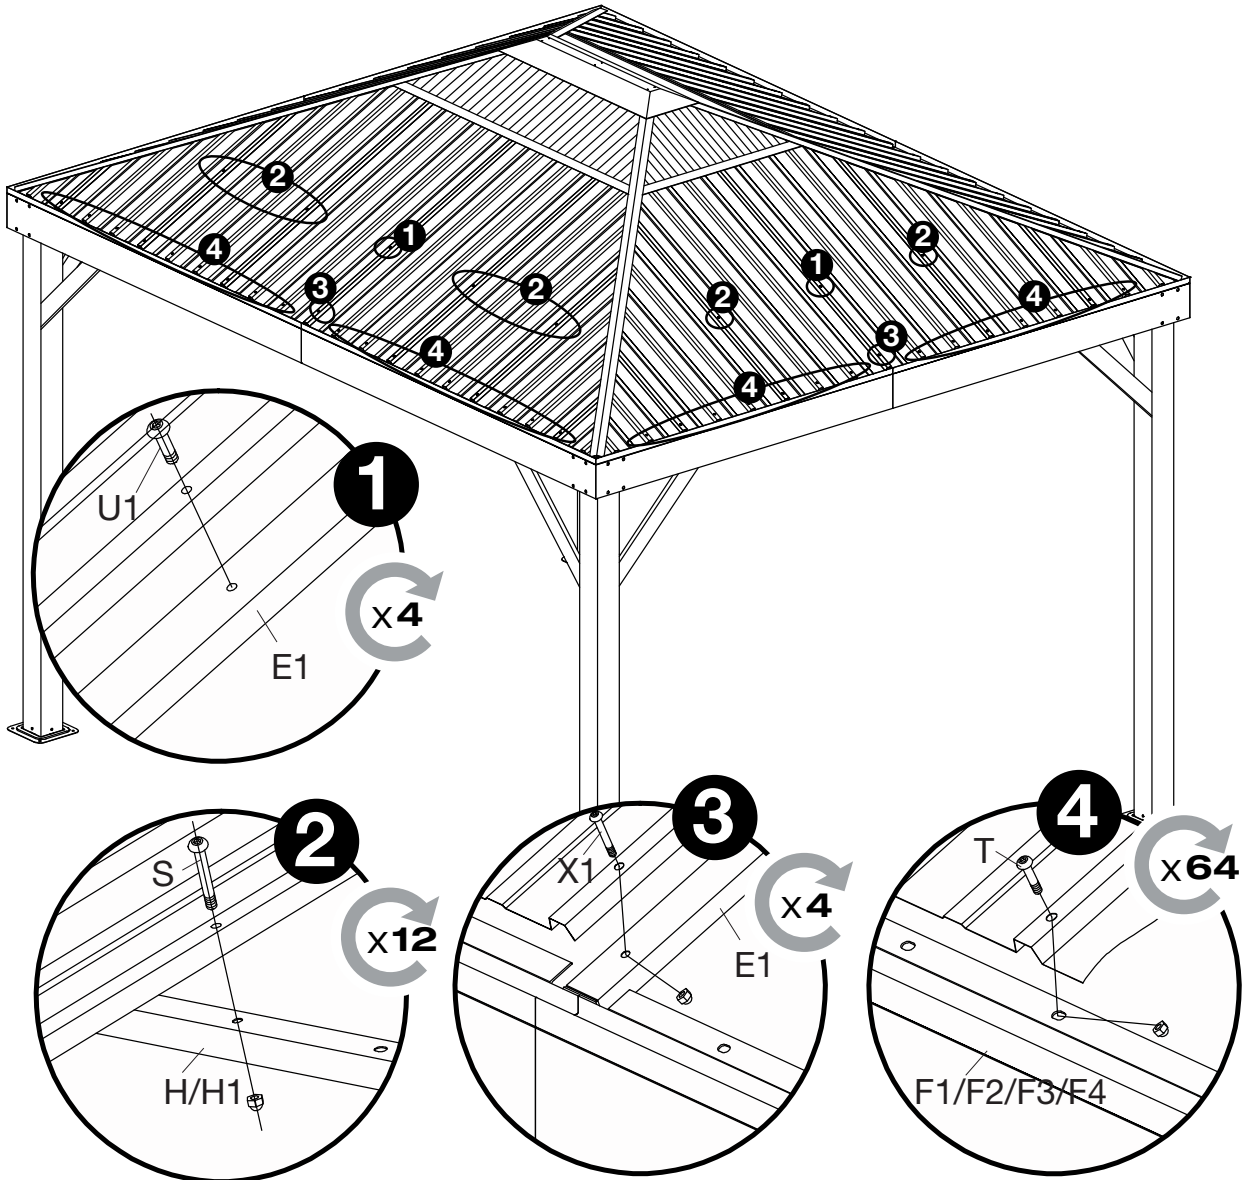

- $H \times 4$ (Long horizontal rail)
- $H1 \times 4$ (Horizontal rail for leg attachment)
- $I \times 4$ (Diagonal brace)
- $I1 \times 4$ (Short horizontal rail)
- $M3 \times 8$ (Screws for brace attachment)
- $M4 \times 8$ (Screws for leg attachment)
- $V \times 48$ (Screws for rail attachment)

A circular icon shows a corner joint with a screw and washer.

**Register • Enregistrer • Regístrate
가리키다 • Registrieren**

ShelterLogic.com/product-registration

SOJAG ■ |