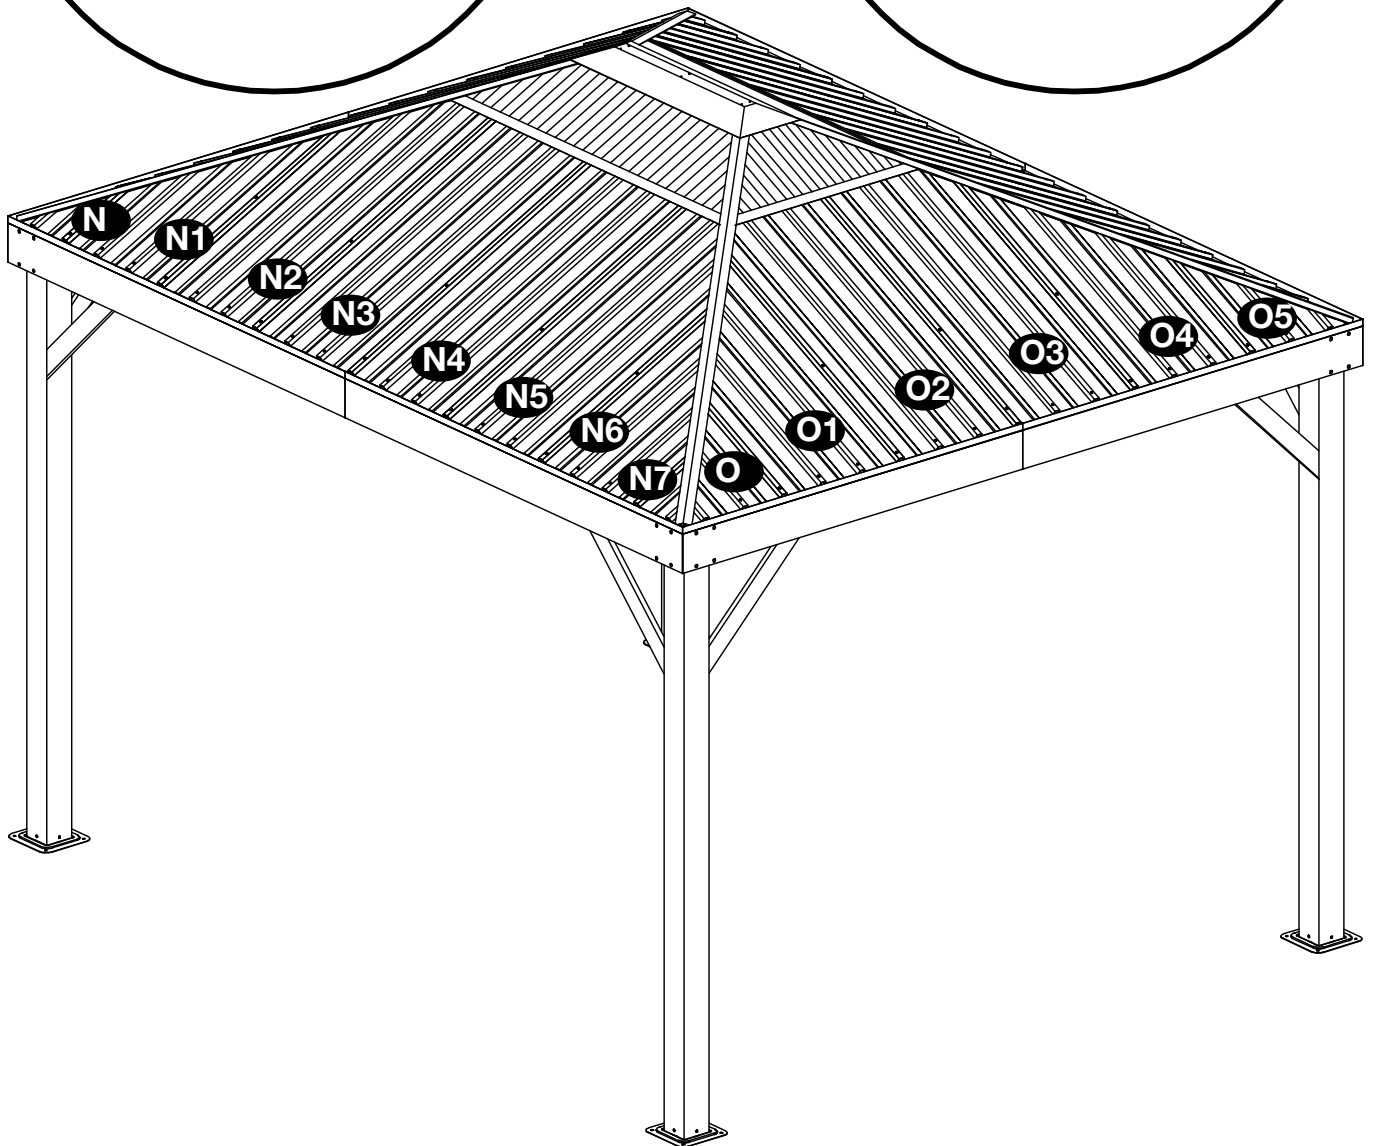

- $H \times 4$ (Long horizontal rail)
- $H1 \times 4$ (Horizontal rail for leg attachment)
- $I \times 4$ (Diagonal brace)
- $I1 \times 4$ (Short horizontal rail)
- $M3 \times 8$ (Screws for brace attachment)
- $M4 \times 8$ (Screws for leg attachment)
- $V \times 48$ (Screws for rail attachment)

A circular icon shows a corner joint with a screw and washer.

**Register • Enregistrer • Regístrate
가리키다 • Registrieren**

ShelterLogic.com/product-registration

SOJAG ■ |