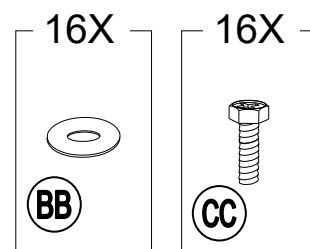

Country of Origin: China

L1	P005000421	Slanting Support	4	
M5	P002100334	Countertop	2	
N	P000400917	Frame	2	
O	P006200013	Screen	2	
P	P002200217	Press Panel	6	

HARDWARE PACK					
Label	Part Number	Description	Qty	Add	Image of Part
BB	H050030001	M6 washer	146	7	
CC	H010020011	M6 x 15 Bolt	116	6	
DD	H040010004	Nut M6	4	1	
EE	H010020022	M6 x 40 Bolt	24	1	
FF	H010110028	M6 x40 Screw t	2	1	
GG	H070010003	Φ8 x180 Stake	8	0	
Z	H090010017	M6 Wrench	2	0	

Country of Origin: China

**STEP 1**

**STEP 2**

**STEP 3**

**STEP 4**

**STEP 5**

Country of Origin: China

**STEP 6**

**STEP 7**

**STEP 8**

**STEP 9**

2X

Country of Origin: China

**STEP 10**

**STEP 11**

**STEP 12**