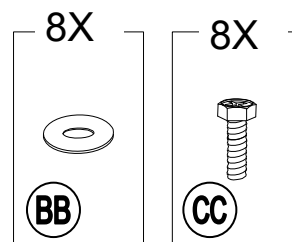

Country of Origin: China

L1	P005000421	Slanting Support	4	
M5	P002100334	Countertop	2	
N	P000400917	Frame	2	
O	P006200013	Screen	2	
P	P002200217	Press Panel	6	

HARDWARE PACK					
Label	Part Number	Description	Qty	Add	Image of Part
BB	H050030001	M6 washer	146	7	
CC	H010020011	M6 x 15 Bolt	116	6	
DD	H040010004	Nut M6	4	1	
EE	H010020022	M6 x 40 Bolt	24	1	
FF	H010110028	M6 x40 Screw t	2	1	
GG	H070010003	Φ8 x180 Stake	8	0	
Z	H090010017	M6 Wrench	2	0	

Country of Origin: China

**STEP 1**

**STEP 2**

**STEP 3**

**STEP 4**

**STEP 5**

Country of Origin: China

**STEP 6**

**STEP 7**

**STEP 8**

**STEP 9**

2X

Country of Origin: China

**STEP 10**

**STEP 11**

**STEP 12**