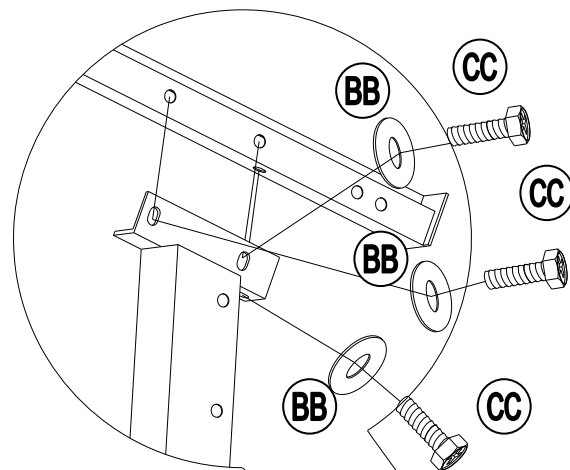

Country of Origin: China

L1	P005000421	Slanting Support	4	
M5	P002100334	Countertop	2	
N	P000400917	Frame	2	
O	P006200013	Screen	2	
P	P002200217	Press Panel	6	

HARDWARE PACK					
Label	Part Number	Description	Qty	Add	Image of Part
BB	H050030001	M6 washer	146	7	
CC	H010020011	M6 x 15 Bolt	116	6	
DD	H040010004	Nut M6	4	1	
EE	H010020022	M6 x 40 Bolt	24	1	
FF	H010110028	M6 x40 Screw t	2	1	
GG	H070010003	Φ8 x180 Stake	8	0	
Z	H090010017	M6 Wrench	2	0	

Country of Origin: China

**STEP 1**

**STEP 2**

**STEP 3**

**STEP 4**

**STEP 5**

Country of Origin: China

**STEP 6**

**STEP 7**

**STEP 8**

**STEP 9**

2X

Country of Origin: China

**STEP 10**

**STEP 11**

**STEP 12**