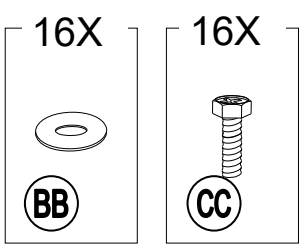

Country of Origin: China

L1	P005000421	Slanting Support	4	
M5	P002100334	Countertop	2	
N	P000400917	Frame	2	
O	P006200013	Screen	2	
P	P002200217	Press Panel	6	

HARDWARE PACK					
Label	Part Number	Description	Qty	Add	Image of Part
BB	H050030001	M6 washer	146	7	
CC	H010020011	M6 x 15 Bolt	116	6	
DD	H040010004	Nut M6	4	1	
EE	H010020022	M6 x 40 Bolt	24	1	
FF	H010110028	M6 x40 Screw t	2	1	
GG	H070010003	Φ8 x180 Stake	8	0	
Z	H090010017	M6 Wrench	2	0	

Country of Origin: China

**STEP 1**

**STEP 2**

**STEP 3**

**STEP 4**

**STEP 5**

Country of Origin: China

**STEP 6**

**STEP 7**

**STEP 8**

**STEP 9**

2X

Country of Origin: China

**STEP 10**

**STEP 11**

**STEP 12**