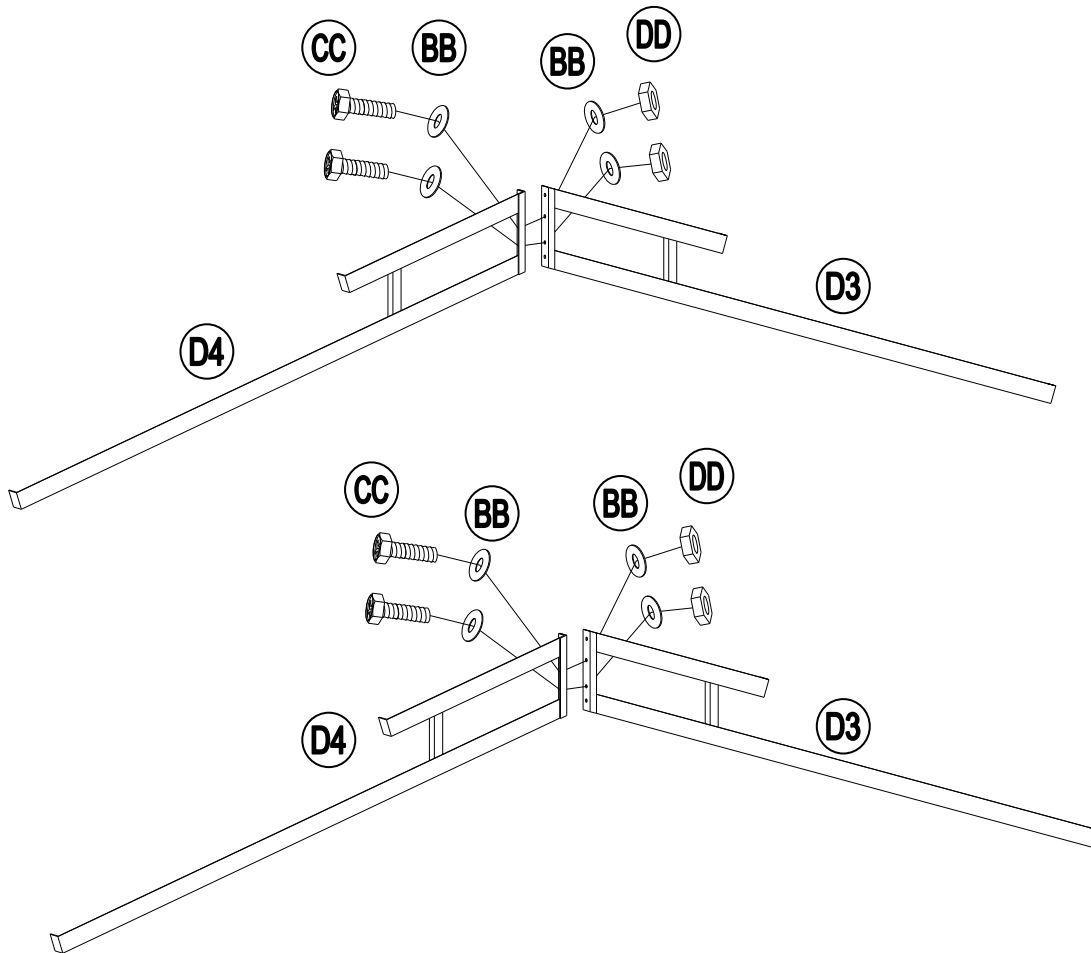

# EXPLODED DRAWING

PARTS LIST				
Label	Part Number	Description	Qty	Image of Part
B	P000100334	Base	4	
C	P006100173	Base Cover	4	
D3	P000601384	Support Bar 1	2	
D4	P000601385	Support Bar 2	2	
E	P000400916	Top Bar 1	1	
F1	P000601386	Top Beam 1	2	
F2	P000601387	Top Beam 2	2	
F3	P000601388	Top Beam 3	4	
G	P005800001	Hook	1	
H1	P000700609	Roof Cladding 1	4	
H2	P000700610	Roof Cladding 2	2	
I1	P000700606	Roof Cladding 1	2	
I2	P000700607	Roof Cladding 2	2	
I3	P000700608	Roof Cladding 3	2	
J	P000800242	Roof Cap	1	
K3	P000200473	Post 1	2	
K4	P000200474	Post 2	2	

Country of Origin: China

L1	P005000421	Slanting Support	4	
M5	P002100334	Countertop	2	
N	P000400917	Frame	2	
O	P006200013	Screen	2	
P	P002200217	Press Panel	6	

HARDWARE PACK					
Label	Part Number	Description	Qty	Add	Image of Part
BB	H050030001	M6 washer	146	7	
CC	H010020011	M6 x 15 Bolt	116	6	
DD	H040010004	Nut M6	4	1	
EE	H010020022	M6 x 40 Bolt	24	1	
FF	H010110028	M6 x40 Screw t	2	1	
GG	H070010003	Φ8 x180 Stake	8	0	
Z	H090010017	M6 Wrench	2	0	

Country of Origin: China

**STEP 1**

**STEP 2**

**STEP 3**

**STEP 4**

**STEP 5**

Country of Origin: China

**STEP 6**