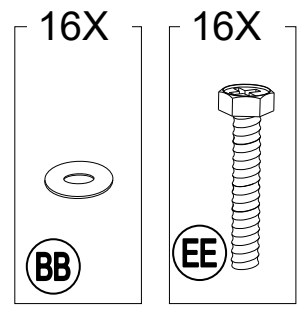

Country of Origin: China

L1	P005000421	Slanting Support	4	
M5	P002100334	Countertop	2	
N	P000400917	Frame	2	
O	P006200013	Screen	2	
P	P002200217	Press Panel	6	

HARDWARE PACK					
Label	Part Number	Description	Qty	Add	Image of Part
BB	H050030001	M6 washer	146	7	
CC	H010020011	M6 x 15 Bolt	116	6	
DD	H040010004	Nut M6	4	1	
EE	H010020022	M6 x 40 Bolt	24	1	
FF	H010110028	M6 x40 Screw t	2	1	
GG	H070010003	Φ8 x180 Stake	8	0	
Z	H090010017	M6 Wrench	2	0	

Country of Origin: China

**STEP 1**

**STEP 2**

**STEP 3**

**STEP 4**

**STEP 5**

Country of Origin: China

**STEP 6**

**STEP 7**

**STEP 8**

**STEP 9**

2X

Country of Origin: China

**STEP 10**

**STEP 11**

**STEP 12**