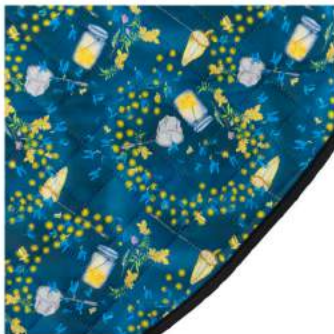

# PLAY MATS

Our Play Mats are nice and large but roll down small for families on the go! Perfect for park, beach and outdoor play while protecting from the ground and a quick flick removes grass and sand. It is also wonderful as a splat mat under the high-chair and underneath the baby gym. Our Play Mats are a massive 150cm.

Antler Moon

Bee Mine

Best Friend

Elegant Flamingos

Firefly Night

Forest Grove

Interstellar Sky

Lapis Moon