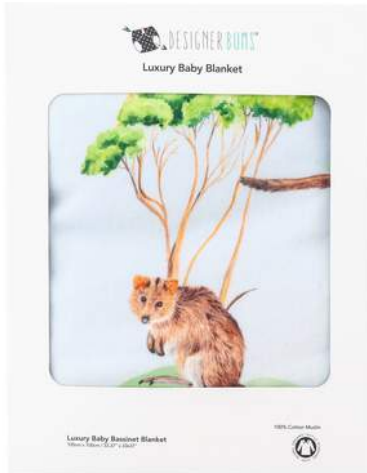

Sailor Sky

# BASSINET BLANKET - BOLD

Our Organic Cotton Baby Bassinet Blanket is perfect for creating a warm and cozy environment for your little one, whether it be in the cot, bassinet, pram or anywhere on the go. Featuring Designer Bums unique hand illustrated designs they allow you to personalise your little ones space.