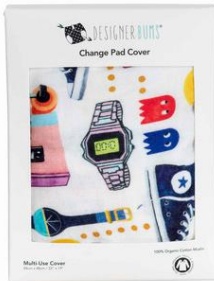

CHANGE PAD COVER

80's Vibe