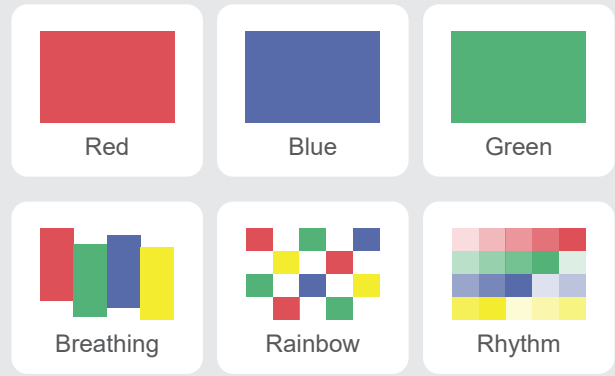

Pharos^{lite}

7-IN-1 LED BLUETOOTH SPEAKER

- 7-in-1 multi-functional LED wireless speaker
- TWS(True Wireless Stereo) technology
- ENERMAX DreamBass™ technology with 5 watt driver

Enjoy a hi-definition stereo sound and gentle lighting with Pharoslite, a 7-in-1 multi-functional LED wireless speaker. Featuring 5 watt driver and ENERMAX DreamBass™ technology, Pharoslite can deliver powerful and crystal clear sound quality. Furthermore, users can pair 2 Pharoslite speakers to create dual-channel sound effect. While playing music, Pharoslite supports both BLUETOOTH® connectivity and TF(Micro SD) card reader player. The built-in compass and collapsible food-grade PP cup make Pharoslite a perfect companion for outdoor activities.

Features

7-in-1 multi-functional LED wireless speaker

- TWS(True Wireless Stereo) technology
Pairing two Pharoslites to create dual-channel sound effect

Eye-care LED with 6 lighting modes

Adjustable brightness nightlight