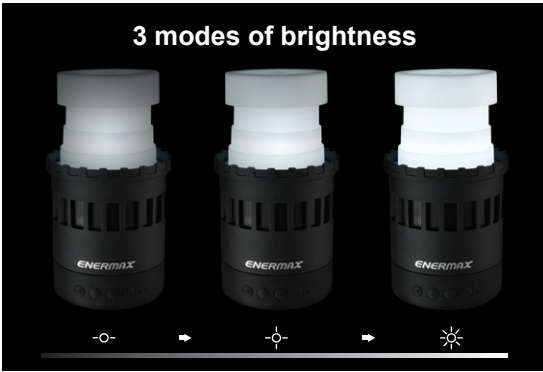

Pharos^{lite}

7-IN-1 LED BLUETOOTH SPEAKER

- 7-in-1 multi-functional LED wireless speaker
- TWS(True Wireless Stereo) technology
- ENERMAX DreamBass™ technology with 5 watt driver

Enjoy a hi-definition stereo sound and gentle lighting with Pharoslite, a 7-in-1 multi-functional LED wireless speaker. Featuring 5 watt driver and ENERMAX DreamBass™ technology, Pharoslite can deliver powerful and crystal clear sound quality. Furthermore, users can pair 2 Pharoslite speakers to create dual-channel sound effect. While playing music, Pharoslite supports both BLUETOOTH® connectivity and TF(Micro SD) card reader player. The built-in compass and collapsible food-grade PP cup make Pharoslite a perfect companion for outdoor activities.

Features

7-in-1 multi-functional LED wireless speaker

- TWS(True Wireless Stereo) technology
Pairing two Pharoslites to create dual-channel sound effect

Eye-care LED with 6 lighting modes

Adjustable brightness nightlight