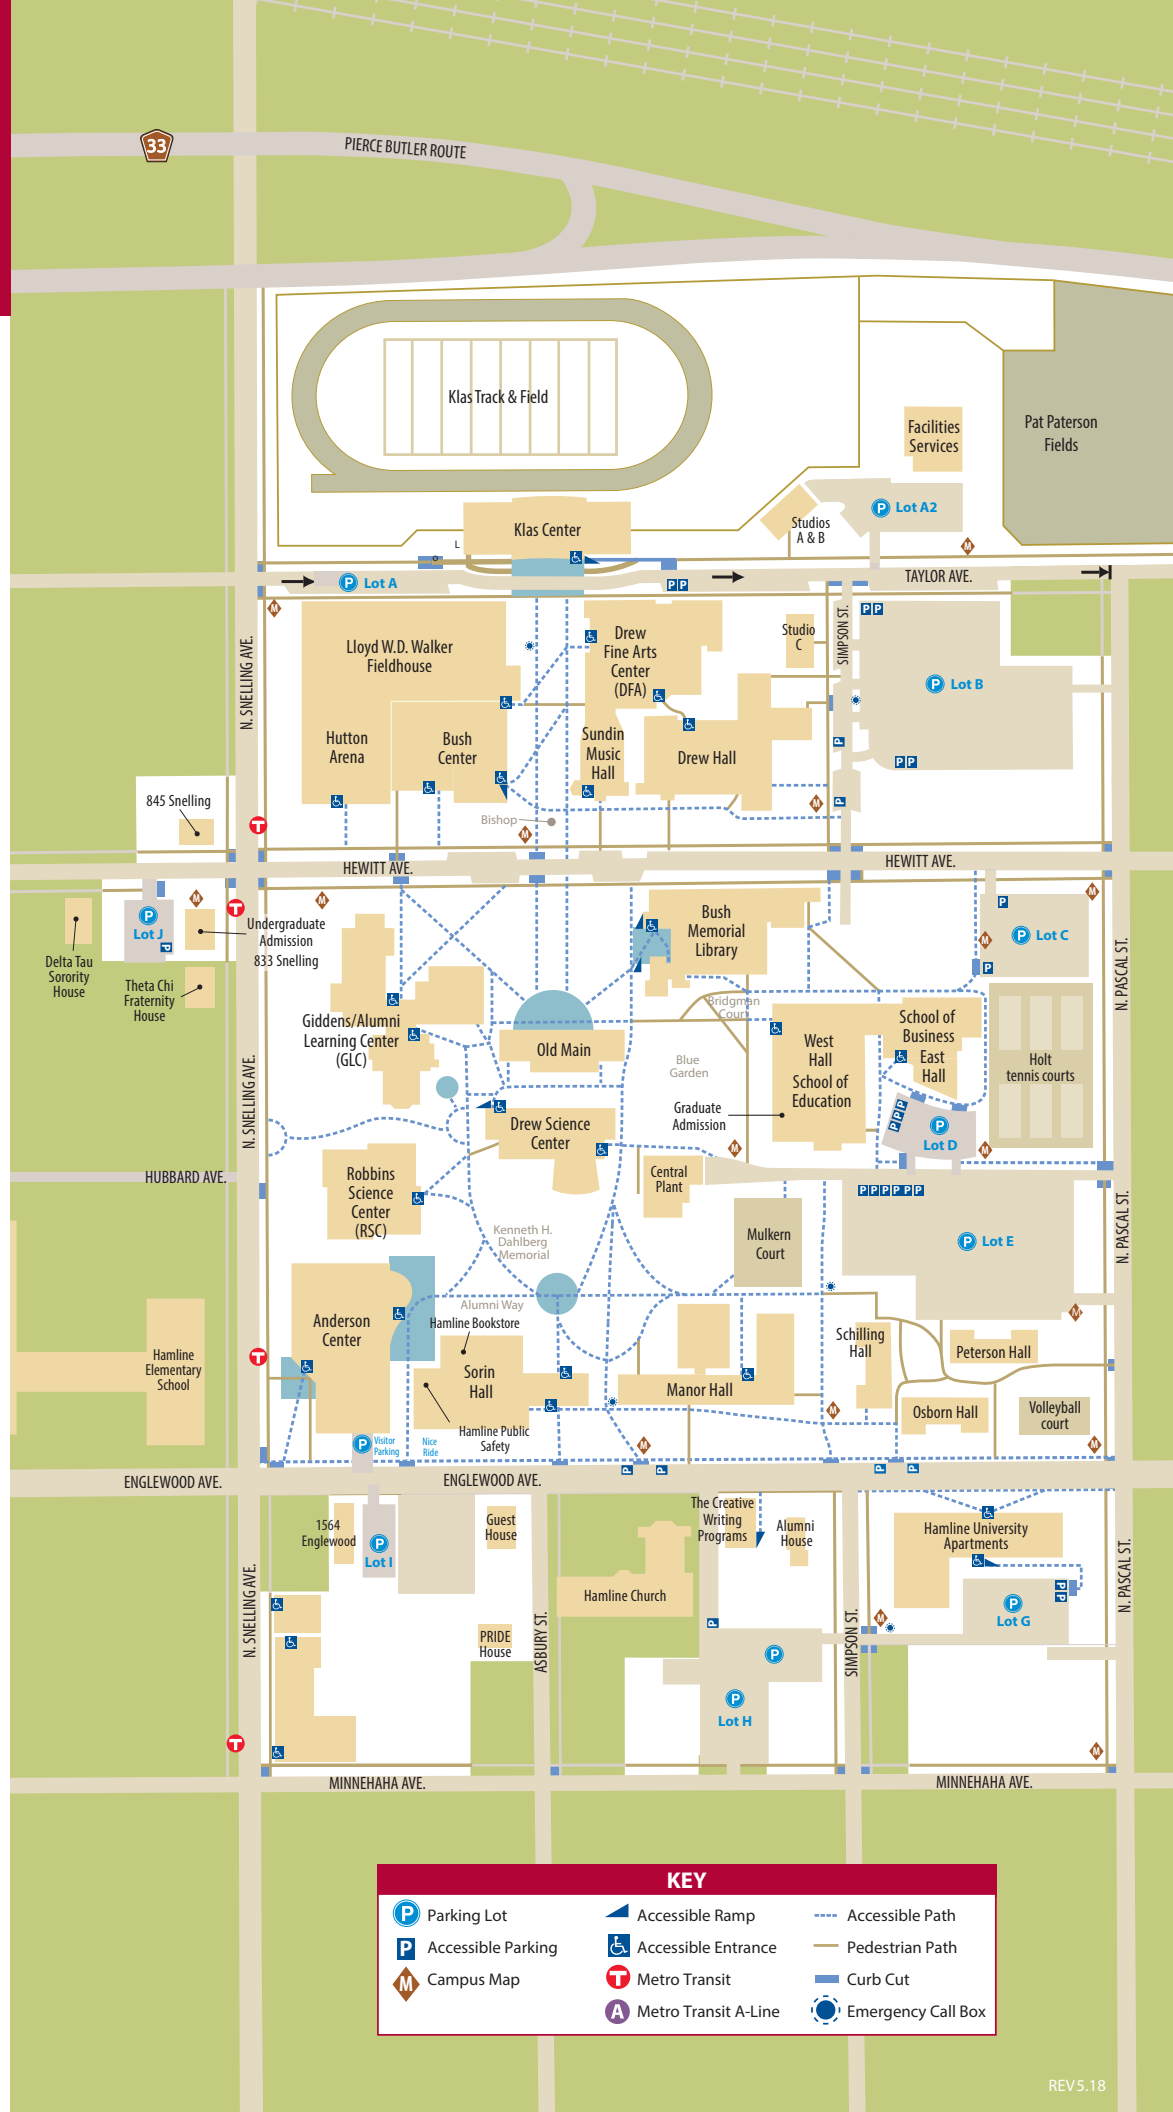

HAMLIN
UNIVERSITY

Admission Offices

Graduate: West Hall 2nd floor
Undergraduate: 833 Snelling Avenue

Anderson Center

Bishop's Bistro, Leo's Corner, Piper Cafe, Starbucks, visitor parking

Bush Center

Ballroom

East Hall

Cashier, Financial Aid, Registration and Records, School of Business, School of Business Dean, Student Accounts

Klas Center

Kay Fredericks Room, Klas Café with Subway, Mitsch History Lounge

Manor Hall

West Hall

Center for Justice and Law, Commuter Lounge, Dean of Students, Disability Resources, Graduate Admission, Residential Life, School of Education, Veterans Center

ADDITIONAL LOCATION

Minneapolis West End location

KEY			
	Parking Lot		Accessible Ramp
	Accessible Parking		Accessible Entrance
	Campus Map		Metro Transit
	Metro Transit A-Line		Accessible Path
	Accessible Path		Pedestrian Path
	Accessible Path		Curb Cut
	Emergency Call Box		