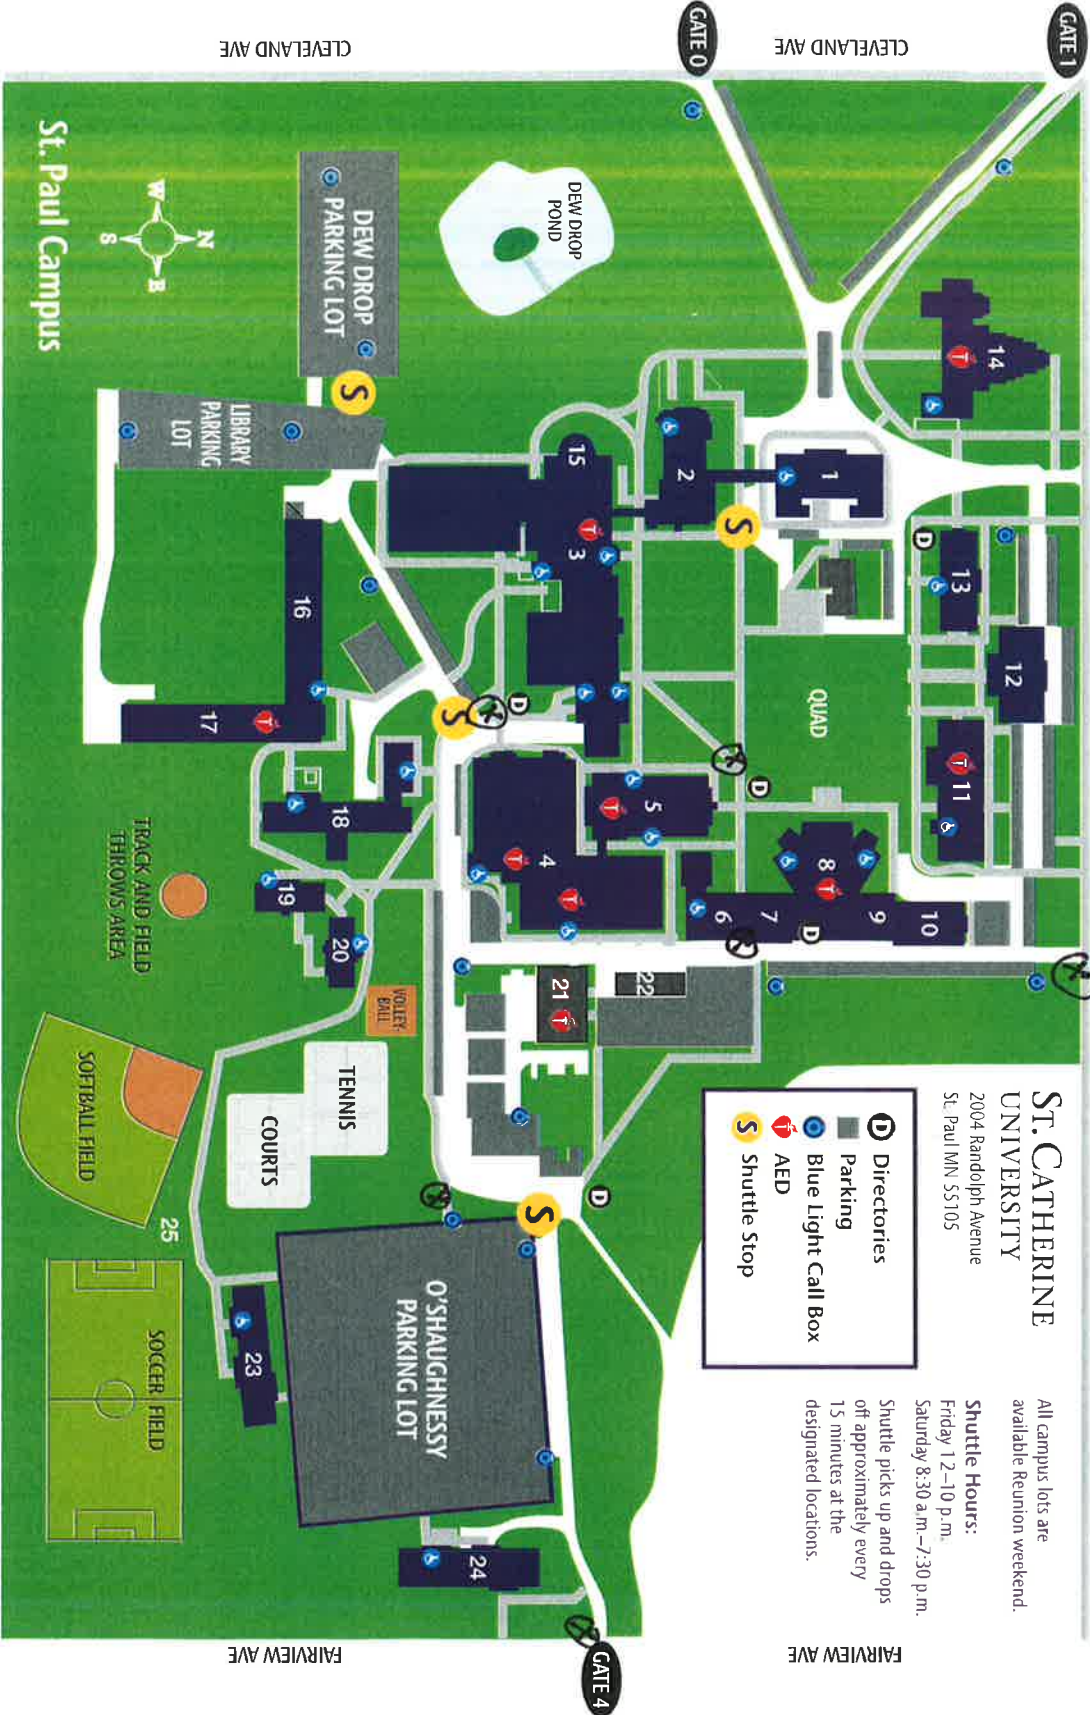

RANDOLPH AVE

GATE 2

GATE 3

RANDOLPH AVE

All campus lots are available Reunion weekend.

ST. CATHERINE UNIVERSITY

2004 Randolph Avenue
St. Paul MN 55105

Shuttle Hours:
Friday 12-10 p.m.
Saturday 8:30 a.m.-7:30 p.m.

Shuttle picks up and drops off approximately every 15 minutes at the designated locations.

- D** Directories
- P** Parking
- BL** Blue Light Call Box
- AED** AED
- S** Shuttle Stop

FAIRVIEW AVE

GATE 0

CLEVELAND AVE

GATE 1

St. Paul Campus

Administration.....	1	Catherine G. Murphy Gallery ...	12	Early Childhood Center ...	18	Mendel.....	11	Recital Hall.....	6
Admission.....	1	Center for Spirituality and Social Justice.....	2	Fontbonne.....	21	Montessori Programs (LL) ..	2	St. Mary Hall.....	18
Alumni Relations.....	1	Coeur de Catherine.....	3	Frey Theater.....	5	Morrison Hall.....	17	Speech Building.....	9
Alberta Hall.....	23	Coffee Shop.....	3	Georgia Hall.....	10	Music Building.....	7	Stanton Hall.....	20
Athletic Fields.....	25	Crandall Hall.....	3	Health and Wellness Clinic...	24	Our Lady of Victory Chapel...	2	Student Center.....	3
Bookstore.....	3	Derham.....	19	Human Resources.....	4	Public Safety.....	15	The O'Shaughnessy.....	8
Butler Center for Sports & Fitness.....	4	Development.....	1	Jeanne d'Arc Auditorium....	14	Rauenhorst Ballroom.....	3	Visual Arts Building.....	12
Caecilian Hall.....	13	Dining Room.....	3	Library.....	3	Rauenhorst Hall.....	16	WHIR Center.....	5
						Receiving.....	22	Whitby.....	14