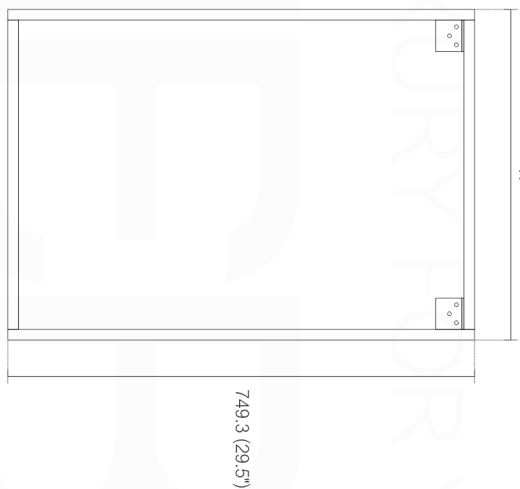

KUBE BATH

AFFORDABLE LUXURY FOR YOUR BATHROOM

BOSCO MIRROR W/ SHELVE

- Align and level mounting clips according to horizontally reinforced studs and desired Mirror height.
- Install mounting Clips to the wall.
- Carefully lift the Mirror and mount onto the mounting clips.

SKU	Dimensions:			Dimensions:		
	width	depth	height	width	depth	height
KB24-M	23.6"	5.62"	29.5"	600	142.88	749.3
KB30-M	28.7"	5.62"	29.5"	730	142.88	749.3
KB36-M	34.65"	5.62"	29.5"	880	142.88	749.3
KB40-M	39.5"	5.62"	29.5"	1003	142.88	749.3
KB48-M	47.48"	5.62"	29.5"	1206	142.88	749.3
KB60D-M	58.27"	5.62"	29.5"	1480	142.88	749.3
KB70-M	72.5"	5.62"	29.5"	1842	142.88	749.3
KB80-M	80.5"	5.62"	29.5"	2045	142.88	749.3

NOTE: DIMENSIONS AND TECHNICAL DETAILS ARE SUBJECT TO CHANGE WITHOUT NOTICE