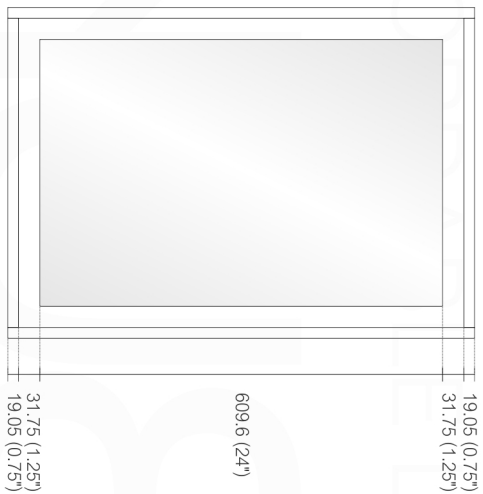

KUBE BATH

AFFORDABLE LUXURY FOR YOUR BATHROOM

BOSCO MIRROR W/ SHELVE

- Align and level mounting clips according to horizontally reinforced studs and desired Mirror height.
- Install mounting Clips to the wall.
- Carefully lift the Mirror and mount onto the mounting clips.

SKU	Dimensions:			Dimensions:		
	width	depth	height	width	depth	height
KB24-M	23.6"	5.62"	29.5"	600	142.88	749.3
KB30-M	28.7"	5.62"	29.5"	730	142.88	749.3
KB36-M	34.65"	5.62"	29.5"	880	142.88	749.3
KB40-M	39.5"	5.62"	29.5"	1003	142.88	749.3
KB48-M	47.48"	5.62"	29.5"	1206	142.88	749.3
KB60D-M	58.27"	5.62"	29.5"	1480	142.88	749.3
KB70-M	72.5"	5.62"	29.5"	1842	142.88	749.3
KB80-M	80.5"	5.62"	29.5"	2045	142.88	749.3