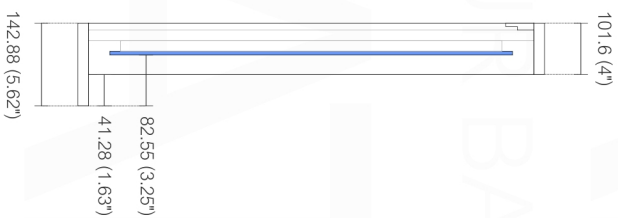

KUBE BATH

AFFORDABLE LUXURY FOR YOUR BATHROOM

BOSCO MIRROR W/ SHELVE

- Align and level mounting clips according to horizontally reinforced studs and desired Mirror height.
- Install mounting Clips to the wall.
- Carefully lift the Mirror and mount onto the mounting clips.

SKU	Dimensions:			Dimensions:		
	width	depth	height	width	depth	height
KB24-M	23.6"	5.62"	29.5"	600	142.88	749.3
KB30-M	28.7"	5.62"	29.5"	730	142.88	749.3
KB36-M	34.65"	5.62"	29.5"	880	142.88	749.3
KB40-M	39.5"	5.62"	29.5"	1003	142.88	749.3
KB48-M	47.48"	5.62"	29.5"	1206	142.88	749.3
KB60D-M	58.27"	5.62"	29.5"	1480	142.88	749.3
KB70-M	72.5"	5.62"	29.5"	1842	142.88	749.3
KB80-M	80.5"	5.62"	29.5"	2045	142.88	749.3