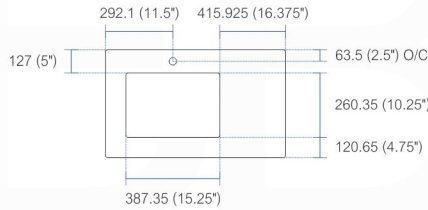

NOTE: DIMENSIONS AND TECHNICAL DETAILS ARE SUBJECT TO CHANGE WITHOUT NOTICE

product code  
QT24

Dimensions:	width	depht	height
inches	23.75"	19.75"	0.625"
mm	603.25	501.65	15.875

product code  
QT30

Dimensions:	width	depht	height
inches	29.125"	19.75"	0.625"
mm	739.775	501.65	15.875

product code  
QT36 | QT36L | QT36R

Dimensions:	width	depht	height
inches	35.5"	19.75"	0.625"
mm	901.7	501.65	15.875

product code  
QT40

Dimensions:	width	depht	height
inches	39.5"	19.75"	0.625"
mm	1003.3	501.65	15.875

product code  
QT48S

Dimensions:	width	depht	height
inches	47.25"	19.75"	0.625"
mm	1200.15	501.65	15.875

product code  
QT48D

Dimensions:	width	depht	height
inches	47.25"	19.75"	0.625"
mm	1200.25	501.65	15.875

product code  
QT60S

Dimensions:	width	depht	height
inches	59.125"	19.75"	0.625"
mm	1501.78	501.65	15.875

product code  
QT60D

Dimensions:	width	depht	height
inches	59.125"	19.75"	0.625"
mm	1501.78	501.65	15.875