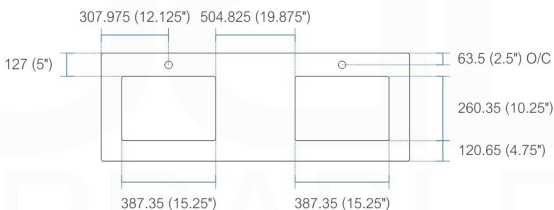

NOTE: DIMENSIONS AND TECHNICAL DETAILS ARE SUBJECT TO CHANGE WITHOUT NOTICE

product code  
QT24

Dimensions:	width	depht	height
inches	23.75"	19.75"	0.625"
mm	603.25	501.65	15.875

product code  
QT30

Dimensions:	width	depht	height
inches	29.125"	19.75"	0.625"
mm	739.775	501.65	15.875

product code  
QT36 | QT36L | QT36R

Dimensions:	width	depht	height
inches	35.5"	19.75"	0.625"
mm	901.7	501.65	15.875

product code  
QT40

Dimensions:	width	depht	height
inches	39.5"	19.75"	0.625"
mm	1003.3	501.65	15.875

product code  
QT48S

Dimensions:	width	depht	height
inches	47.25"	19.75"	0.625"
mm	1200.15	501.65	15.875

product code  
QT48D

Dimensions:	width	depht	height
inches	47.25"	19.75"	0.625"
mm	1200.25	501.65	15.875

product code  
QT60S

Dimensions:	width	depht	height
inches	59.125"	19.75"	0.625"
mm	1501.78	501.65	15.875

product code  
QT60D

Dimensions:	width	depht	height
inches	59.125"	19.75"	0.625"
mm	1501.78	501.65	15.875