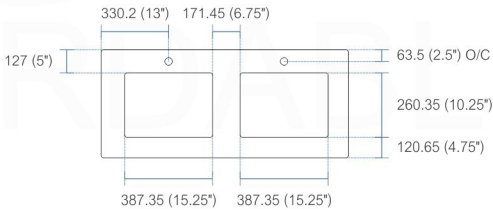

NOTE: DIMENSIONS AND TECHNICAL DETAILS ARE SUBJECT TO CHANGE WITHOUT NOTICE

product code  
QT24

Dimensions:	width	depht	height
inches	23.75"	19.75"	0.625"
mm	603.25	501.65	15.875

product code  
QT30

Dimensions:	width	depht	height
inches	29.125"	19.75"	0.625"
mm	739.775	501.65	15.875

product code  
QT36 | QT36L | QT36R

Dimensions:	width	depht	height
inches	35.5"	19.75"	0.625"
mm	901.7	501.65	15.875

product code  
QT40

Dimensions:	width	depht	height
inches	39.5"	19.75"	0.625"
mm	1003.3	501.65	15.875

product code  
QT48S

Dimensions:	width	depht	height
inches	47.25"	19.75"	0.625"
mm	1200.15	501.65	15.875

product code  
QT48D

Dimensions:	width	depht	height
inches	47.25"	19.75"	0.625"
mm	1200.25	501.65	15.875

product code  
QT60S

Dimensions:	width	depht	height
inches	59.125"	19.75"	0.625"
mm	1501.78	501.65	15.875

product code  
QT60D

Dimensions:	width	depht	height
inches	59.125"	19.75"	0.625"
mm	1501.78	501.65	15.875