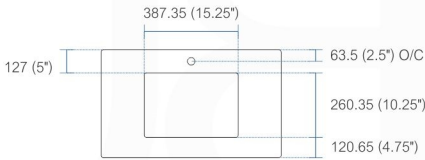

NOTE: DIMENSIONS AND TECHNICAL DETAILS ARE SUBJECT TO CHANGE WITHOUT NOTICE

product code  
QT24

Dimensions:	width	depht	height
inches	23.75"	19.75"	0.625"
mm	603.25	501.65	15.875

product code  
QT30

Dimensions:	width	depht	height
inches	29.125"	19.75"	0.625"
mm	739.775	501.65	15.875

product code  
QT36 | QT36L | QT36R

Dimensions:	width	depht	height
inches	35.5"	19.75"	0.625"
mm	901.7	501.65	15.875

product code  
QT40

Dimensions:	width	depht	height
inches	39.5"	19.75"	0.625"
mm	1003.3	501.65	15.875

product code  
QT48S

Dimensions:	width	depht	height
inches	47.25"	19.75"	0.625"
mm	1200.15	501.65	15.875

product code  
QT48D

Dimensions:	width	depht	height
inches	47.25"	19.75"	0.625"
mm	1200.25	501.65	15.875

product code  
QT60S

Dimensions:	width	depht	height
inches	59.125"	19.75"	0.625"
mm	1501.78	501.65	15.875

product code  
QT60D

Dimensions:	width	depht	height
inches	59.125"	19.75"	0.625"
mm	1501.78	501.65	15.875