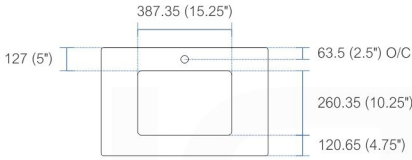

NOTE: DIMENSIONS AND TECHNICAL DETAILS ARE SUBJECT TO CHANGE WITHOUT NOTICE

product code  
QT24

Dimensions:	width	depht	height
inches	23.75"	19.75"	0.625"
mm	603.25	501.65	15.875

product code  
QT30

Dimensions:	width	depht	height
inches	29.125"	19.75"	0.625"
mm	739.775	501.65	15.875

product code  
QT36 | QT36L | QT36R

Dimensions:	width	depht	height
inches	35.5"	19.75"	0.625"
mm	901.7	501.65	15.875

product code  
QT40

Dimensions:	width	depht	height
inches	39.5"	19.75"	0.625"
mm	1003.3	501.65	15.875

product code  
QT48S

Dimensions:	width	depht	height
inches	47.25"	19.75"	0.625"
mm	1200.15	501.65	15.875

product code  
QT48D

Dimensions:	width	depht	height
inches	47.25"	19.75"	0.625"
mm	1200.25	501.65	15.875

product code  
QT60S

Dimensions:	width	depht	height
inches	59.125"	19.75"	0.625"
mm	1501.78	501.65	15.875

product code  
QT60D

Dimensions:	width	depht	height
inches	59.125"	19.75"	0.625"
mm	1501.78	501.65	15.875