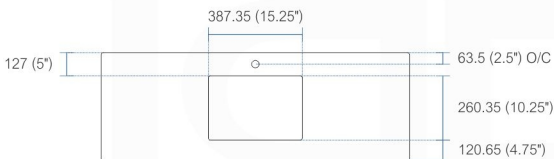

NOTE: DIMENSIONS AND TECHNICAL DETAILS ARE SUBJECT TO CHANGE WITHOUT NOTICE

product code  
QT24

Dimensions:	width	depht	height
inches	23.75"	19.75"	0.625"
mm	603.25	501.65	15.875

product code  
QT30

Dimensions:	width	depht	height
inches	29.125"	19.75"	0.625"
mm	739.775	501.65	15.875

product code  
QT36 | QT36L | QT36R

Dimensions:	width	depht	height
inches	35.5"	19.75"	0.625"
mm	901.7	501.65	15.875

product code  
QT40

Dimensions:	width	depht	height
inches	39.5"	19.75"	0.625"
mm	1003.3	501.65	15.875

product code  
QT48S

Dimensions:	width	depht	height
inches	47.25"	19.75"	0.625"
mm	1200.15	501.65	15.875

product code  
QT48D

Dimensions:	width	depht	height
inches	47.25"	19.75"	0.625"
mm	1200.25	501.65	15.875

product code  
QT60S

Dimensions:	width	depht	height
inches	59.125"	19.75"	0.625"
mm	1501.78	501.65	15.875

product code  
QT60D

Dimensions:	width	depht	height
inches	59.125"	19.75"	0.625"
mm	1501.78	501.65	15.875