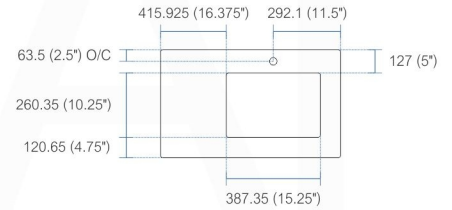

NOTE: DIMENSIONS AND TECHNICAL DETAILS ARE SUBJECT TO CHANGE WITHOUT NOTICE

product code  
QT24

Dimensions:	width	depht	height
inches	23.75"	19.75"	0.625"
mm	603.25	501.65	15.875

product code  
QT30

Dimensions:	width	depht	height
inches	29.125"	19.75"	0.625"
mm	739.775	501.65	15.875

product code  
QT36 | QT36L | QT36R

Dimensions:	width	depht	height
inches	35.5"	19.75"	0.625"
mm	901.7	501.65	15.875

product code  
QT40

Dimensions:	width	depht	height
inches	39.5"	19.75"	0.625"
mm	1003.3	501.65	15.875

product code  
QT48S

Dimensions:	width	depht	height
inches	47.25"	19.75"	0.625"
mm	1200.15	501.65	15.875

product code  
QT48D

Dimensions:	width	depht	height
inches	47.25"	19.75"	0.625"
mm	1200.25	501.65	15.875

product code  
QT60S

Dimensions:	width	depht	height
inches	59.125"	19.75"	0.625"
mm	1501.78	501.65	15.875

product code  
QT60D

Dimensions:	width	depht	height
inches	59.125"	19.75"	0.625"
mm	1501.78	501.65	15.875