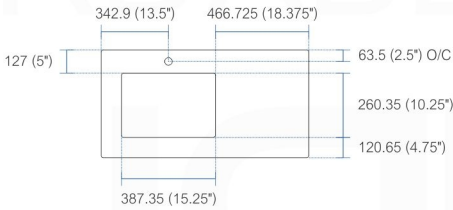

NOTE: DIMENSIONS AND TECHNICAL DETAILS ARE SUBJECT TO CHANGE WITHOUT NOTICE

product code  
QT24

Dimensions:	width	depht	height
inches	23.75"	19.75"	0.625"
mm	603.25	501.65	15.875

product code  
QT30

Dimensions:	width	depht	height
inches	29.125"	19.75"	0.625"
mm	739.775	501.65	15.875

product code  
QT36 | QT36L | QT36R

Dimensions:	width	depht	height
inches	35.5"	19.75"	0.625"
mm	901.7	501.65	15.875

product code  
QT40

Dimensions:	width	depht	height
inches	39.5"	19.75"	0.625"
mm	1003.3	501.65	15.875

product code  
QT48S

Dimensions:	width	depht	height
inches	47.25"	19.75"	0.625"
mm	1200.15	501.65	15.875

product code  
QT48D

Dimensions:	width	depht	height
inches	47.25"	19.75"	0.625"
mm	1200.25	501.65	15.875

product code  
QT60S

Dimensions:	width	depht	height
inches	59.125"	19.75"	0.625"
mm	1501.78	501.65	15.875

product code  
QT60D

Dimensions:	width	depht	height
inches	59.125"	19.75"	0.625"
mm	1501.78	501.65	15.875