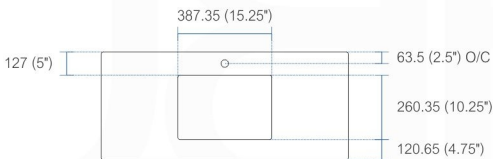

NOTE: DIMENSIONS AND TECHNICAL DETAILS ARE SUBJECT TO CHANGE WITHOUT NOTICE

product code  
QT24

Dimensions:	width	depht	height
inches	23.75"	19.75"	0.625"
mm	603.25	501.65	15.875

product code  
QT30

Dimensions:	width	depht	height
inches	29.125"	19.75"	0.625"
mm	739.775	501.65	15.875

product code  
QT36 | QT36L | QT36R

Dimensions:	width	depht	height
inches	35.5"	19.75"	0.625"
mm	901.7	501.65	15.875

product code  
QT40

Dimensions:	width	depht	height
inches	39.5"	19.75"	0.625"
mm	1003.3	501.65	15.875

product code  
QT48S

Dimensions:	width	depht	height
inches	47.25"	19.75"	0.625"
mm	1200.15	501.65	15.875

product code  
QT48D

Dimensions:	width	depht	height
inches	47.25"	19.75"	0.625"
mm	1200.25	501.65	15.875

product code  
QT60S

Dimensions:	width	depht	height
inches	59.125"	19.75"	0.625"
mm	1501.78	501.65	15.875

product code  
QT60D

Dimensions:	width	depht	height
inches	59.125"	19.75"	0.625"
mm	1501.78	501.65	15.875