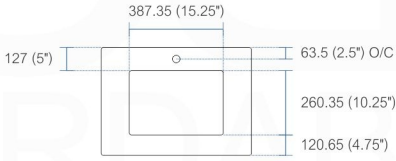

NOTE: DIMENSIONS AND TECHNICAL DETAILS ARE SUBJECT TO CHANGE WITHOUT NOTICE

product code  
QT24

Dimensions:	width	depht	height
inches	23.75"	19.75"	0.625"
mm	603.25	501.65	15.875

product code  
QT30

Dimensions:	width	depht	height
inches	29.125"	19.75"	0.625"
mm	739.775	501.65	15.875

product code  
QT36 | QT36L | QT36R

Dimensions:	width	depht	height
inches	35.5"	19.75"	0.625"
mm	901.7	501.65	15.875

product code  
QT40

Dimensions:	width	depht	height
inches	39.5"	19.75"	0.625"
mm	1003.3	501.65	15.875

product code  
QT48S

Dimensions:	width	depht	height
inches	47.25"	19.75"	0.625"
mm	1200.15	501.65	15.875

product code  
QT48D

Dimensions:	width	depht	height
inches	47.25"	19.75"	0.625"
mm	1200.25	501.65	15.875

product code  
QT60S

Dimensions:	width	depht	height
inches	59.125"	19.75"	0.625"
mm	1501.78	501.65	15.875

product code  
QT60D

Dimensions:	width	depht	height
inches	59.125"	19.75"	0.625"
mm	1501.78	501.65	15.875