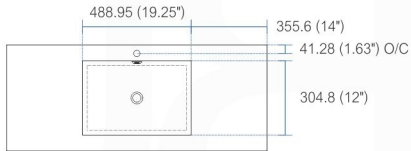

product code
BSL18SINK

Thickness: 9.53 (0.38")

Dimensions:	width	length	height	depth
inches	18.0"	10.25"	4.0"	3.38"
mm	457.2	257.18	101.6	85.73

product code
BSL24SINK

Thickness: 9.53 (0.38")

Dimensions:	width	length	height	depth
inches	23.63"	18.5"	4.0"	4.0"
mm	600.08	469.9	101.6	101.6

product code
BSL30SINK

Thickness: 9.53 (0.38")

Dimensions:	width	length	height	depth
inches	29.5"	18.5"	4.0"	4.0"
mm	749.3	469.9	101.6	101.6

product code
BSL36SINK

Thickness: 9.53 (0.38")

Dimensions:	width	length	height	depth
inches	35.75"	18.5"	4.0"	4.0"
mm	908.05	469.9	101.6	101.6

product code
BSL40SINK

Thickness: 9.53 (0.38")

Dimensions:	width	length	height	depth
inches	39.5"	18.5"	4.0"	4.0"
mm	1003.3	469.9	101.6	101.6

product code
BSL48SINK

Thickness: 9.53 (0.38")

Dimensions:	width	length	height	depth
inches	47.25"	18.5"	4.0"	4.0"
mm	1200.15	469.9	101.6	101.6

product code
BSL60SSINK

Thickness: 9.53 (0.38")

Dimensions:	width	length	height	depth
inches	59"	18.5"	4.0"	4.0"
mm	1498.6	469.9	101.6	101.6

product code
BSL60DSINK

Thickness: 9.53 (0.38")

Dimensions:	width	length	height	depth
inches	59"	18.5"	4.0"	3.75"
mm	1498.6	469.9	101.6	95.25