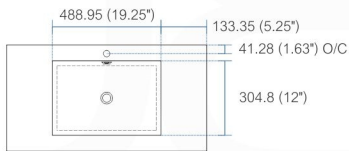

NOTE: DIMENSIONS AND TECHNICAL DETAILS ARE SUBJECT TO CHANGE WITHOUT NOTICE

product code
BSL16SINK

Thickness: 9.53 (0.38")

Dimensions:	width	length	height	depth
inches	16.0"	16.0"	4.0"	3.38"
mm	406.4	406.4	101.6	85.73

product code
BSL18SINK

Thickness: 9.53 (0.38")

Dimensions:	width	length	height	depth
inches	18.0"	10.25"	4.0"	3.38"
mm	457.2	257.18	101.6	85.73

product code
BSL24SINK

Thickness: 9.53 (0.38")

Dimensions:	width	length	height	depth
inches	23.63"	18.5"	4.0"	4.0"
mm	600.08	469.9	101.6	101.6

product code
BSL30SINK

Thickness: 9.53 (0.38")

Dimensions:	width	length	height	depth
inches	29.5"	18.5"	4.0"	4.0"
mm	749.3	469.9	101.6	101.6

product code
BSL36SINK

Thickness: 9.53 (0.38")

Dimensions:	width	length	height	depth
inches	35.75"	18.5"	4.0"	4.0"
mm	908.05	469.9	101.6	101.6

product code
BSL40SINK

Thickness: 9.53 (0.38")

Dimensions:	width	length	height	depth
inches	39.5"	18.5"	4.0"	4.0"
mm	1003.3	469.9	101.6	101.6

product code
BSL48SINK

Thickness: 9.53 (0.38")

Dimensions:	width	length	height	depth
inches	47.25"	18.5"	4.0"	4.0"
mm	1200.15	469.9	101.6	101.6