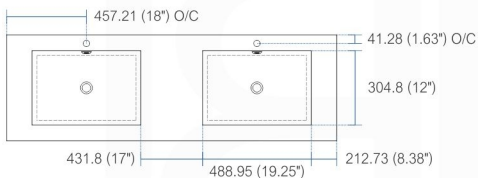

product code
BSL30SINK

Thickness: 9.53 (0.38")

Dimensions:	width	length	height	depth
inches	29.5"	18.5"	4.0"	4.0"
mm	749.3	469.9	101.6	101.6

product code
BSL36SINK

Thickness: 9.53 (0.38")

Dimensions:	width	length	height	depth
inches	35.75"	18.5"	4.0"	4.0"
mm	908.05	469.9	101.6	101.6

product code
BSL40SINK

Thickness: 9.53 (0.38")

Dimensions:	width	length	height	depth
inches	39.5"	18.5"	4.0"	4.0"
mm	1003.3	469.9	101.6	101.6

product code
BSL48SINK

Thickness: 9.53 (0.38")

Dimensions:	width	length	height	depth
inches	47.25"	18.5"	4.0"	4.0"
mm	1200.15	469.9	101.6	101.6

product code
BSL60SSINK

Thickness: 9.53 (0.38")

Dimensions:	width	length	height	depth
inches	59"	18.5"	4.0"	4.0"
mm	1498.6	469.9	101.6	101.6

product code
BSL60DSINK

Thickness: 9.53 (0.38")

Dimensions:	width	length	height	depth
inches	59"	18.5"	4.0"	3.75"
mm	1498.6	469.9	101.6	95.25

product code
BSL72SINK

Thickness: 9.53 (0.38")

Dimensions:	width	length	height	depth
inches	71.63"	18.5"	4.0"	4.0"
mm	1819.28	469.9	101.6	101.6

product code
BSL80SINK

Thickness: 9.53 (0.38")

Dimensions:	width	length	height	depth
inches	79"	18.5"	4.0"	4.0"
mm	2006.6	469.9	101.6	101.6