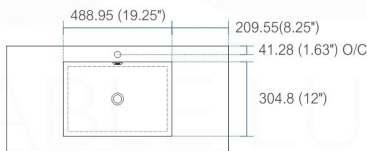

NOTE: DIMENSIONS AND TECHNICAL DETAILS ARE SUBJECT TO CHANGE WITHOUT NOTICE

product code
BSL16SINK

Thickness: 9.53 (0.38")

Dimensions:	width	length	height	depth
inches	16.0"	16.0"	4.0"	3.38"
mm	406.4	406.4	101.6	85.73

product code
BSL18SINK

Thickness: 9.53 (0.38")

Dimensions:	width	length	height	depth
inches	18.0"	10.25"	4.0"	3.38"
mm	457.2	257.18	101.6	85.73

product code
BSL24SINK

Thickness: 9.53 (0.38")

Dimensions:	width	length	height	depth
inches	23.63"	18.5"	4.0"	4.0"
mm	600.08	469.9	101.6	101.6

product code
BSL30SINK

Thickness: 9.53 (0.38")

Dimensions:	width	length	height	depth
inches	29.5"	18.5"	4.0"	4.0"
mm	749.3	469.9	101.6	101.6

product code
BSL36SINK

Thickness: 9.53 (0.38")

Dimensions:	width	length	height	depth
inches	35.75"	18.5"	4.0"	4.0"
mm	908.05	469.9	101.6	101.6

product code
BSL40SINK

Thickness: 9.53 (0.38")

Dimensions:	width	length	height	depth
inches	39.5"	18.5"	4.0"	4.0"
mm	1003.3	469.9	101.6	101.6

product code
BSL48SINK

Thickness: 9.53 (0.38")

Dimensions:	width	length	height	depth
inches	47.25"	18.5"	4.0"	4.0"
mm	1200.15	469.9	101.6	101.6