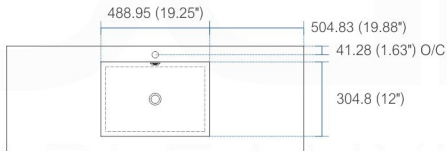

product code
BSL30SINK

Thickness: 9.53 (0.38")

Dimensions:	width	length	height	depth
inches	29.5"	18.5"	4.0"	4.0"
mm	749.3	469.9	101.6	101.6

product code
BSL36SINK

Thickness: 9.53 (0.38")

Dimensions:	width	length	height	depth
inches	35.75"	18.5"	4.0"	4.0"
mm	908.05	469.9	101.6	101.6

product code
BSL40SINK

Thickness: 9.53 (0.38")

Dimensions:	width	length	height	depth
inches	39.5"	18.5"	4.0"	4.0"
mm	1003.3	469.9	101.6	101.6

product code
BSL48SINK

Thickness: 9.53 (0.38")

Dimensions:	width	length	height	depth
inches	47.25"	18.5"	4.0"	4.0"
mm	1200.15	469.9	101.6	101.6

product code
BSL60SSINK

Thickness: 9.53 (0.38")

Dimensions:	width	length	height	depth
inches	59"	18.5"	4.0"	4.0"
mm	1498.6	469.9	101.6	101.6

product code
BSL60DSINK

Thickness: 9.53 (0.38")

Dimensions:	width	length	height	depth
inches	59"	18.5"	4.0"	3.75"
mm	1498.6	469.9	101.6	95.25

product code
BSL72SINK

Thickness: 9.53 (0.38")

Dimensions:	width	length	height	depth
inches	71.63"	18.5"	4.0"	4.0"
mm	1819.28	469.9	101.6	101.6

product code
BSL80SINK

Thickness: 9.53 (0.38")

Dimensions:	width	length	height	depth
inches	79"	18.5"	4.0"	4.0"
mm	2006.6	469.9	101.6	101.6