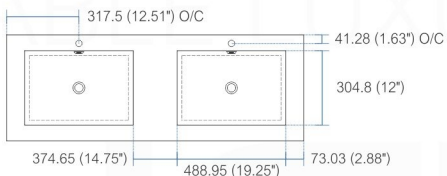

product code
BSL30SINK

Thickness: 9.53 (0.38")

Dimensions:	width	length	height	depth
inches	29.5"	18.5"	4.0"	4.0"
mm	749.3	469.9	101.6	101.6

product code
BSL36SINK

Thickness: 9.53 (0.38")

Dimensions:	width	length	height	depth
inches	35.75"	18.5"	4.0"	4.0"
mm	908.05	469.9	101.6	101.6

product code
BSL40SINK

Thickness: 9.53 (0.38")

Dimensions:	width	length	height	depth
inches	39.5"	18.5"	4.0"	4.0"
mm	1003.3	469.9	101.6	101.6

product code
BSL48SINK

Thickness: 9.53 (0.38")

Dimensions:	width	length	height	depth
inches	47.25"	18.5"	4.0"	4.0"
mm	1200.15	469.9	101.6	101.6

product code
BSL60SSINK

Thickness: 9.53 (0.38")

Dimensions:	width	length	height	depth
inches	59"	18.5"	4.0"	4.0"
mm	1498.6	469.9	101.6	101.6

product code
BSL60DSINK

Thickness: 9.53 (0.38")

Dimensions:	width	length	height	depth
inches	59"	18.5"	4.0"	3.75"
mm	1498.6	469.9	101.6	95.25

product code
BSL72SINK

Thickness: 9.53 (0.38")

Dimensions:	width	length	height	depth
inches	71.63"	18.5"	4.0"	4.0"
mm	1819.28	469.9	101.6	101.6

product code
BSL80SINK

Thickness: 9.53 (0.38")

Dimensions:	width	length	height	depth
inches	79"	18.5"	4.0"	4.0"
mm	2006.6	469.9	101.6	101.6