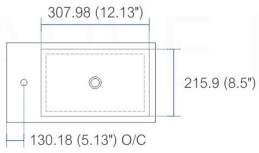

NOTE: DIMENSIONS AND TECHNICAL DETAILS ARE SUBJECT TO CHANGE WITHOUT NOTICE

product code
BSL16SINK

Thickness: 9.53 (0.38")

Dimensions:	width	length	height	depth
inches	16.0"	16.0"	4.0"	3.38"
mm	406.4	406.4	101.6	85.73

product code
BSL18SINK

Thickness: 9.53 (0.38")

Dimensions:	width	length	height	depth
inches	18.0"	10.25"	4.0"	3.38"
mm	457.2	257.18	101.6	85.73

product code
BSL24SINK

Thickness: 9.53 (0.38")

Dimensions:	width	length	height	depth
inches	23.63"	18.5"	4.0"	4.0"
mm	600.08	469.9	101.6	101.6

product code
BSL30SINK

Thickness: 9.53 (0.38")

Dimensions:	width	length	height	depth
inches	29.5"	18.5"	4.0"	4.0"
mm	749.3	469.9	101.6	101.6

product code
BSL36SINK

Thickness: 9.53 (0.38")

Dimensions:	width	length	height	depth
inches	35.75"	18.5"	4.0"	4.0"
mm	908.05	469.9	101.6	101.6

product code
BSL40SINK

Thickness: 9.53 (0.38")

Dimensions:	width	length	height	depth
inches	39.5"	18.5"	4.0"	4.0"
mm	1003.3	469.9	101.6	101.6

product code
BSL48SINK

Thickness: 9.53 (0.38")

Dimensions:	width	length	height	depth
inches	47.25"	18.5"	4.0"	4.0"
mm	1200.15	469.9	101.6	101.6