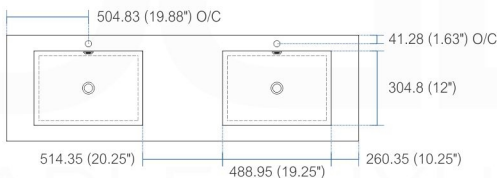

product code
BSL30SINK

Thickness: 9.53 (0.38")

Dimensions:	width	length	height	depth
inches	29.5"	18.5"	4.0"	4.0"
mm	749.3	469.9	101.6	101.6

product code
BSL36SINK

Thickness: 9.53 (0.38")

Dimensions:	width	length	height	depth
inches	35.75"	18.5"	4.0"	4.0"
mm	908.05	469.9	101.6	101.6

product code
BSL40SINK

Thickness: 9.53 (0.38")

Dimensions:	width	length	height	depth
inches	39.5"	18.5"	4.0"	4.0"
mm	1003.3	469.9	101.6	101.6

product code
BSL48SINK

Thickness: 9.53 (0.38")

Dimensions:	width	length	height	depth
inches	47.25"	18.5"	4.0"	4.0"
mm	1200.15	469.9	101.6	101.6

product code
BSL60SSINK

Thickness: 9.53 (0.38")

Dimensions:	width	length	height	depth
inches	59"	18.5"	4.0"	4.0"
mm	1498.6	469.9	101.6	101.6

product code
BSL60DSINK

Thickness: 9.53 (0.38")

Dimensions:	width	length	height	depth
inches	59"	18.5"	4.0"	3.75"
mm	1498.6	469.9	101.6	95.25

product code
BSL72SINK

Thickness: 9.53 (0.38")

Dimensions:	width	length	height	depth
inches	71.63"	18.5"	4.0"	4.0"
mm	1819.28	469.9	101.6	101.6

product code
BSL80SINK

Thickness: 9.53 (0.38")

Dimensions:	width	length	height	depth
inches	79"	18.5"	4.0"	4.0"
mm	2006.6	469.9	101.6	101.6