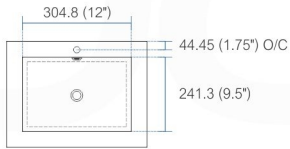

NOTE: DIMENSIONS AND TECHNICAL DETAILS ARE SUBJECT TO CHANGE WITHOUT NOTICE

product code
BSL16SINK

Thickness: 9.53 (0.38")

Dimensions:	width	length	height	depth
inches	16.0"	16.0"	4.0"	3.38"
mm	406.4	406.4	101.6	85.73

product code
BSL18SINK

Thickness: 9.53 (0.38")

Dimensions:	width	length	height	depth
inches	18.0"	10.25"	4.0"	3.38"
mm	457.2	257.18	101.6	85.73

product code
BSL24SINK

Thickness: 9.53 (0.38")

Dimensions:	width	length	height	depth
inches	23.63"	18.5"	4.0"	4.0"
mm	600.08	469.9	101.6	101.6

product code
BSL30SINK

Thickness: 9.53 (0.38")

Dimensions:	width	length	height	depth
inches	29.5"	18.5"	4.0"	4.0"
mm	749.3	469.9	101.6	101.6

product code
BSL36SINK

Thickness: 9.53 (0.38")

Dimensions:	width	length	height	depth
inches	35.75"	18.5"	4.0"	4.0"
mm	908.05	469.9	101.6	101.6

product code
BSL40SINK

Thickness: 9.53 (0.38")

Dimensions:	width	length	height	depth
inches	39.5"	18.5"	4.0"	4.0"
mm	1003.3	469.9	101.6	101.6

product code
BSL48SINK

Thickness: 9.53 (0.38")

Dimensions:	width	length	height	depth
inches	47.25"	18.5"	4.0"	4.0"
mm	1200.15	469.9	101.6	101.6