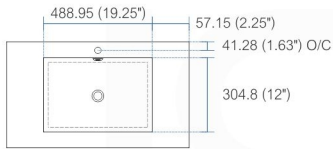

NOTE: DIMENSIONS AND TECHNICAL DETAILS ARE SUBJECT TO CHANGE WITHOUT NOTICE

product code
BSL16SINK

Thickness: 9.53 (0.38")

Dimensions:	width	length	height	depth
inches	16.0"	16.0"	4.0"	3.38"
mm	406.4	406.4	101.6	85.73

product code
BSL18SINK

Thickness: 9.53 (0.38")

Dimensions:	width	length	height	depth
inches	18.0"	10.25"	4.0"	3.38"
mm	457.2	257.18	101.6	85.73

product code
BSL24SINK

Thickness: 9.53 (0.38")

Dimensions:	width	length	height	depth
inches	23.63"	18.5"	4.0"	4.0"
mm	600.08	469.9	101.6	101.6

product code
BSL30SINK

Thickness: 9.53 (0.38")

Dimensions:	width	length	height	depth
inches	29.5"	18.5"	4.0"	4.0"
mm	749.3	469.9	101.6	101.6

product code
BSL36SINK

Thickness: 9.53 (0.38")

Dimensions:	width	length	height	depth
inches	35.75"	18.5"	4.0"	4.0"
mm	908.05	469.9	101.6	101.6

product code
BSL40SINK

Thickness: 9.53 (0.38")

Dimensions:	width	length	height	depth
inches	39.5"	18.5"	4.0"	4.0"
mm	1003.3	469.9	101.6	101.6

product code
BSL48SINK

Thickness: 9.53 (0.38")

Dimensions:	width	length	height	depth
inches	47.25"	18.5"	4.0"	4.0"
mm	1200.15	469.9	101.6	101.6