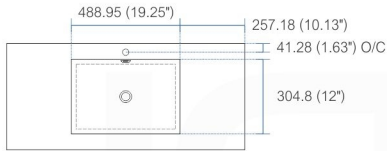

product code
BSL18SINK

Thickness: 9.53 (0.38")

Dimensions:	width	length	height	depth
inches	18.0"	10.25"	4.0"	3.38"
mm	457.2	257.18	101.6	85.73

product code
BSL24SINK

Thickness: 9.53 (0.38")

Dimensions:	width	length	height	depth
inches	23.63"	18.5"	4.0"	4.0"
mm	600.08	469.9	101.6	101.6

product code
BSL30SINK

Thickness: 9.53 (0.38")

Dimensions:	width	length	height	depth
inches	29.5"	18.5"	4.0"	4.0"
mm	749.3	469.9	101.6	101.6

product code
BSL36SINK

Thickness: 9.53 (0.38")

Dimensions:	width	length	height	depth
inches	35.75"	18.5"	4.0"	4.0"
mm	908.05	469.9	101.6	101.6

product code
BSL40SINK

Thickness: 9.53 (0.38")

Dimensions:	width	length	height	depth
inches	39.5"	18.5"	4.0"	4.0"
mm	1003.3	469.9	101.6	101.6

product code
BSL48SINK

Thickness: 9.53 (0.38")

Dimensions:	width	length	height	depth
inches	47.25"	18.5"	4.0"	4.0"
mm	1200.15	469.9	101.6	101.6

product code
BSL60SSINK

Thickness: 9.53 (0.38")

Dimensions:	width	length	height	depth
inches	59"	18.5"	4.0"	4.0"
mm	1498.6	469.9	101.6	101.6

product code
BSL60DSINK

Thickness: 9.53 (0.38")

Dimensions:	width	length	height	depth
inches	59"	18.5"	4.0"	3.75"
mm	1498.6	469.9	101.6	95.25