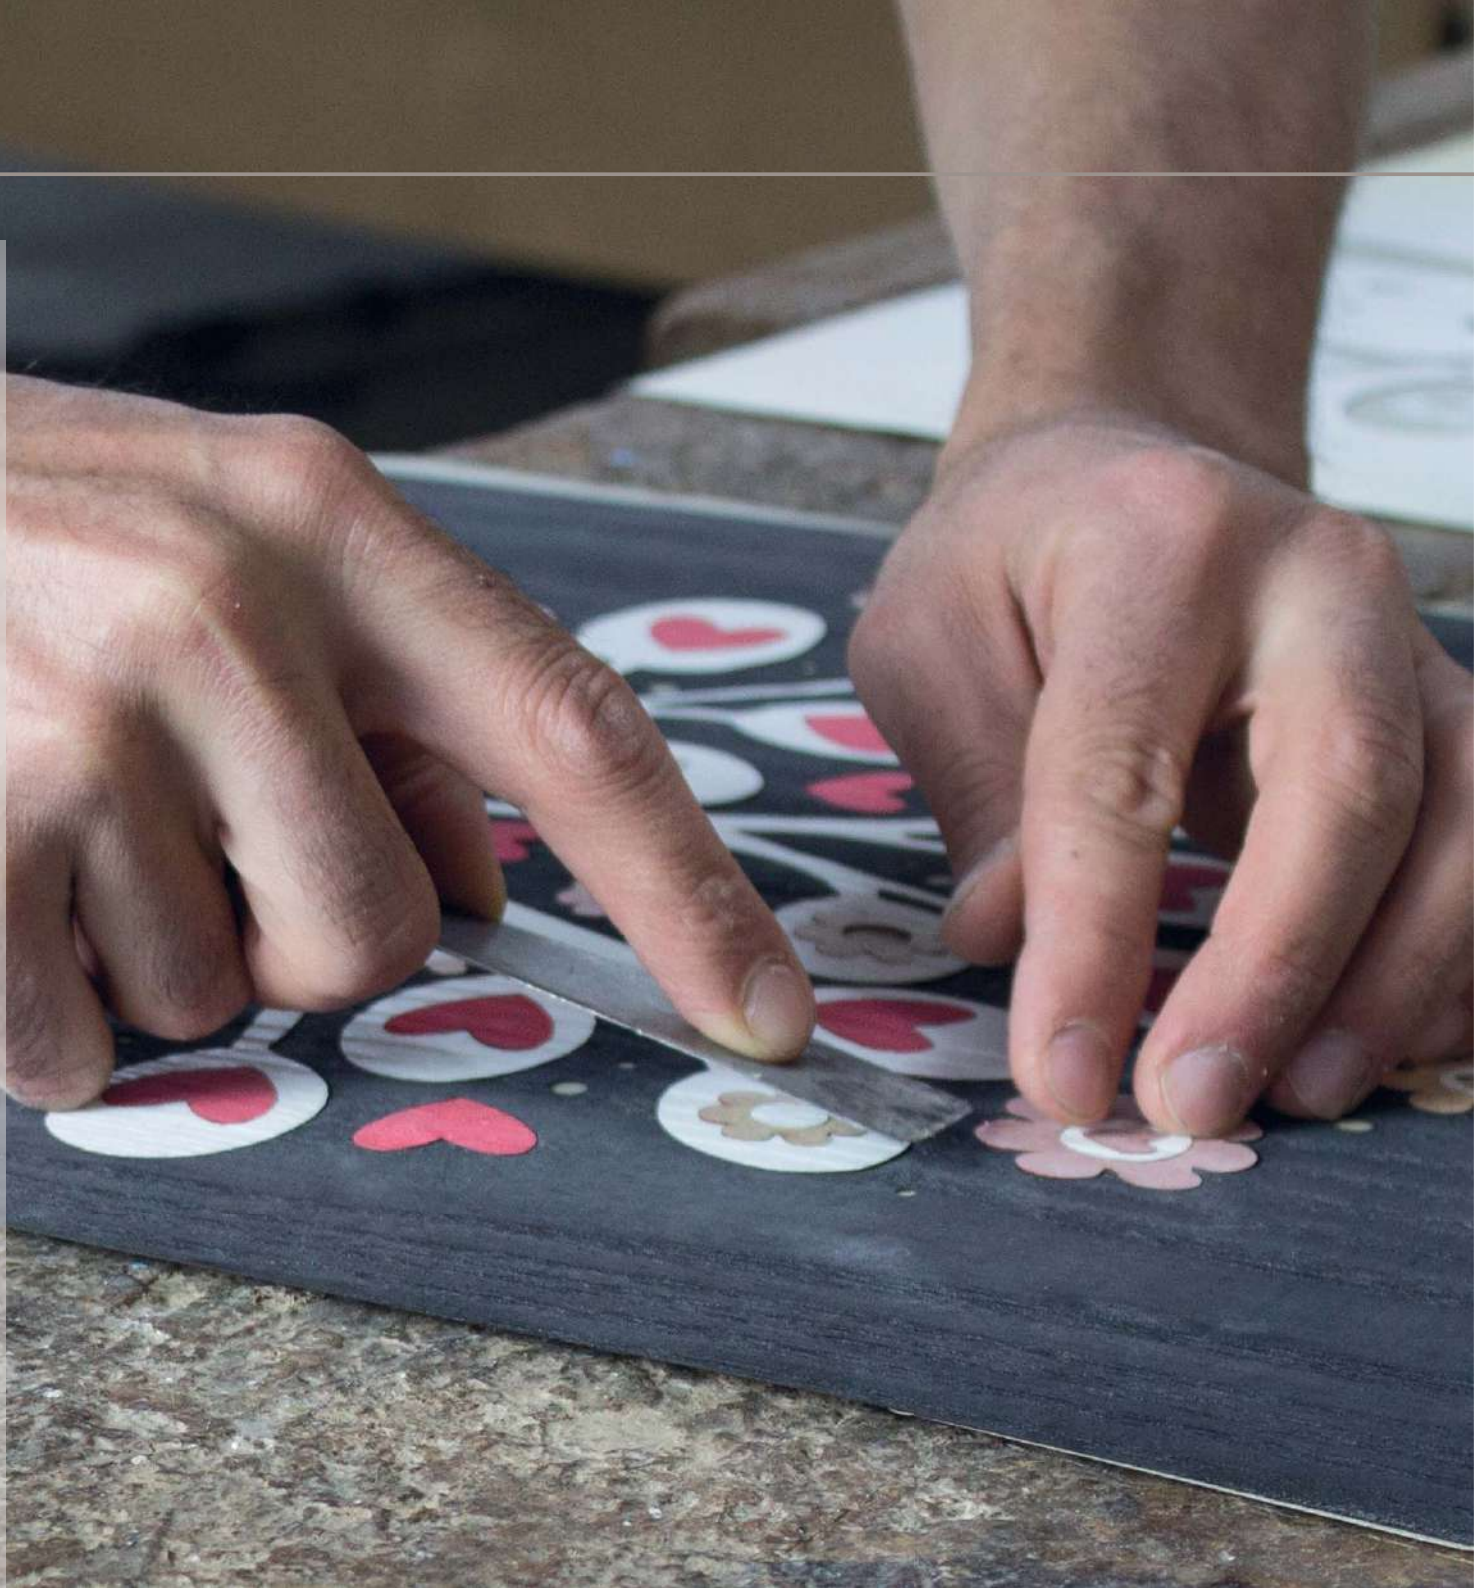

THE MAN'S WORK

Each LIGNIS® product is the result of the work of expert hands who dedicate time and passion to choose, cut and assembly natural materials by hand.

LIGNIS® bases its activity on this important value. The artisan that performs a LIGNIS® product transfers to the object a part of himself, giving a sense of creativity and humanity to his own work.

For this reason, choosing LIGNIS® means to donate to our indoor environments a unique product, never equal to any other one, made by authentic people for authentic people.