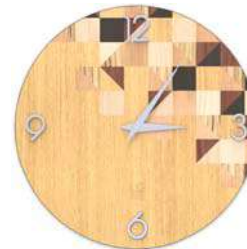

DOLCEVITA

The joy of life in all its shapes and colors

Wall clocks, decorative panels and mirrors with wood inlays in 300 different textures, materials and styles.

Decorative panels
750 x 750 mm

Mirrors
750 x 750 mm

Clocks
Ø500 mm / Ø400 mm