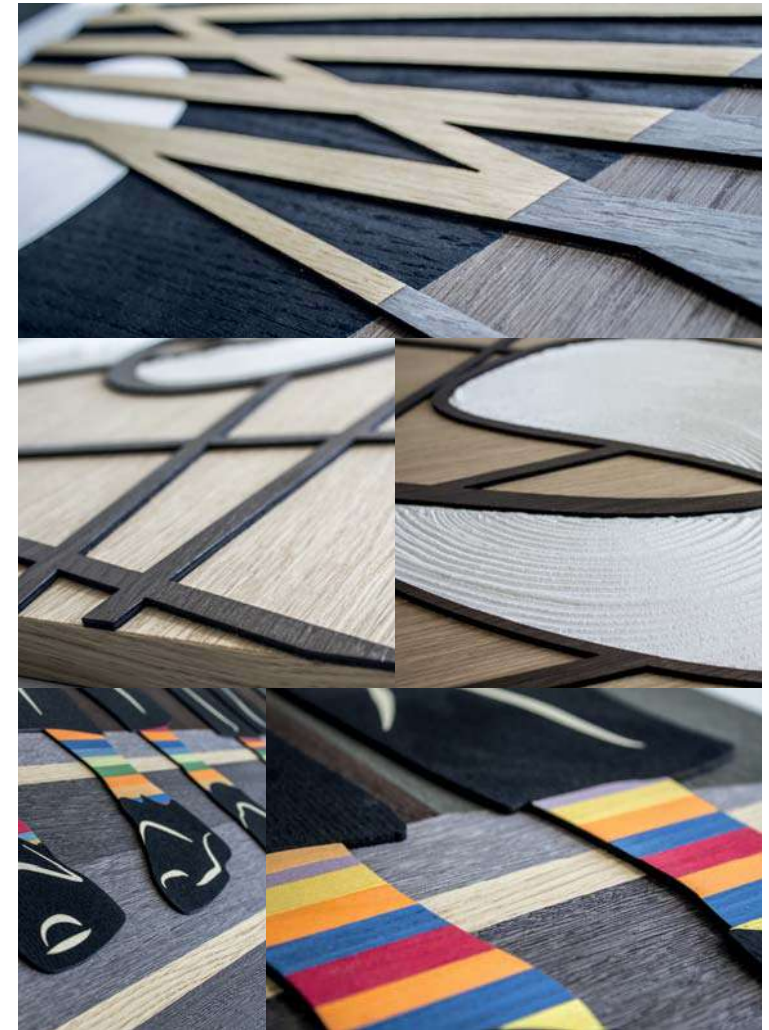

Dimensions
Ø100 x 80 mm

CAPRICCIO

Free rein to creativity

Rectangular decorative panels with inlays in wood and bas-relief details.

Dimensions
1200 x 1200 mm

THE WOOD

Wood is an extraordinary material that exists naturally in many different varieties.