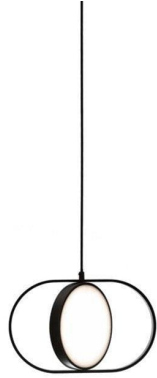

ELEANOR Pendant Light

ELEANOR Pendant Light is a reversible home decor and furnishings in praise of practicality, a lamp inspired by the reflections on the water, and redefined everyday spaces with light manipulations.

ELEANOR Pendant Light can rotate throughout the day as the light changes with passing the time, and it can go from direct to indirect depending on your needs. Not only does the light change, but the fixture's appearance does, too, with the round and crescent shapes evolving, much like the moon does.

The light can be adjusted to fit the desired mood

The rotation angle is unlimited due to a cordless electricity link between the parts.

Variants & Dimensions:

W31cm/12.2in*H19cm/7.5in

W43cm/16.9in*H27cm/10.6in

Dia 31cm x H 19cm / Ø 12.2" x H 7.5"

Dia 43cm x H 27cm / Ø 16.9" x H 10.6"

W27cm/10.6in*H43cm/16.9in

W19cm/7.5in*H31cm/12.2in

Dia 27cm x H 43cm / Ø 10.6" x H 16.9"

Dia 19cm x H 31cm / Ø 7.5" x H 12.2"

A minimal and elegant series of reversible pendant lights are designed to provide direct and indirect light by simply rotating the pendant's inner circle and was inspired by the moon.