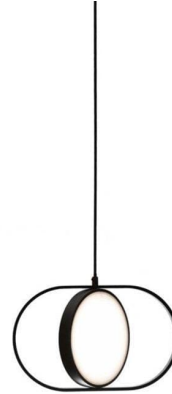

ELEANOR Pendant Light

ELEANOR Pendant Light is a reversible home decor and furnishings in praise of practicality, a lamp inspired by the reflections on the water, and redefined everyday spaces with light manipulations.

ELEANOR Pendant Light can rotate throughout the day as the light changes with passing the time, and it can go from direct to indirect depending on your needs. Not only does the light change, but the fixture's appearance does, too, with the round and crescent shapes evolving, much like the moon does.

The light can be adjusted to fit the desired mood

The rotation angle is unlimited due to a cordless electricity link between the parts.

Variants & Dimensions:

W31cm/12.2in*H19cm/7.5in

W43cm/16.9in*H27cm/10.6in

Dia 31cm x H 19cm / Ø 12.2" x H 7.5"

Dia 43cm x H 27cm / Ø 16.9" x H 10.6"

W27cm/10.6in*H43cm/16.9in

W19cm/7.5in*H31cm/12.2in

Dia 27cm x H 43cm / Ø 10.6" x H 16.9"

Dia 19cm x H 31cm / Ø 7.5" x H 12.2"

A minimal and elegant series of reversible pendant lights are designed to provide direct and indirect light by simply rotating the pendant's inner circle and was inspired by the moon.