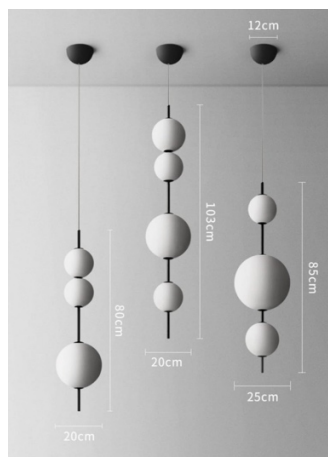

The self-sufficient decoration in the form of beads for each model can easily complement other lamps, making the overall style of the composition the most prominent.

Variants & Dimensions:

Enlighten your interior with a new variety of Pendant Lights, different combined Globe glass lampshades dimensions, and overall sizes.

Available in 3 pendant variants:

- Style A: Diameter 20 cm x Height 80 cm / Ø 7.8" x H 31.4"
- Style B: Diameter 25 cm x Height 85 cm / Ø 9.8" x H 33.4"
- Style C: Diameter 20 cm x Height 103 cm / Ø 7.8" x H 40.5"

The drop height:

The wire length is 150cm / 59" and is extendable to suit your requirements. We can supply the wire length you request to suit your needs FREE of cost.

- Certification: UL, CE, RoHS, CCC

Light source: Integrated LED

Power: 5W

Kelvin range: Warm White (2700K to 3300K), Cool White (3300K to 5300K)

Voltage: AC 110~240V