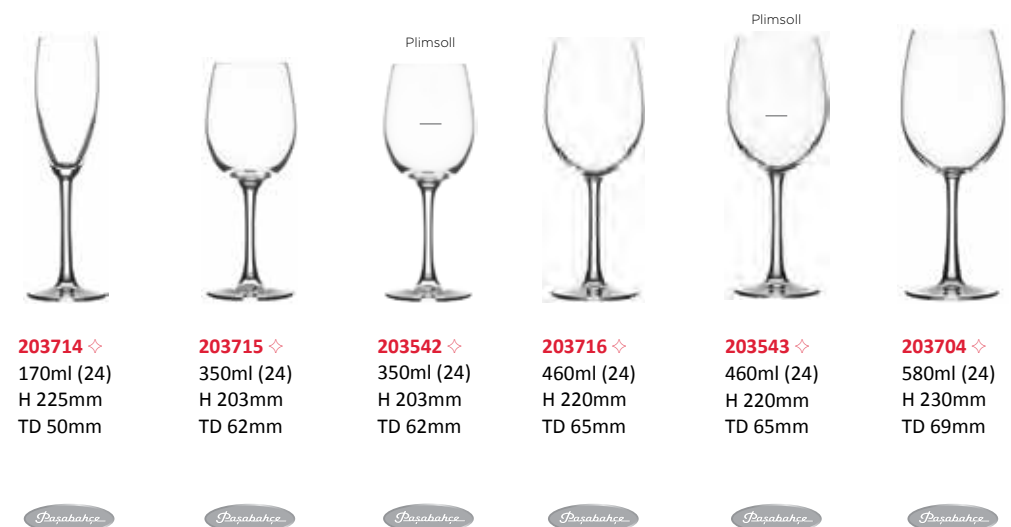

RESERVA

203714 ◇
170ml (24)
H 225mm
TD 50mm

203715 ◇
350ml (24)
H 203mm
TD 62mm

203542 ◇
350ml (24)
H 203mm
TD 62mm

203716 ◇
460ml (24)
H 220mm
TD 65mm

203543 ◇
460ml (24)
H 220mm
TD 65mm

203704 ◇
580ml (24)
H 230mm
TD 69mm

+ Made to strict capacity specifications

■ Fully toughened

□ Rim toughened

◇ Crystal glass (Lead-free)

* Nucleated