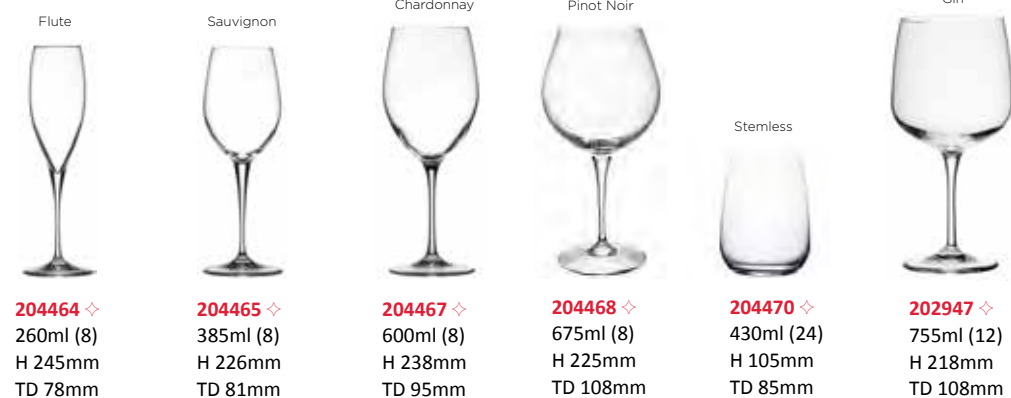

202141 ◇
445ml (24)
H 125mm
TD 61mm

202152 ◇
365ml (24)
H 194mm
TD 63mm

202135 ◇
480 ml (24)
H 212mm
TD 67mm

202138 ◇
570ml (24)
H 222mm
TD 70mm

202148 ◇
235ml (24)
H 238mm
TD 45mm

202149 ◇
320ml (24)
H 183mm
TD 59mm

203143 ■
360ml (12)
H 198mm
TD 62mm

203144 ■
360ml (12)
H 198mm
TD 62mm

PRIMEUR

LIMITED LIMITED

203912 ◇
210ml (24)
H 210mm
TD 47mm

203910 ◇
340ml (24)
H 197mm
TD 64mm

203911 ◇
425ml (24)
H 205mm
TD 71mm

203913 ◇
380ml (24)
H 170mm
TD 66mm

PREMIUM

204464 ◇
260ml (8)
H 245mm
TD 78mm

204465 ◇
385ml (8)
H 226mm
TD 81mm

204467 ◇
600ml (8)
H 238mm
TD 95mm

204468 ◇
675ml (8)
H 225mm
TD 108mm

204470 ◇
430ml (24)
H 105mm
TD 85mm

202947 ◇
755ml (12)
H 218mm
TD 108mm