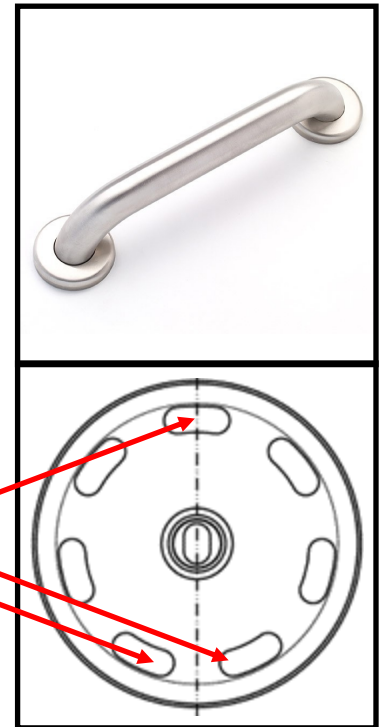

## Straight Grab Bar - (Smooth Grip) 1.50" Stainless Steel, Satin Finish

### Model #'s

- LW-12x150-SA - 12 inches long
- LW-16x150-SA - 16 inches long
- LW-18x150-SA - 18 inches long
- LW-24x150-SA - 24 inches long
- LW-32x150-SA - 32 inches long
- LW-36x150-SA - 36 inches long
- LW-42x150-SA - 42 inches long
- LW-48x150-SA - 48 inches long

Hole pattern  
allows for 3  
screws securely  
into the stud

Meets ADA requirements. Stainless steel quality provides outstanding sanitary and damage-resistant properties often used in public institutional, and residential applications.

- ADA Compliant 
- 18 Gauge
- 304 stainless steel - no rust
- Finish: Satin
- Dimensions
  - Tube outside diameter 1.50"
  - Length: Available in sizes from 12" - 48"
- Includes (2) LiveSafe Stud Mount Flanges designed to securely mount 3 screws per stud