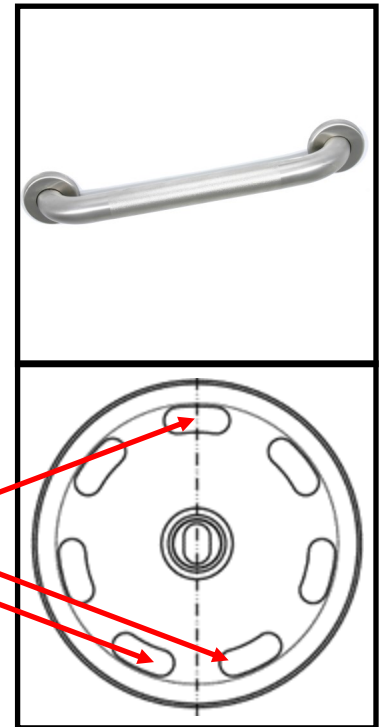

Straight Grab Bar - (Peened Grip) 1.50" Stainless Steel, Satin Finish

Model #'s

- LW-12x150-PN - 12 inches long
- LW-16x150-PN - 16 inches long
- LW-18x150-PN - 18 inches long
- LW-24x150-PN - 24 inches long
- LW-32x150-PN - 32 inches long
- LW-36x150-PN - 36 inches long
- LW-42x150-PN - 42 inches long
- LW-48x150-PN - 48 inches long

Hole pattern
allows for 3
screws securely
into the stud

Meets ADA requirements. Stainless steel quality provides outstanding sanitary and damage-resistant properties often used in public institutional, and residential applications.

- ADA Compliant 
- 18 Gauge
- 304 stainless steel - no rust
- Finish: Satin
- Dimensions
 - Tube outside diameter 1.50"
 - Length: Available in sizes from 12" - 48"
- Includes (2) LiveSafe Stud Mount Flanges designed to securely mount 3 screws per stud