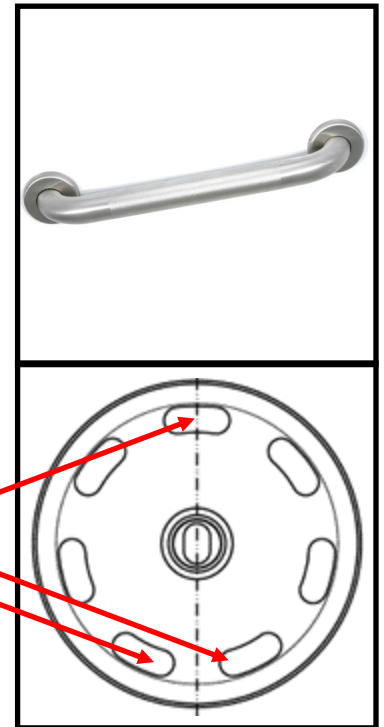

Straight Grab Bar - (Peened Grip) 1.25" Stainless Steel, Satin Finish

Model #'s

- LW-12x125-PN - 12 inches long
- LW-16x125-PN - 16 inches long
- LW-18x125-PN - 18 inches long
- LW-24x125-PN - 24 inches long
- LW-32x125-PN - 32 inches long
- LW-36x125-PN - 36 inches long
- LW-42x125-PN - 42 inches long
- LW-48x125-PN - 48 inches long

Hole pattern
allows for 3
screws securely
into the stud

Meets ADA requirements. Stainless steel quality provides outstanding sanitary and damage-resistant properties often used in public institutional, and residential applications.

- ADA Compliant 
- 18 Gauge
- 304 stainless steel - no rust
- Finish: Satin
- Dimensions
 - Tube outside diameter 1.25"
 - Length: Available in sizes from 12" - 48"
- Includes (2) LiveSafe Stud Mount Flanges designed to securely mount 3 screws per stud