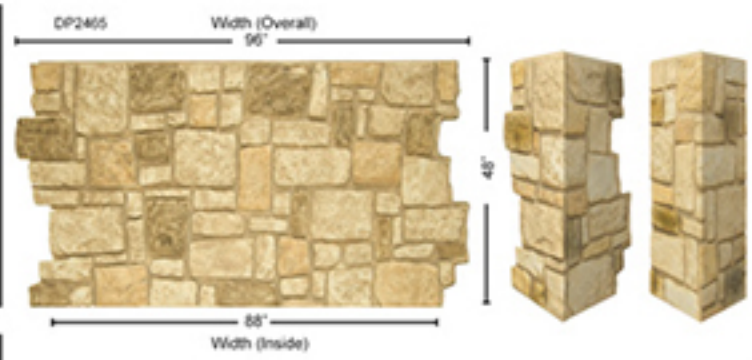

4'x8' SERIES

PRODUCT		
DP2435 TUSCANY	DP2436 KEYED CORNER	DP2437 KEYLESS CORNER
Thickness: 1 1/4"	Thickness: 1 3/4"	Thickness: 1 1/4"
Height: 48"	Height: 48"	Height: 48"
Inside Width: 88"	Inside Width: 9 1/4"	Inside Width: 10"
Outside Width: 96"	Outside Width: 16 1/2"	Outside Width: 12"
Weight: 32 lbs	Weight: 11 lbs	Weight: 8 lbs
Area: 32 sq ft	Area: 11 sq ft	Area: 8 sq ft

WAINSCOT SERIES

PRODUCT	
DP2750 TUSCANY WAINSCOT	DP2751 TUSCANY WAINSCOT CORNER
Thickness: 1 1/2"	Thickness: 1 1/2"
Height: 43"	Height: 43"
Inside Width: 89"	Inside Width: 10"
Outside Width: 96"	Outside Width: 12"
Weight: 26 lbs	Weight: 7 lbs
Area: 29 sq ft	Area: 7 sq ft