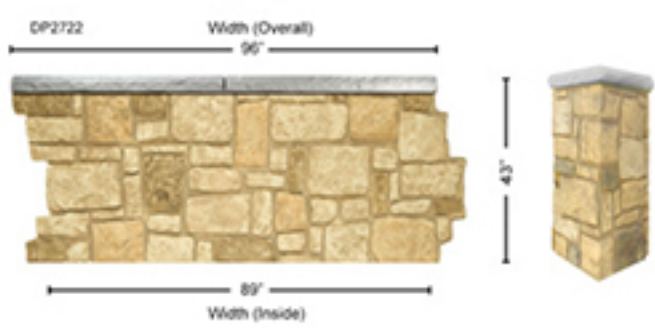

4'x8' SERIES

PRODUCT		
DP2435 TUSCANY	DP2436 KEYED CORNER	DP2437 KEYLESS CORNER
Thickness: 1 1/4"	Thickness: 1 3/4"	Thickness: 1 1/4"
Height: 48"	Height: 48"	Height: 48"
Inside Width: 88"	Inside Width: 9 1/4"	Inside Width: 10"
Outside Width: 96"	Outside Width: 16 1/2"	Outside Width: 12"
Weight: 32 lbs	Weight: 11 lbs	Weight: 8 lbs
Area: 32 sq ft	Area: 11 sq ft	Area: 8 sq ft

WAINSCOT SERIES

PRODUCT	
DP2750 TUSCANY WAINSCOT	DP2751 TUSCANY WAINSCOT CORNER
Thickness: 1 1/2"	Thickness: 1 1/2"
Height: 43"	Height: 43"
Inside Width: 89"	Inside Width: 10"
Outside Width: 96"	Outside Width: 12"
Weight: 26 lbs	Weight: 7 lbs
Area: 29 sq ft	Area: 7 sq ft