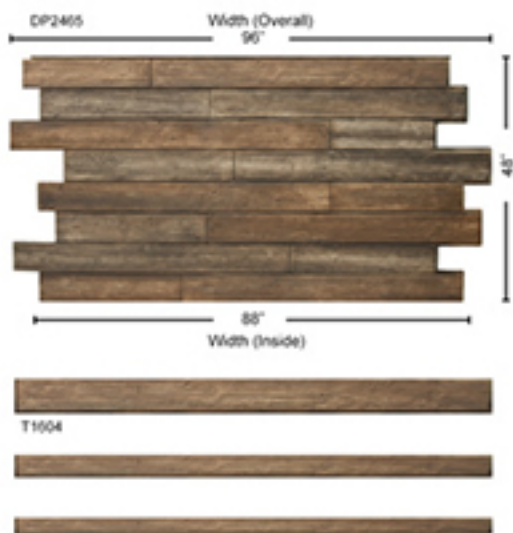

TONGUE & GROOVE WOOD FAUX WOOD PANELS

4' x 8' SERIES

PRODUCT

DP2426
TONGUE & GROOVE WOOD
 Thickness: 1 1/4"
 Height: 48"
 Inside Width: 83 1/2"
 Outside Width: 96"
 Weight: 32 lbs
 Area: 32 sq ft

PRODUCT

T1604
WEATHERWOOD TRIM
 Thickness: 1 3/4"
 Height: 6" (Available in Custom Heights)
 Width: 96"
 Weight: 4 lbs
 Area: 4 sq ft

COLORS

LIGHT BROWN

AGED DRIFTWOOD

NEW BROWN

MULTIWOOD

MULTI-TONE

LIGHT GREY

MULTI BROWN

NEW COLOR